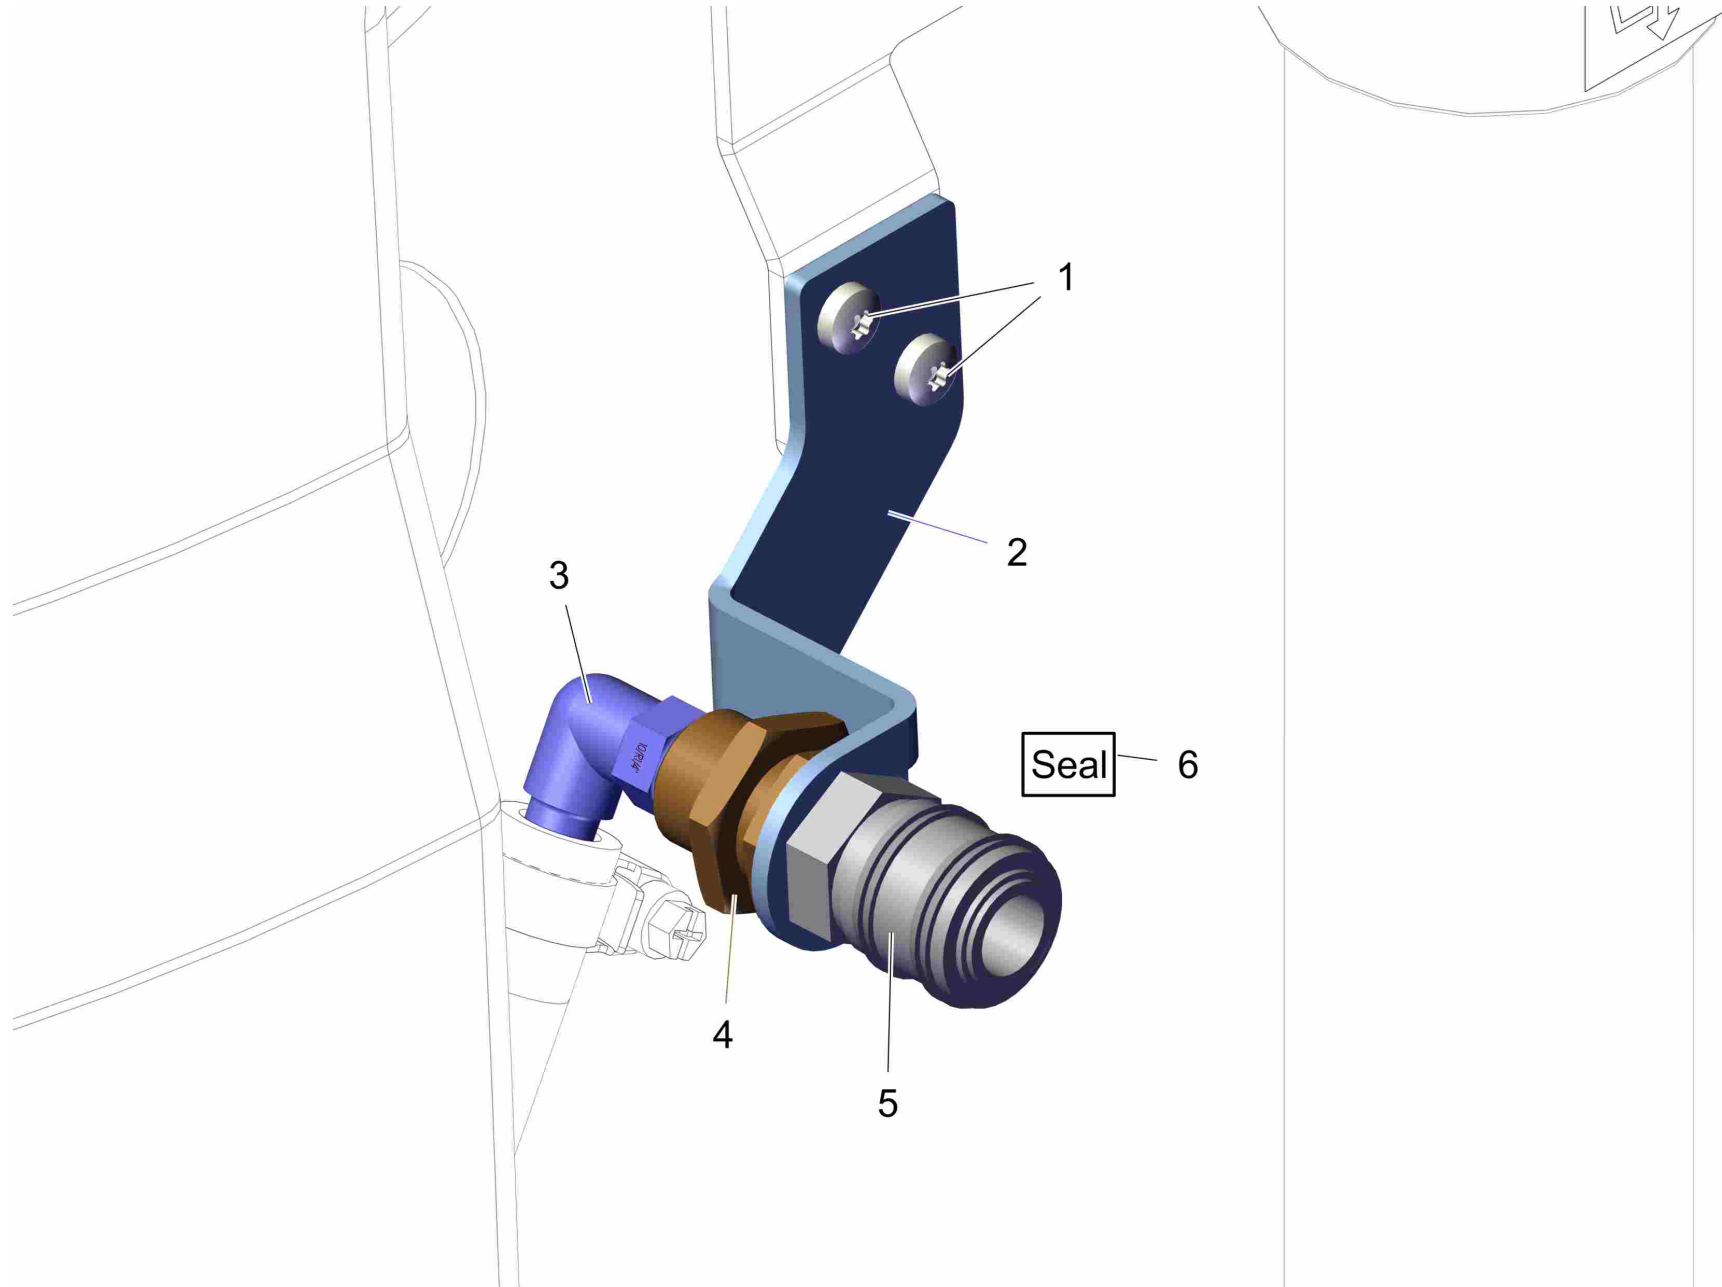

Preliminary parts for spraying tools at tank (97150296) ->

81-60-1993 akt-Stand-Test

Pos.	Part-No.	Material-No.	Description	Measurement	DIN/ISO	Serial No. begin	Serial No. end	valid from	valid until	Remarks	Qty.	Unit
1	00959220	11702016	Screw	C M5x12-St A2G TORX	DIN 7500						2	PC
2	01373100	92002492	connecting angle								1	PC
3	01090430	90356734	Screwed angle fitting								1	PC
4	01016090	18400028	Bulkhead union	G1/4 LW6							1	PC
5	00552590	90314220	Quick hitch	"G1/4""							1	PC
6	03007630	25743014	Sealing band (spool with 12m)	12x0,1 Teflon							0,070	M