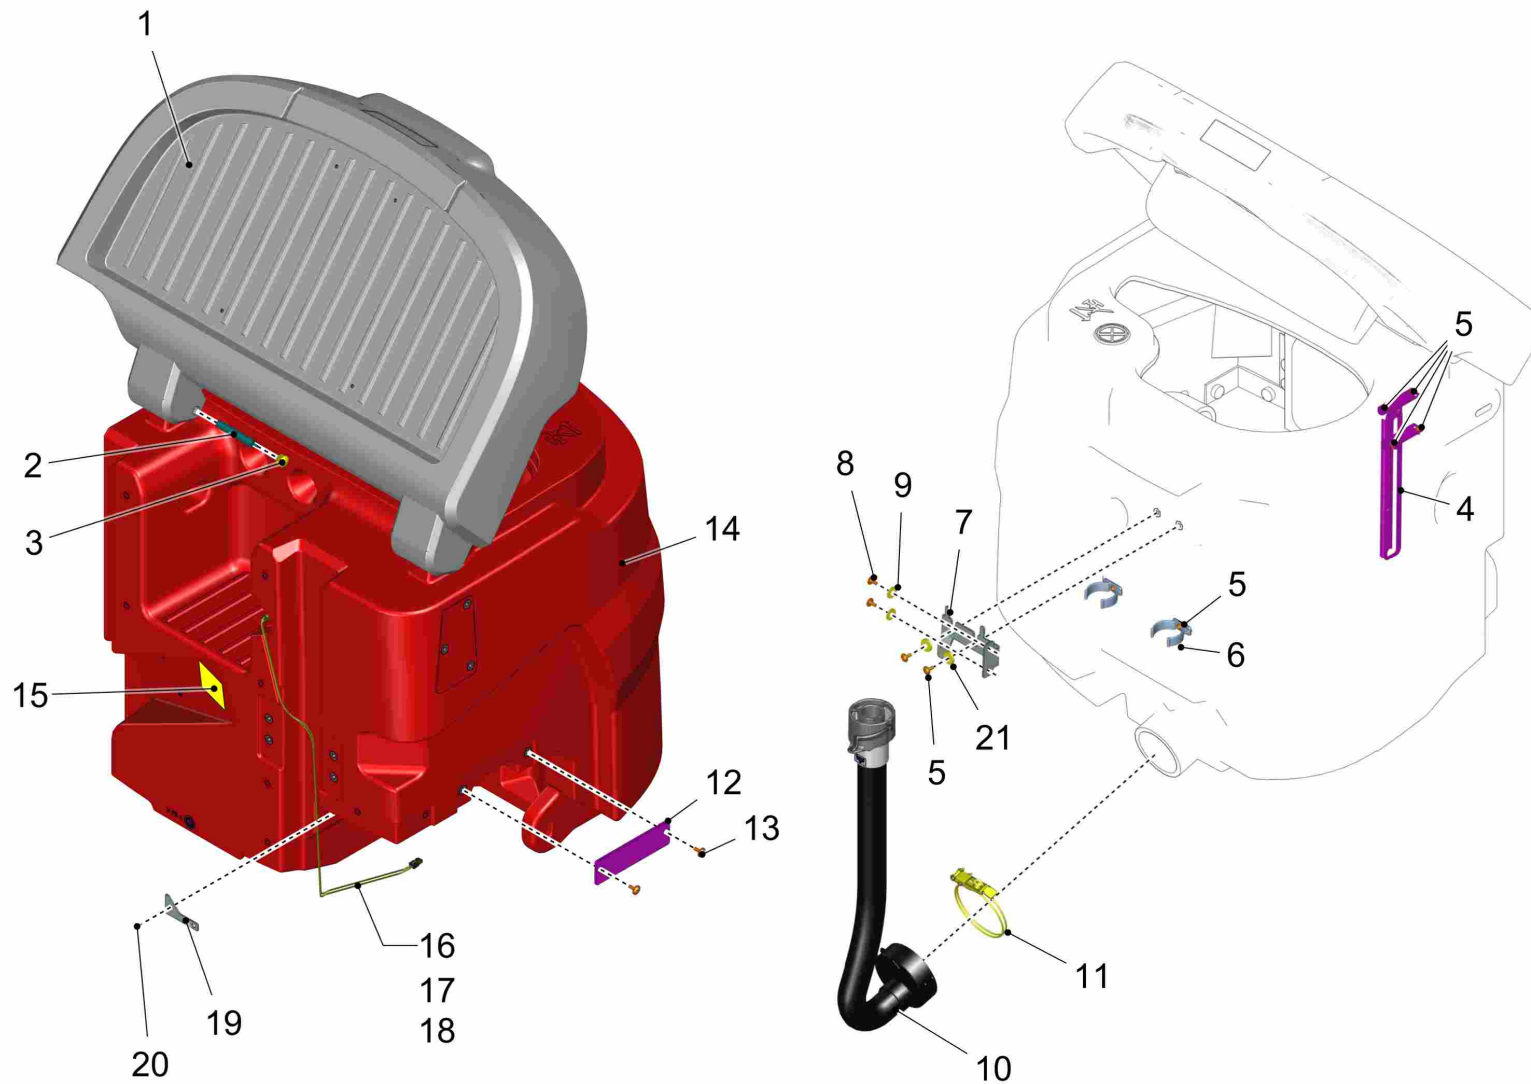

Pos.	Part-No.	Material-No.	Description	Measurement	DIN/ISO	Serial No. begin	Serial No. end	valid from	valid until	Remarks	Qty.	Unit
1	97151740 7182-70		Lid							Not available! Pos. has sub-assemblies! Please take double click on pos.no.!		
2	01372940	92000116	cover axle								2	PC
3	01136440	15590664	Sealing plug	SL 22x1,0-2,5 schwarz							2	PC
4	97159743		Cover's put-up hinge							Not available! Pos. has sub-assemblies! Please take double click on pos.no.!		
5	01000850	11177094	Lens flange screw	M6x12-10.9-N11	ISO7380-2						6	PC
6	01375310	92002286	clip								2	PC
7	01376960	92039429	connecting angle								1	PC
8	01006820	11177128	Lens flange screw	M8x16-10.9-N3	ISO7380-2						4	PC
9	00042900	12332029	Washer		ISO 7093-8-2 00HV-N2						2	PC
10	01372410	97170591	hose short							Available! Pos. has sub-assemblies! Please take double click on pos.no.!	1	PC
11	01374000	97146237	clamping piece								1	PC
12	01376900	92037118	lock								1	PC
13	01074320	11177187	Lens flange screw	M8x16-A2-70	ISO7380-2						2	PC
14	-		Not supplied alone!							If needed order the complete tanks 03021570, please!	1	
15	---		Spare part on request							17268541 decal	1	
16	00959650	90311705	Float switch								1	PC
17	01372420	19730217	pin housing (2 pin)								1	PC
18	01372370	19725480	tab-cont. Mini-Fit Jr. (0,25-1,00)								2	PC
19	01376970	92039445	carrier								1	PC
20	00905520	11709060	Round head screw	5x14							4	PC
21	00047990	12515086	Disk wheel	9,2 A3G							2	PC