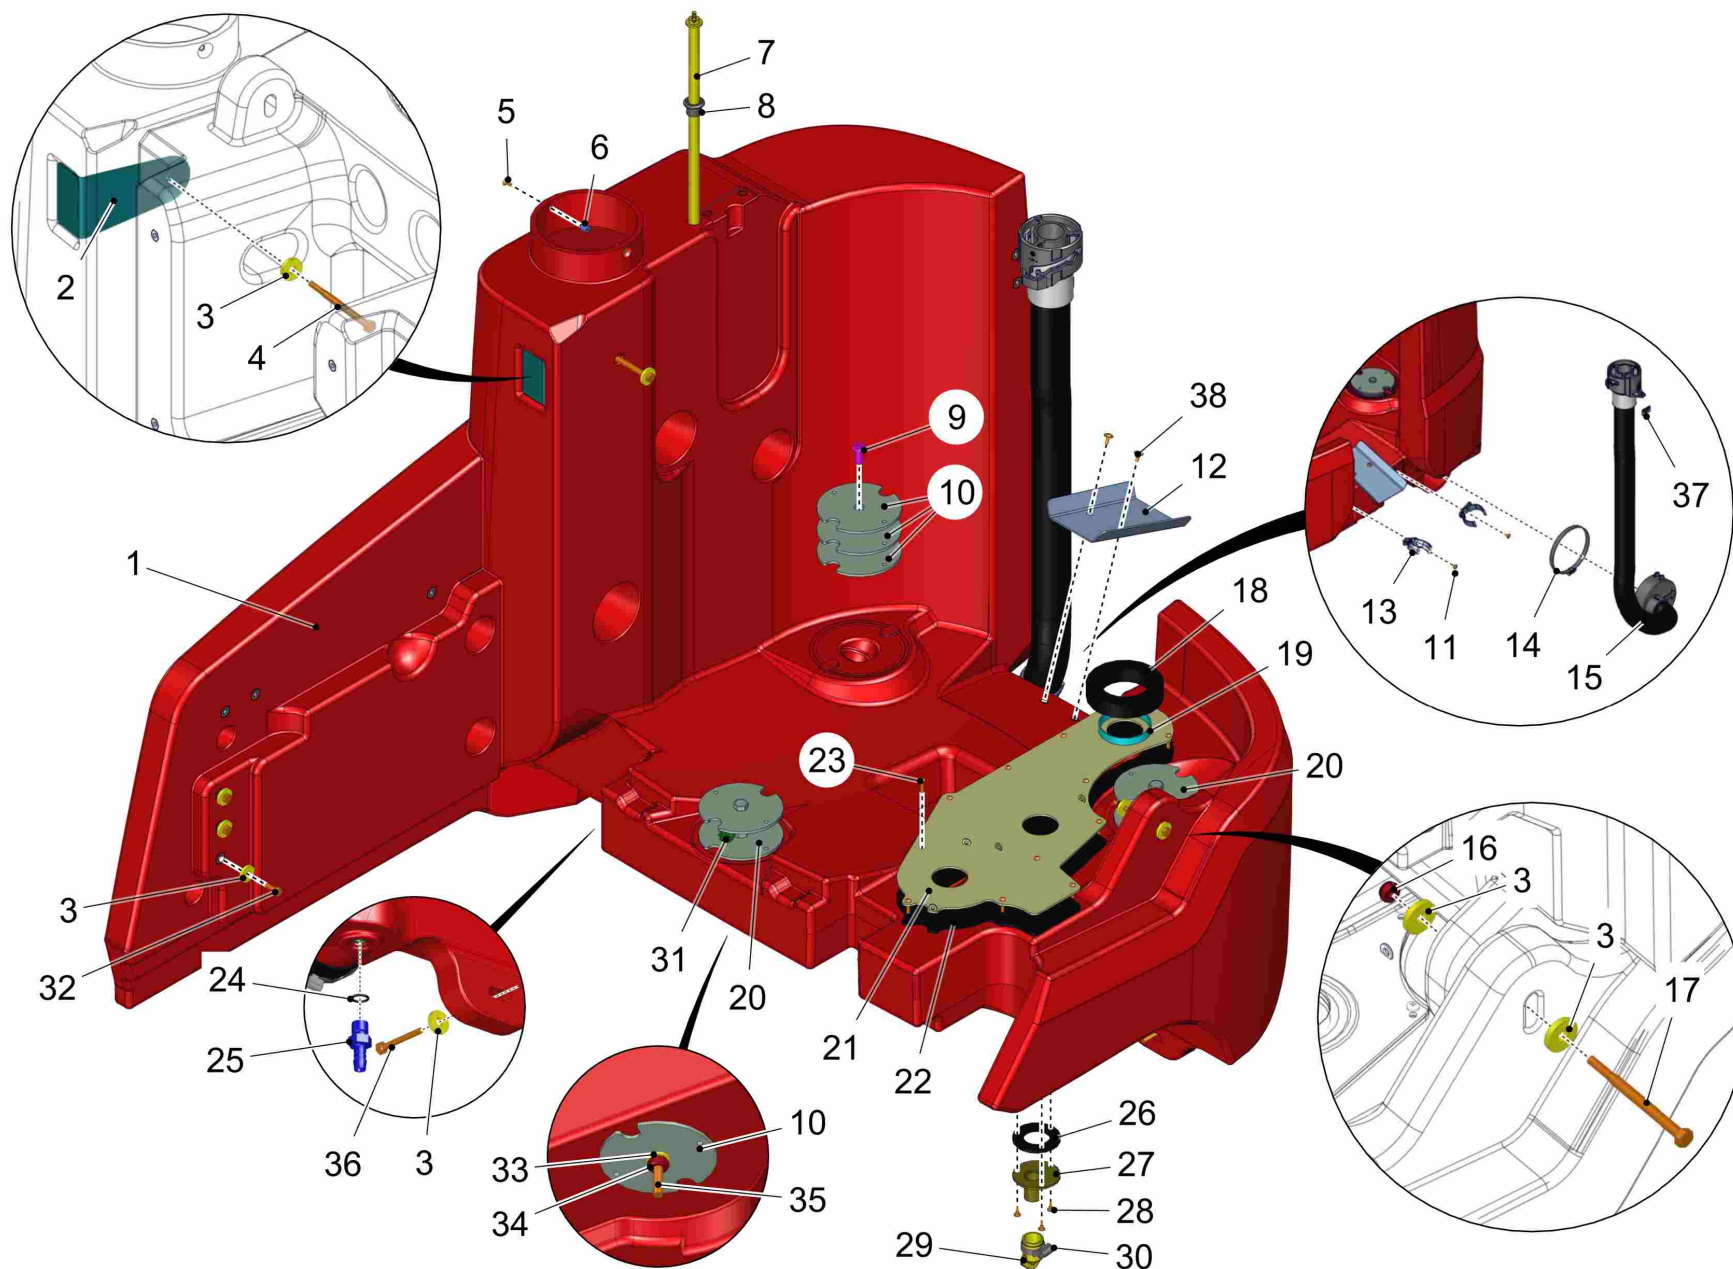

Fresh water tank standard red (03021570-1) ->

81-60-1993 akt-Stand-Test

Pos.	Part-No.	Material-No.	Description	Measurement	DIN/ISO	Serial No. begin	Serial No. end	valid from	valid until	Remarks	Qty.	Unit
1	-		Not supplied alone!							If needed order the complete tanks 03021570, please!	1	
2	01377010	96162268	carrier	M8							1	PC
3	00047990	12515086	Disk wheel	9,2 A3G							6	PC
4	00053150	11032281	hexagon screw	M8x110-8.8 N2	ISO 4014						1	PC
5	00028470	11206430	Countersunk screw	M6x12-A2-70-H	DIN 965						2	PC
6	01372790	90689977	bolt								2	PC
7	01382870	96164934	sensor								1	PC
8	01382950	92056159	bushing								1	PC
9	00901510	13328430	Bolt	B12h11x25-St A3G	DIN 1444						1	PC
10	01376280	92054931	plate							max. 5 plates; (powder-coated) t=4mm	5	PC
11	01000850	11177094	Lens flange screw	M6x12-10.9-N11	ISO7380-2						2	PC
12	01373450	92019520	dirt chute								1	PC
13	01375310	92002286	clip								2	PC
14	01014640	17533183	Hose clamp	A-120-140x 9-W4	DIN 3017						1	PC
15	01372360	97170583	hose long, cpl.							Available! Pos. has sub-assemblies! Please take double click on pos.no.!	1	PC
16	00051510	12040051	Hex. Nut	M8-8 A2G	DIN 985						1	PC
17	00053140	11032273	hexagon screw	M8x100-8.8 N2	ISO 4014						1	PC
18	01371740	90696345	gasket								1	PC
19	01371770	92011766	tubular support	25862004-12							1	PC
20	97149587		Height adjustment							Not available! Pos. has sub-assemblies! Please take double click on pos.no.!		
21	01377000	96160957	covering								1	PC
22	01376980	92044643	gasket								1	PC
23	01078160	11709151	Screw	KA 50x20 WN-1412-1.4301							12	PC
24	00057720	15286149	O-ring oil resistant	15x2.5 85							1	PC
25	01072180	90429788	Screwed plug								1	PC
26	01371920	90696659	gasket								1	PC
27	01373830	96154703	flowing off								1	PC
28	00905520	11709060	Round head screw	5x14							4	PC
29	00054560	90329517	Valve								1	PC
30	00733160	17533035	Hose clamp	A-20-32x9-W1-2	DIN 3017						1	PC