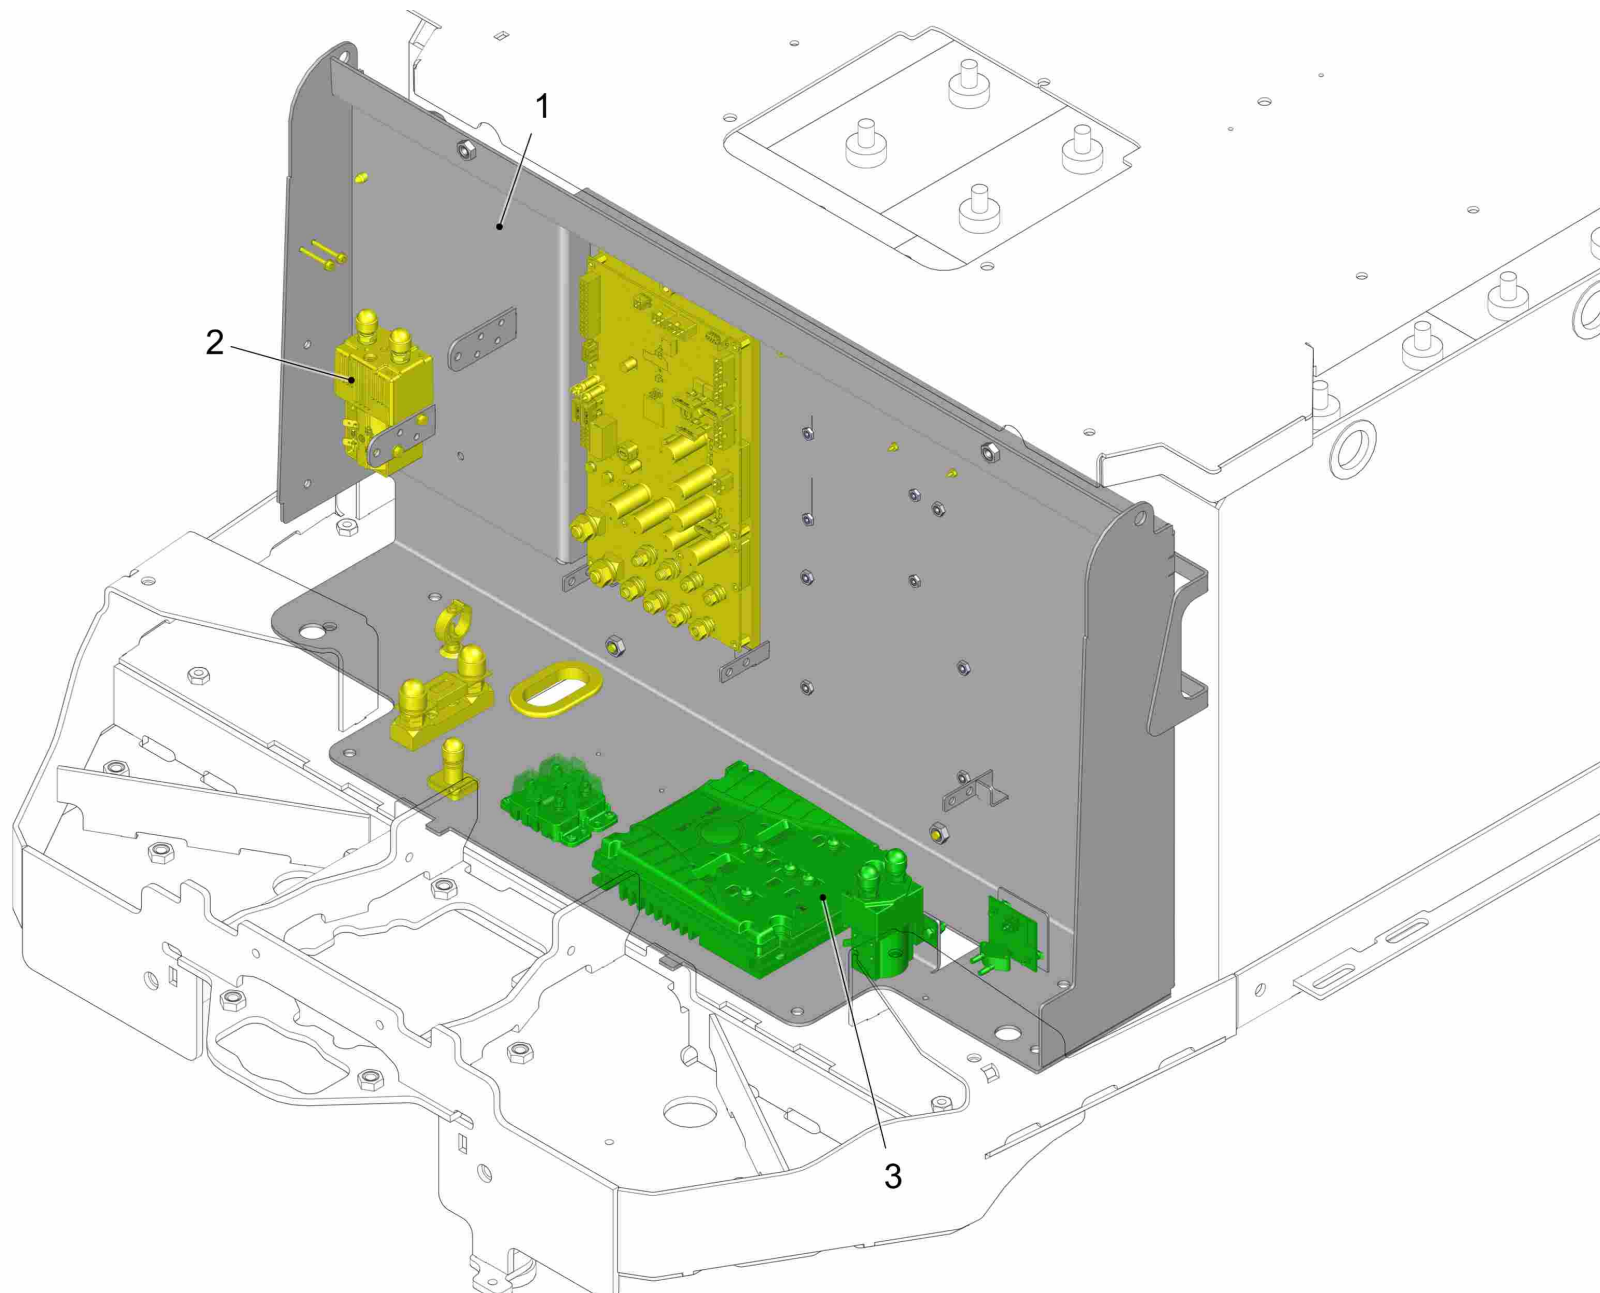

Base electric plate (97148100) ->

81-60-1993 akt-Stand-Test

Pos.	Part-No.	Material-No.	Description	Measurement	DIN/ISO	Serial No. begin	Serial No. end	valid from	valid until	Remarks	Qty.	Unit
1	03021500	96159157	carrier								1	PC
2	97148100-1		Base electric plate, part 1							Not available! Pos. has sub-assemblies! Please take double click on pos.no.!		
3	97148100-2		Base electric plate, part 2							Not available! Pos. has sub-assemblies! Please take double click on pos.no.!