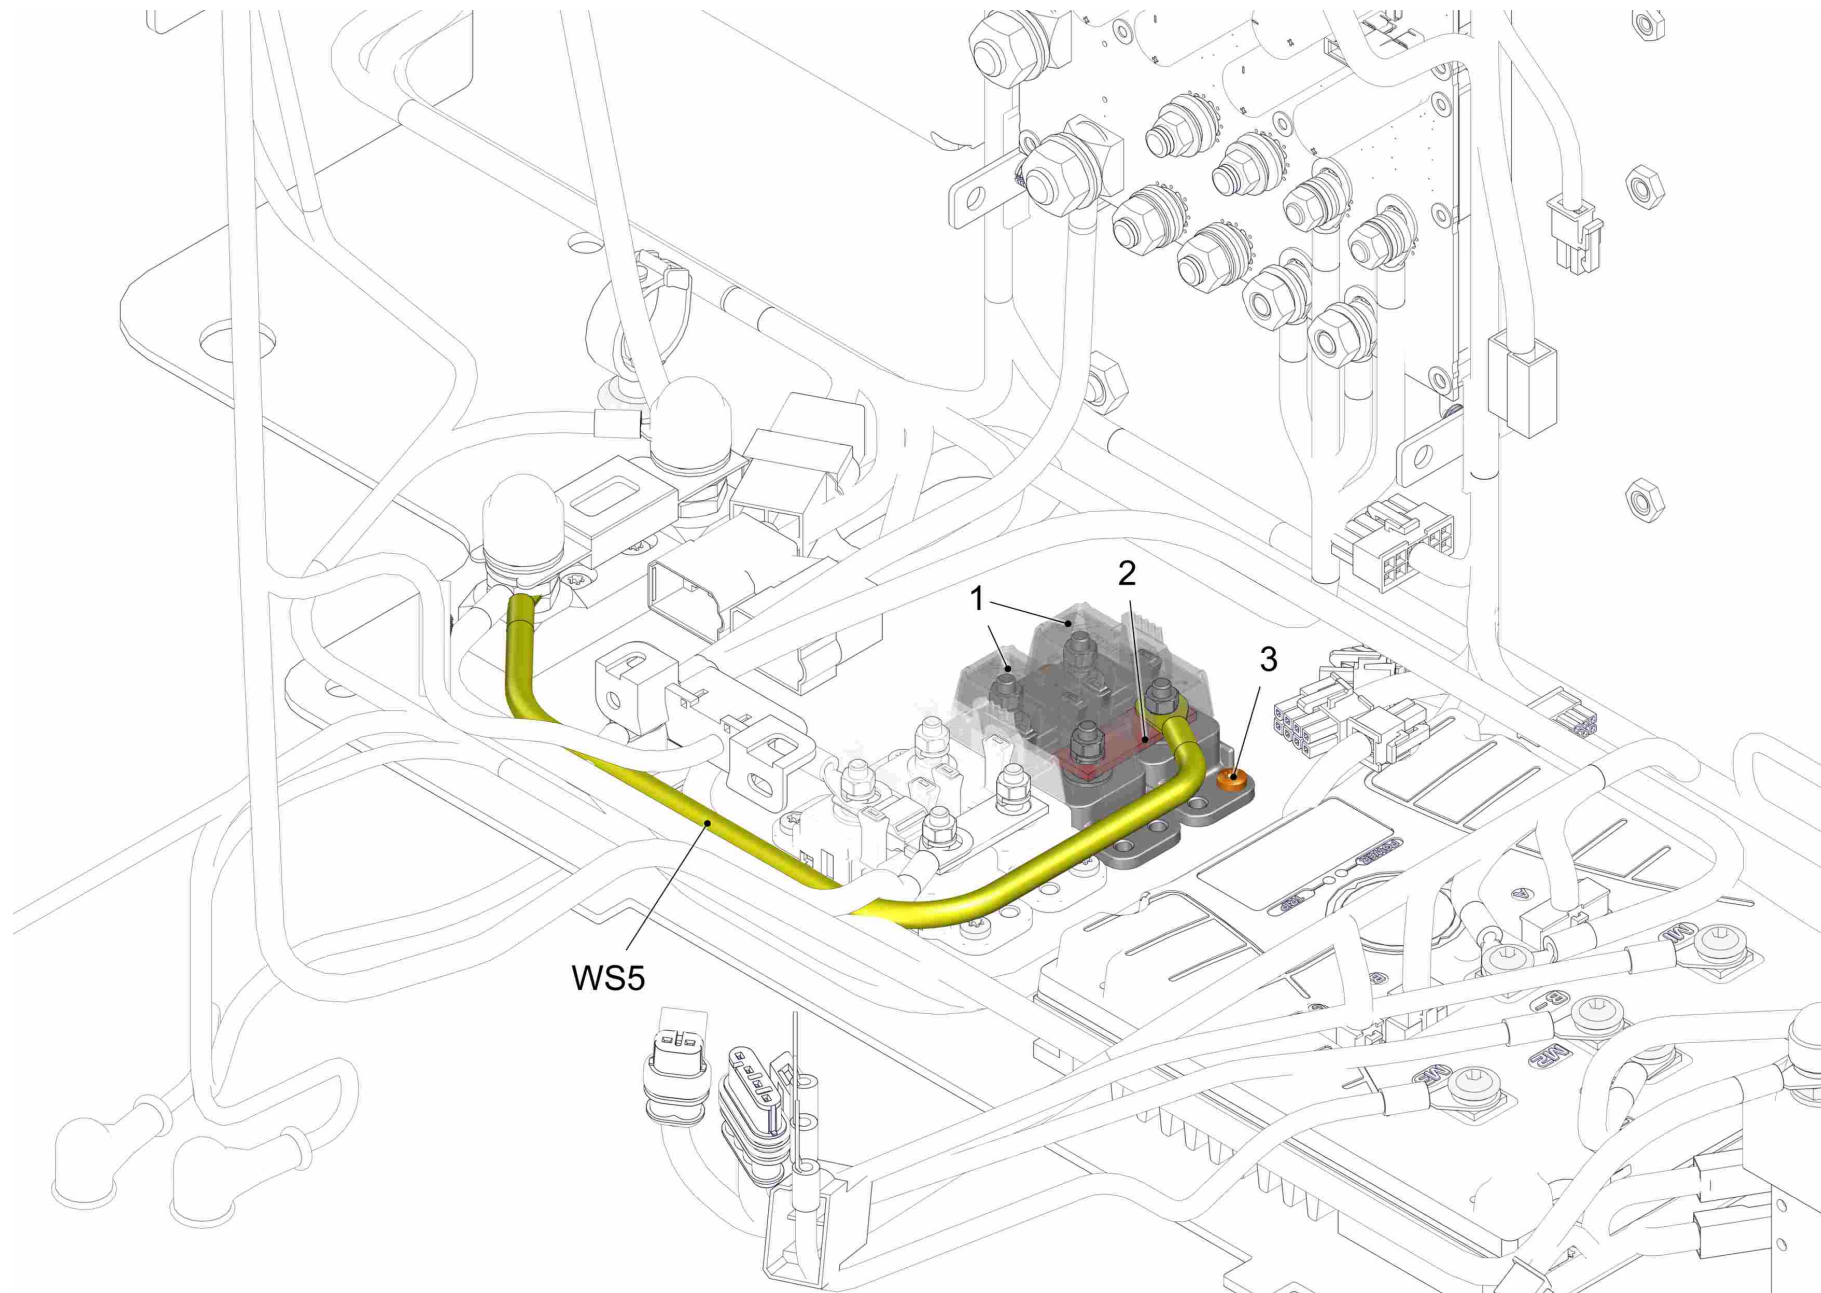

Electric plate with operation of pre-sweep unit or 3-disk brush head (97160071) ->

81-60-1993 akt-Stand-Test

Pos.	Part-No.	Material-No.	Description	Measurement	DIN/ISO	Serial No. begin	Serial No. end	valid from	valid until	Remarks	Qty.	Unit
1	01473870	19789338	Fuse holder								2	PC
2	01376390	90633553	current bar								1	PC
3	01112160	11702131	Screw	PE M4x10-St A2B	DIN 7500						2	PC
WS5	03021630	97154975	cable loom WS5								1	PC