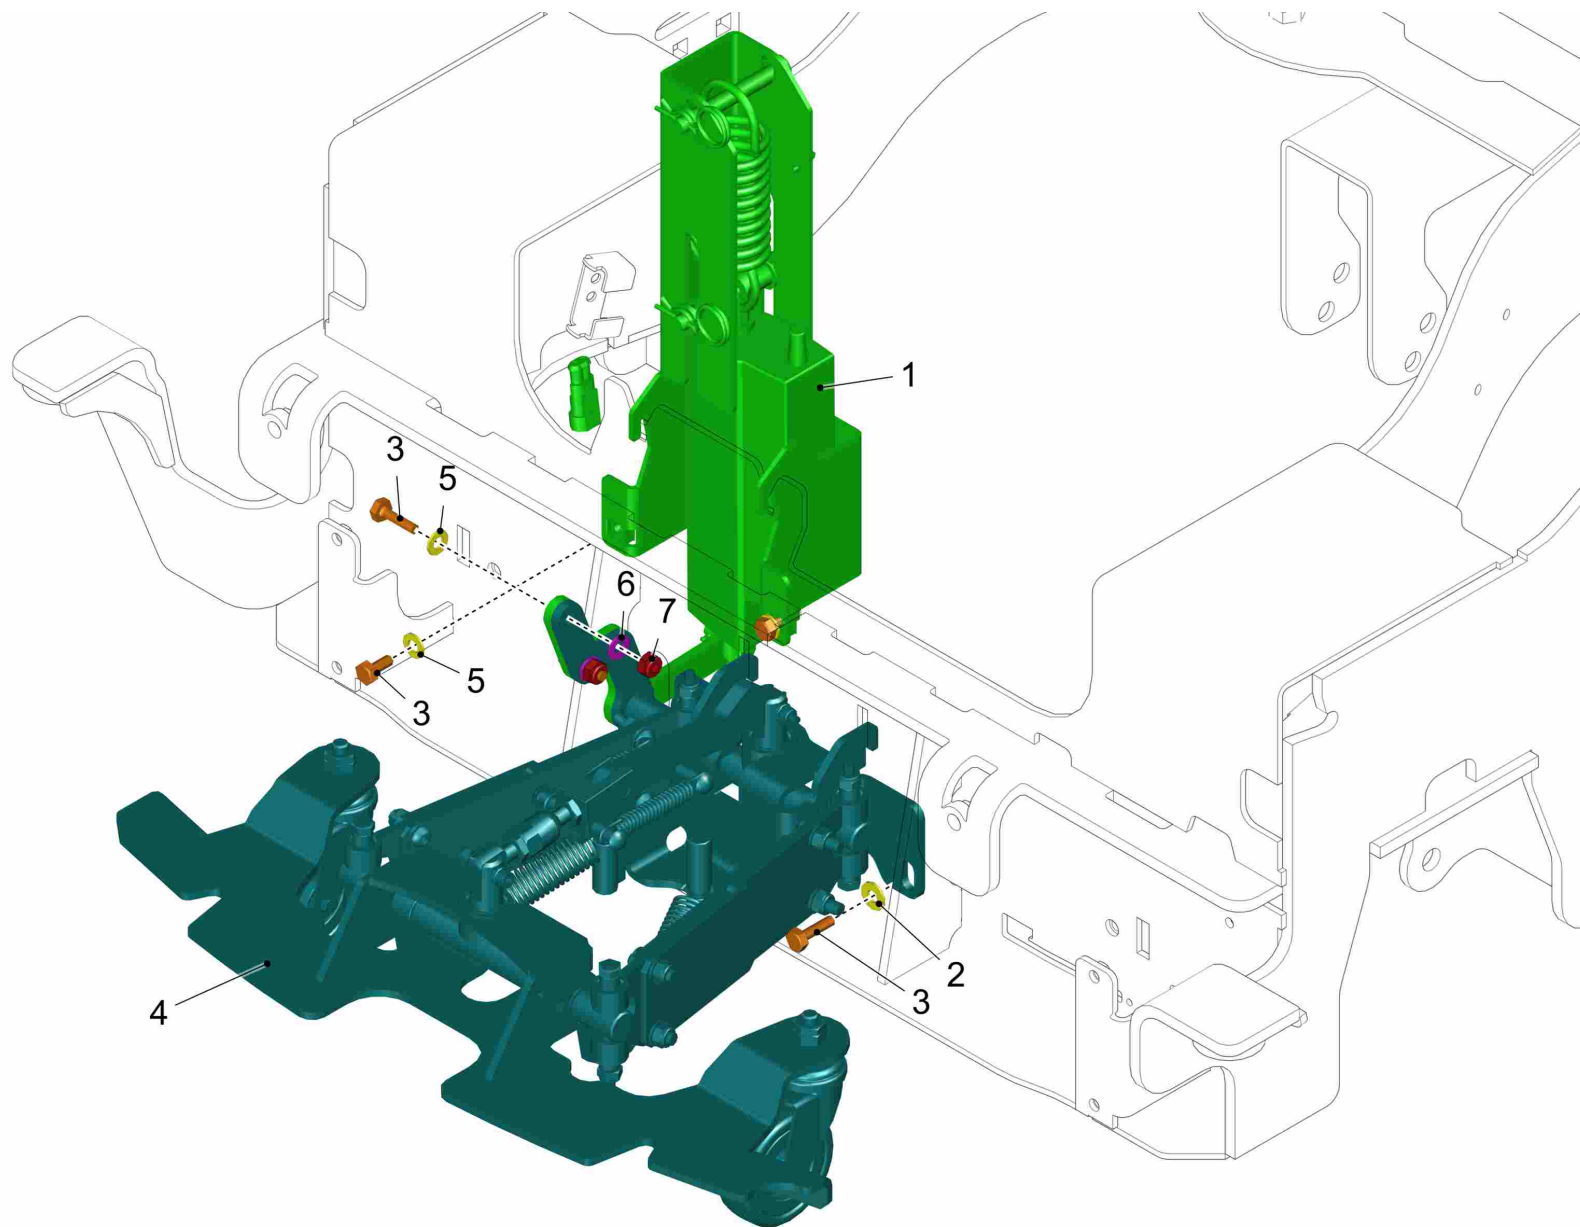

Squeegee linkage group (97146229) ->

81-60-1993 akt-Stand-Test

Pos.	Part-No.	Material-No.	Description	Measurement	DIN/ISO	Serial No. begin	Serial No. end	valid from	valid until	Remarks	Qty.	Unit
1	97146245		Lifting element							Not available! Pos. has sub-assemblies! Please take double click on pos.no.!		
2	00740090	12520053	Detent edged washer	SKM-8-8.8 dac							2	PC
3	00053100	11038247	hexagon screw	M8x25-8.8-N3	ISO 4017						6	PC
4	03021740	97134035	Squeegee linkage group							Available! Pos. has sub-assemblies! Please take double click on pos.no.!	1	PC
5	00740310	12520029	Washer	SKS-8-dacrometisiert							4	PC
6	00053750	12310041	Washer	8-200HV-N3	ISO 7089						2	PC
7	00051510	12040051	Hex. Nut	M8-8 A2G	DIN 985						2	PC