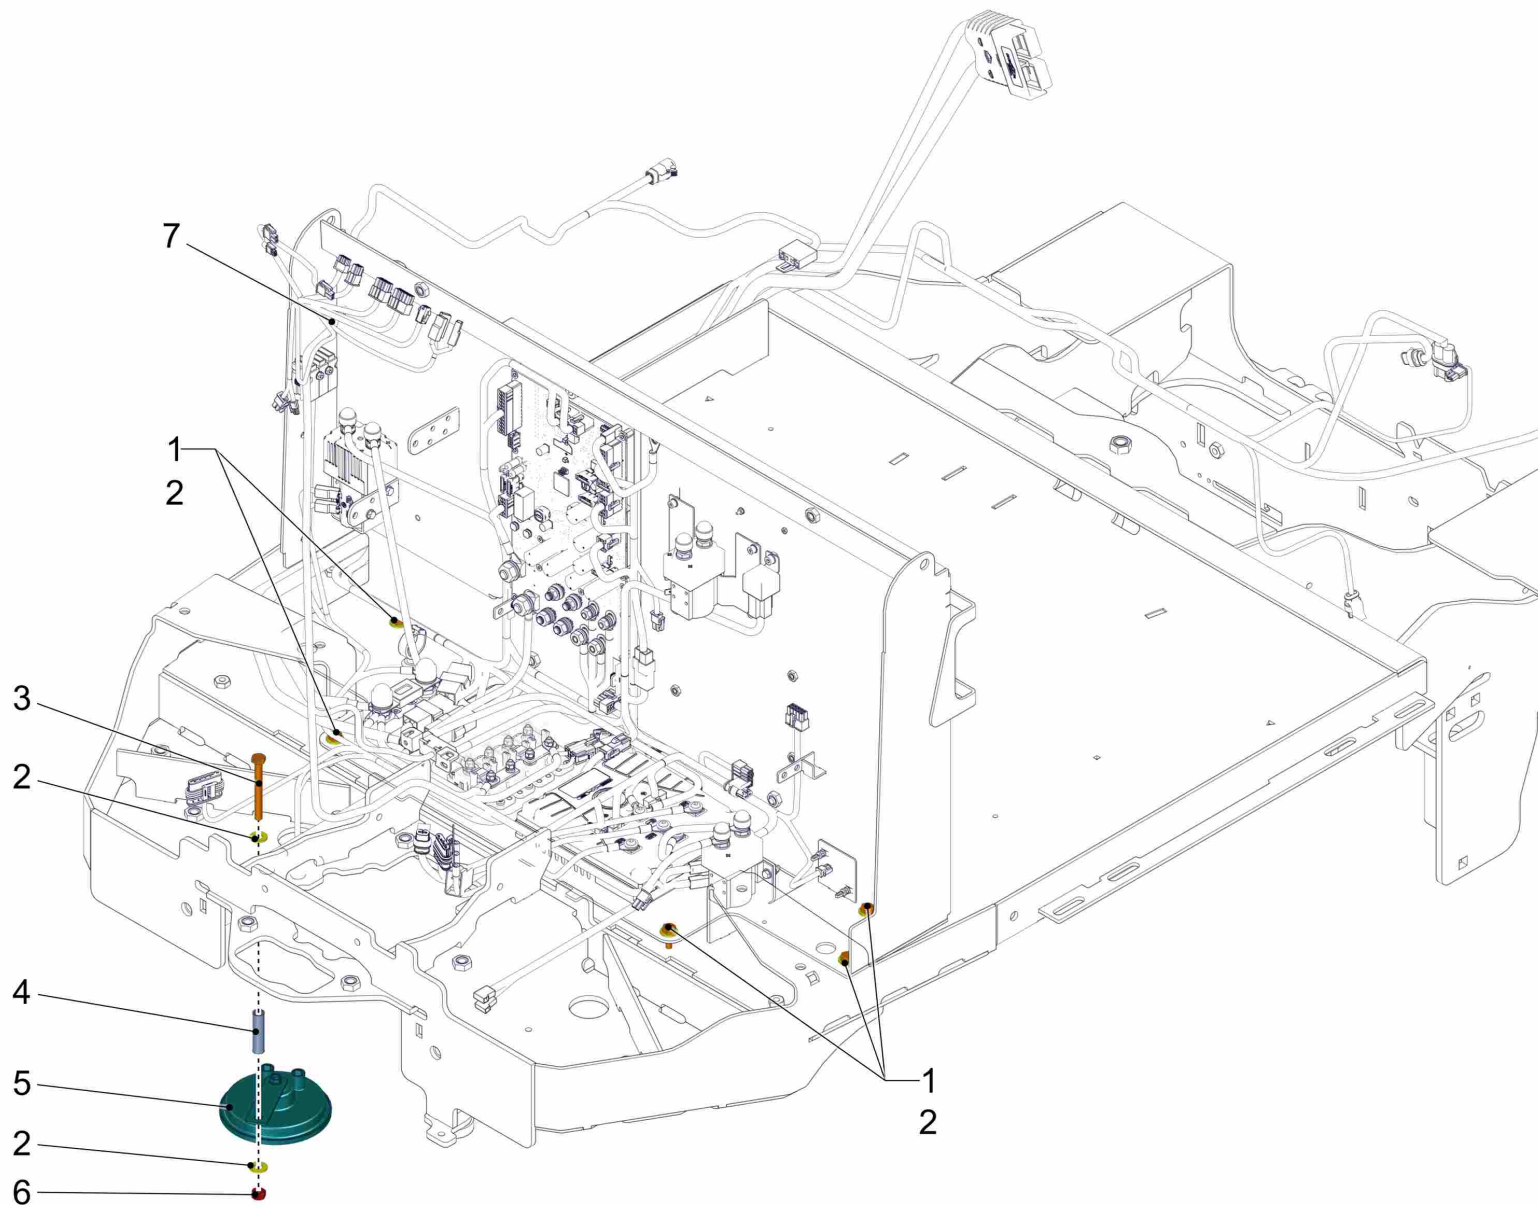

Electric equipment (97156194 7182-72) ->

81-60-1993 akt-Stand-Test

Pos.	Part-No.	Material-No.	Description	Measurement	DIN/ISO	Serial No. begin	Serial No. end	valid from	valid until	Remarks	Qty.	Unit
1	00053090	11038213	hexagon screw	M8x20-8.8-N3	ISO 4017						5	PC
2	00740090	12520053	Detent edged washer	SKM-8-8.8 dac							7	PC
3	01073400	11033040	hexagon screw	M8x70-8.8	ISO 4014						1	PC
4	01373300	92014281	distance piece								1	PC
5	00050810	90194911	Signal horn	40V Hella							1	PC
6	00053350	12022059	Hex. Nut	M8-8 A2G	DIN 934						1	PC
7	97148092 7182-72		Electric plate, configurable							Not available! Pos. has sub-assemblies! Please take double click on pos.no.!