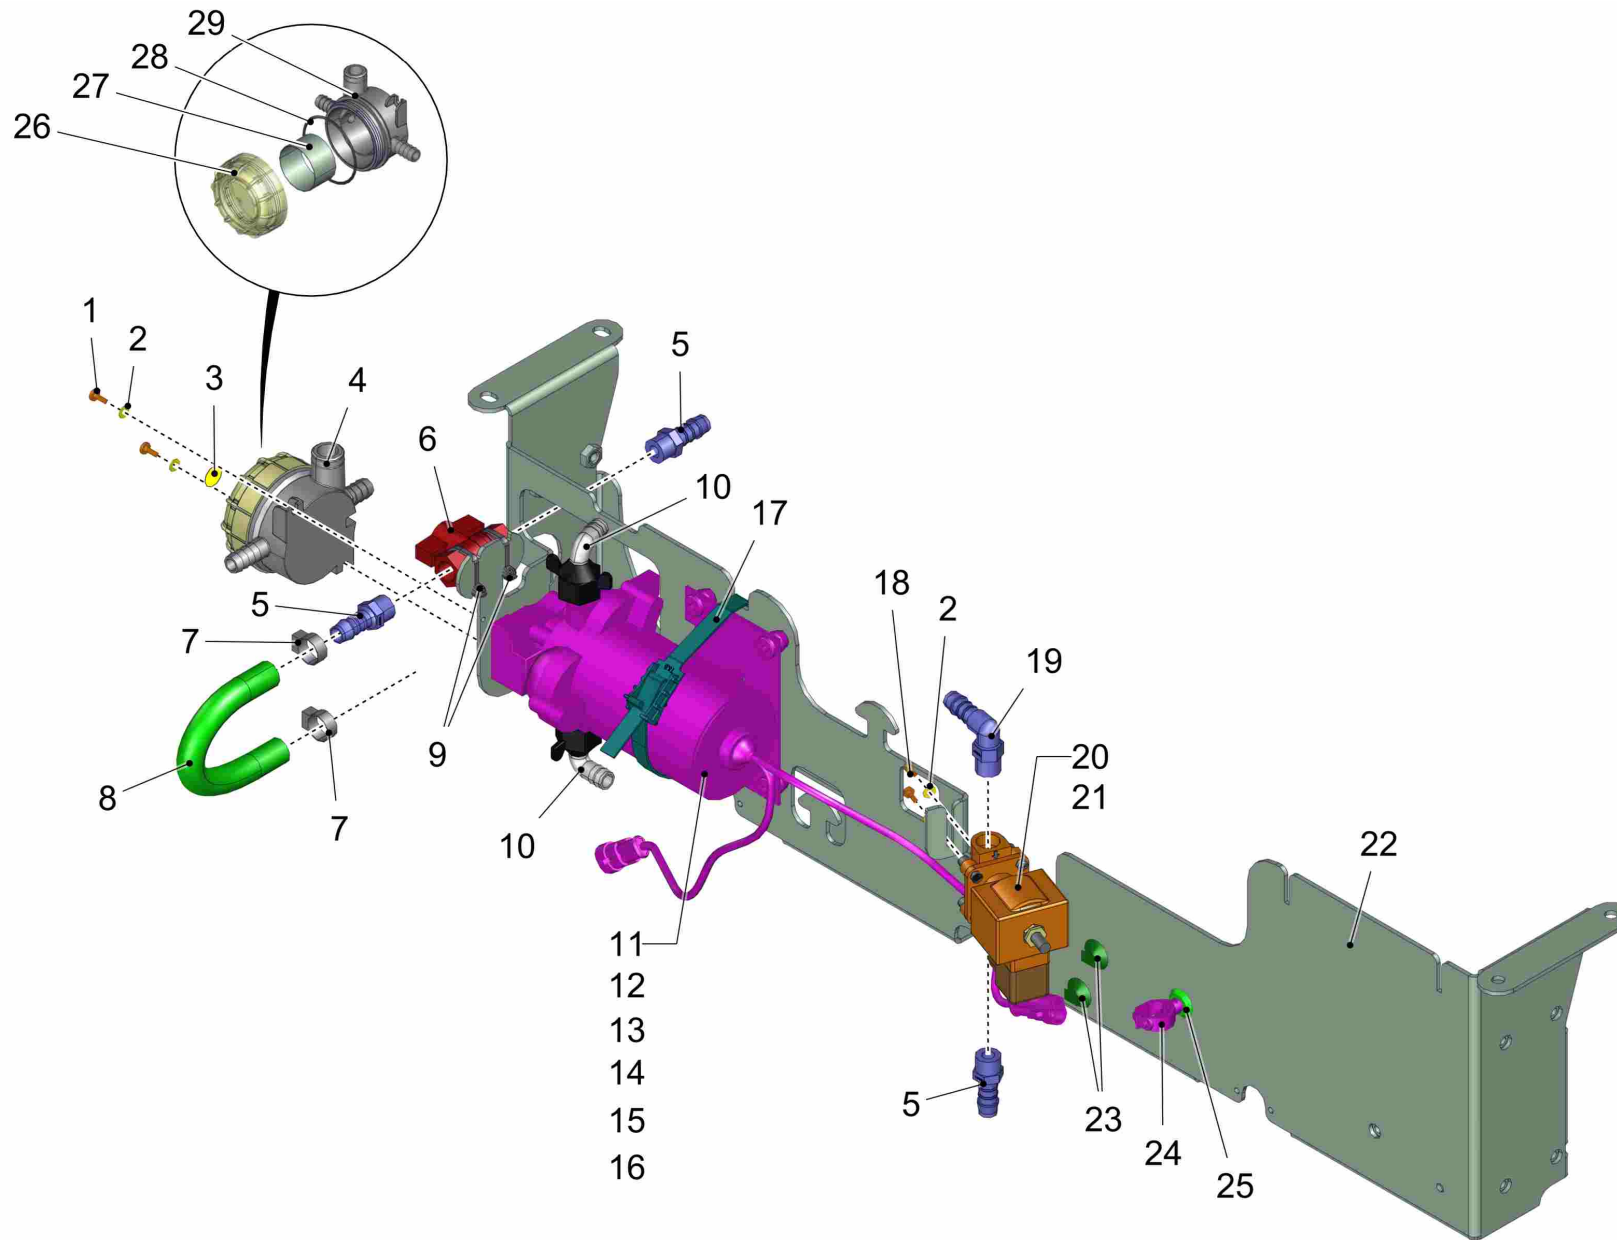

Water plate (97143879 7182-72) ->

81-60-1993 akt-Stand-Test

Pos.	Part-No.	Material-No.	Description	Measurement	DIN/ISO	Serial No. begin	Serial No. end	valid from	valid until	Remarks	Qty.	Unit
1	97143861		Water plate - base							Not available! Pos. has sub-assemblies! Please take double click on pos.no.!		
2	97155279		Without option onboard solution dosage but with spraying tools							Not available! Pos. has sub-assemblies! Please take double click on pos.no.!		
3	97155220		with cylindrical brush head 1080							Not available! Pos. has sub-assemblies! Please take double click on pos.no.!