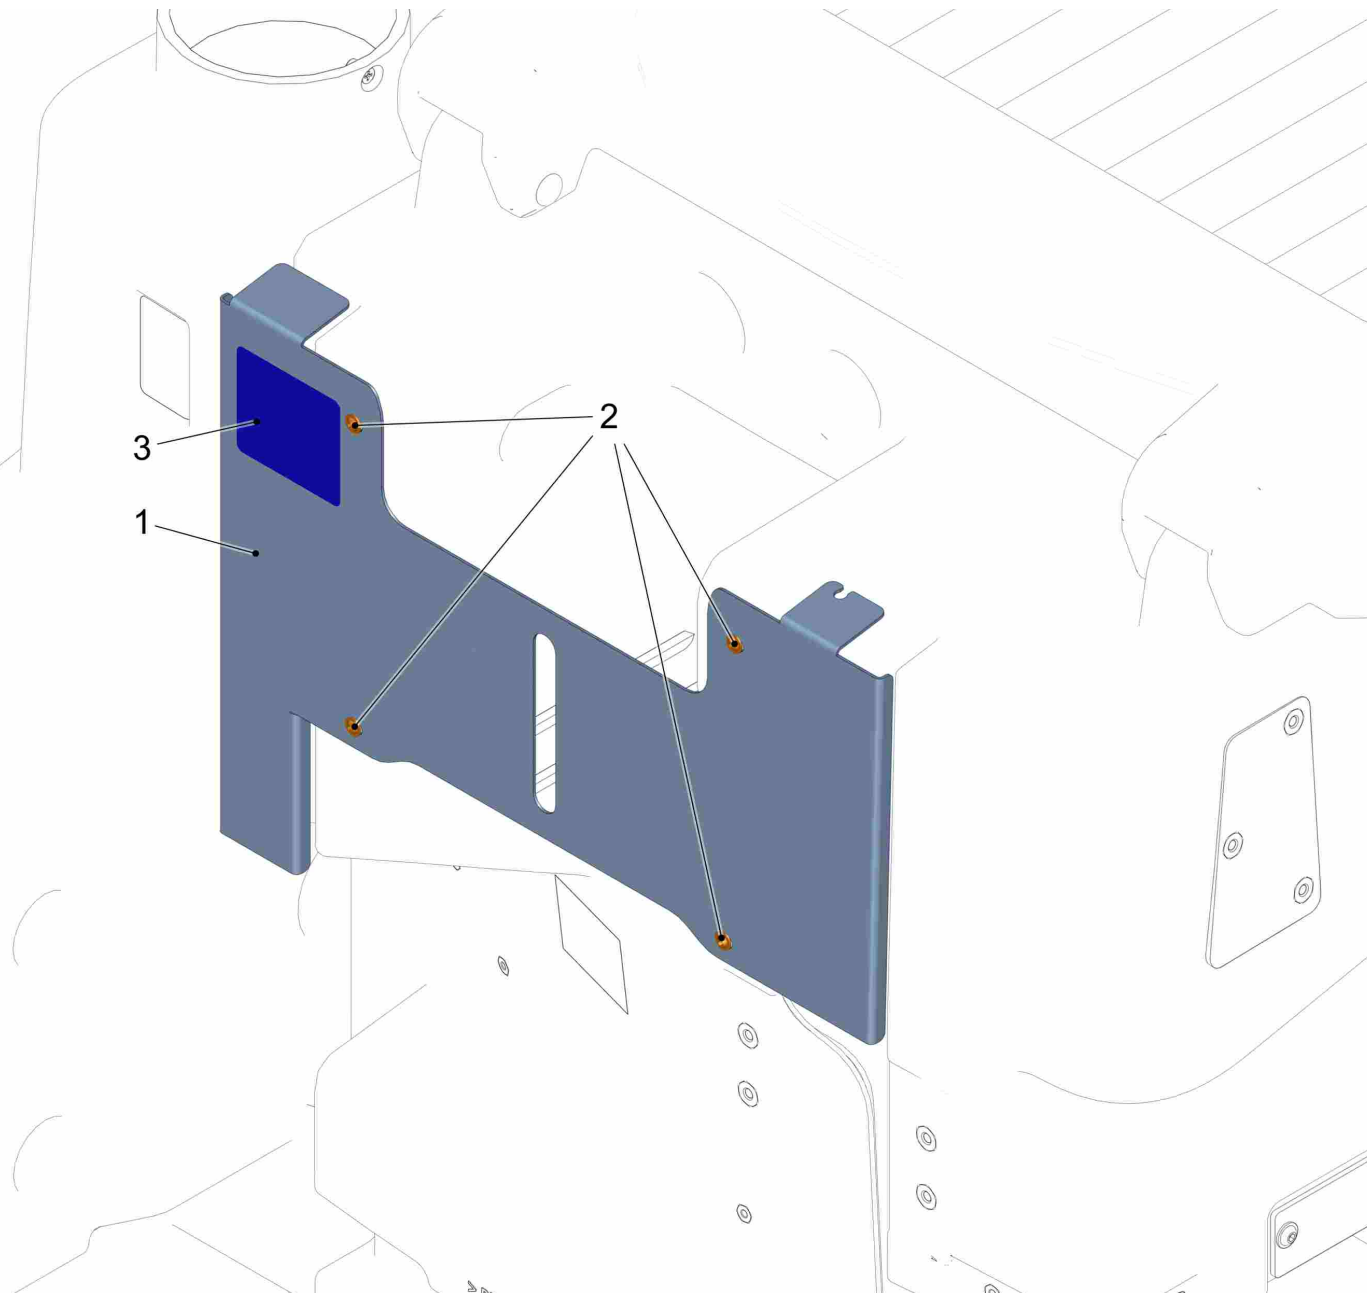

Cover (variant without driver canopy) (97151021 7182-12) ->

81-60-1993 akt-Stand-Test

Pos.	Part-No.	Material-No.	Description	Measurement	DIN/ISO	Serial No. begin	Serial No. end	valid from	valid until	Remarks	Qty.	Unit
1	01375980	92034156	cover								1	PC
2	01072520	11177179	Lens flange screw	M6x10-A2-70-T30	ISO7380-2						4	PC
3	---		Spare part on request							17248162 decal AGR-certificate SCM B260 R,EN; for Scrubmaster B260 R; pos. at inner roof	1