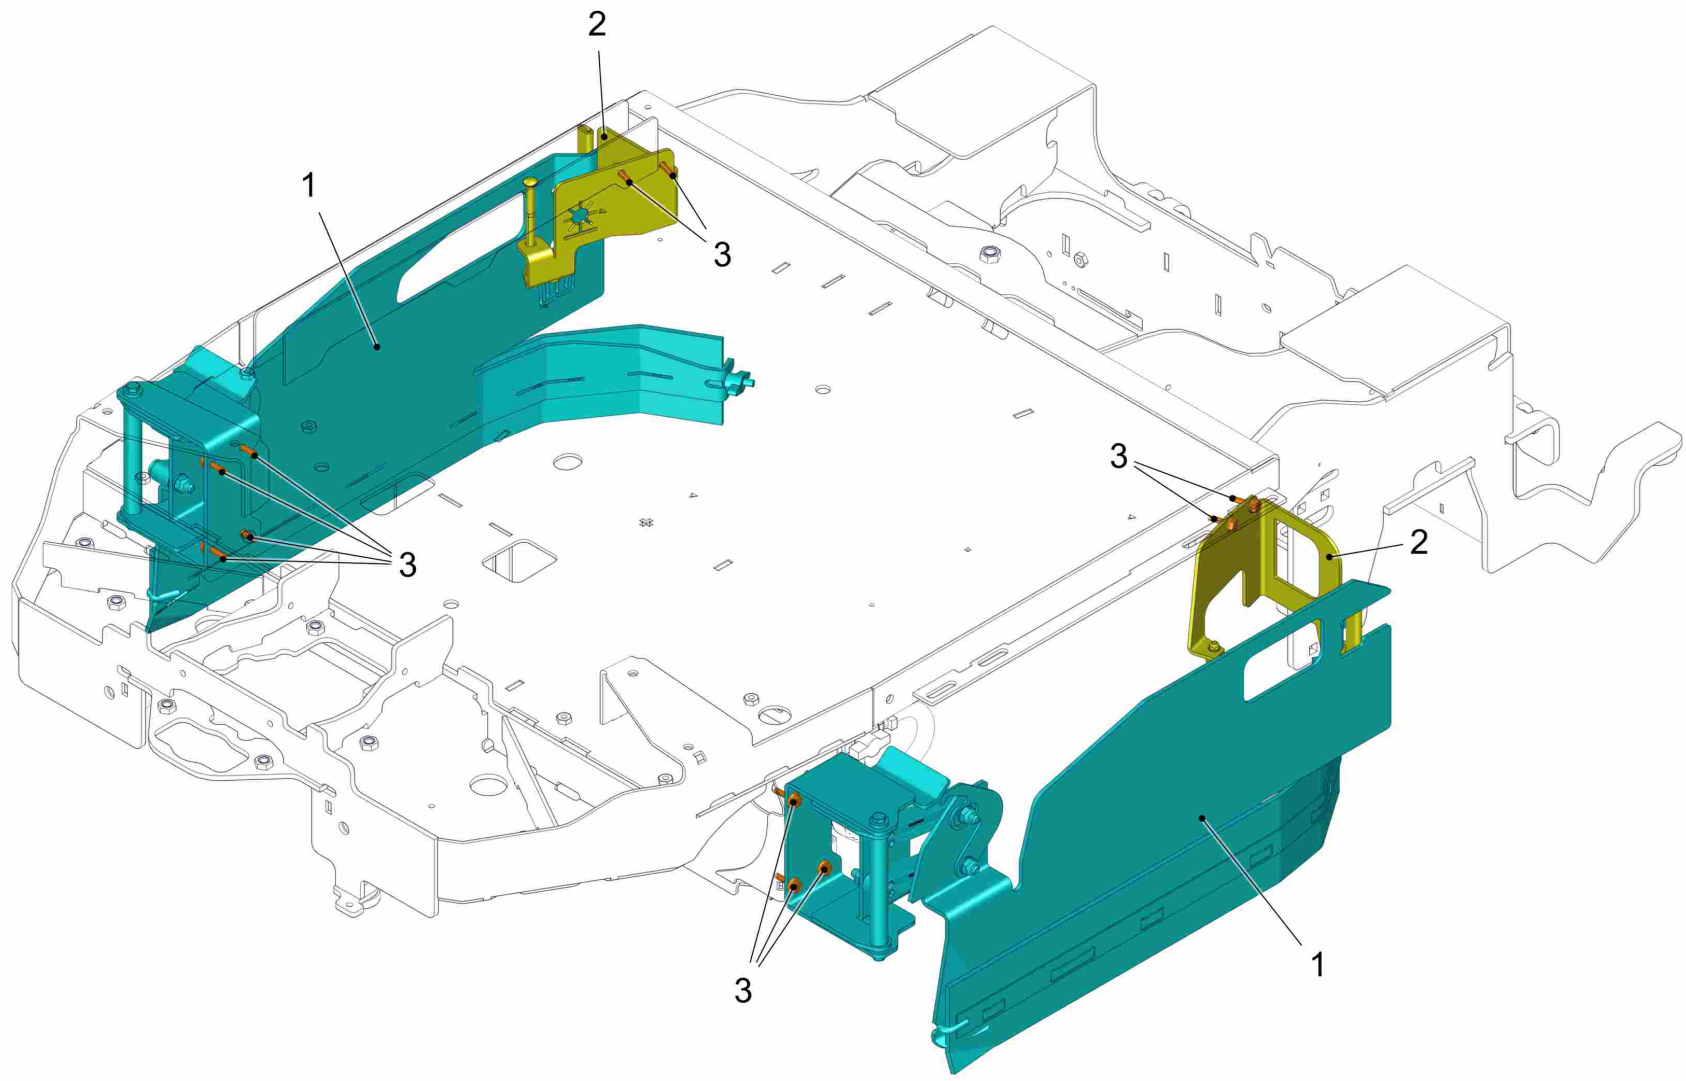

Side wiper cylindrical brush head 1080 (97149876) ->

81-60-1993 akt-Stand-Test

Pos.	Part-No.	Material-No.	Description	Measurement	DIN/ISO	Serial No. begin	Serial No. end	valid from	valid until	Remarks	Qty.	Unit
1	97149694-97 147854		Side wiper R.H. + L.H.							Not available! Pos. has sub-assemblies! Please take double click on pos.no.!		
2	97149710-97 149702		Lock R.H. + L.H.							Not available! Pos. has sub-assemblies! Please take double click on pos.no.!		
3	00959230	11717030	Hex.bolt	M8x25 W151-90-flZnnc							12	PC