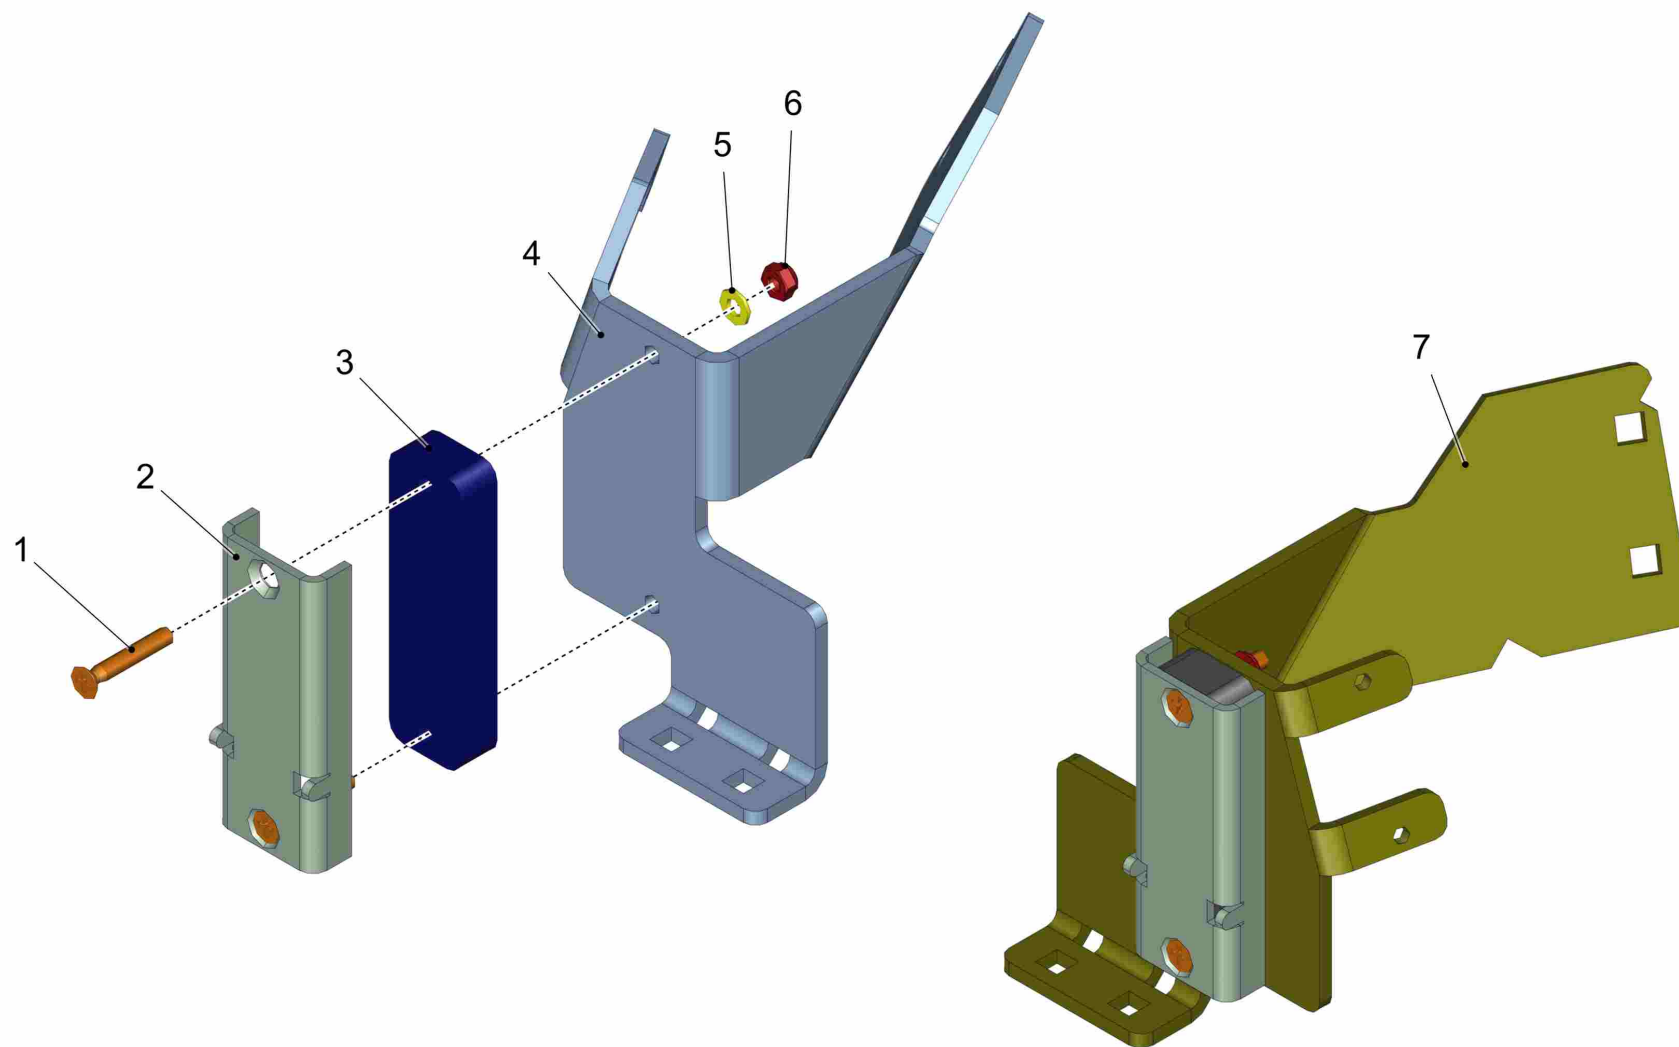

Preliminary parts for pre-sweeping unit (97150304) ->

81-60-1993 akt-Stand-Test

Pos.	Part-No.	Material-No.	Description	Measurement	DIN/ISO	Serial No. begin	Serial No. end	valid from	valid until	Remarks	Qty.	Unit
1	01110570	11702149	Screw	M3x8-St A2B	DIN 7500-PE						4	PC
2	01496210	19730641	Flap lid								1	PC
3	01383640	11702214	screw		DIN 7500-EE M6x40-ST galZn8Di SP						2	PC
4	01375500	92041318	adapter								1	PC
5	01498920	90641374	connection piece	NW17						content of wiring harness W54	1	PC
6	01271700	90544701	Bushing								2	PC
7	97153472-97 153480		Preliminary parts for pre-sweeping unit L.H. and R.H.							Not available! Pos. has sub-assemblies! Please take double click on pos.no.!		
8	01375760	96159454	bracket								1	PC
9	00053770	12310066	Washer	12-200HV-N3	ISO 7089						2	PC
10	00878410	11620283	Round head screw	M8x20-8.8 A2G	DIN 603						8	PC
11	00740090	12520053	Detent edged washer	SKM-8-8.8 dac							8	PC
12	00053350	12022059	Hex. Nut	M8-8 A2G	DIN 934						8	PC
W54	03022000	97160022	wiring harness W54							socket, 9 pins - available only with compl. Harness W54	1	PC