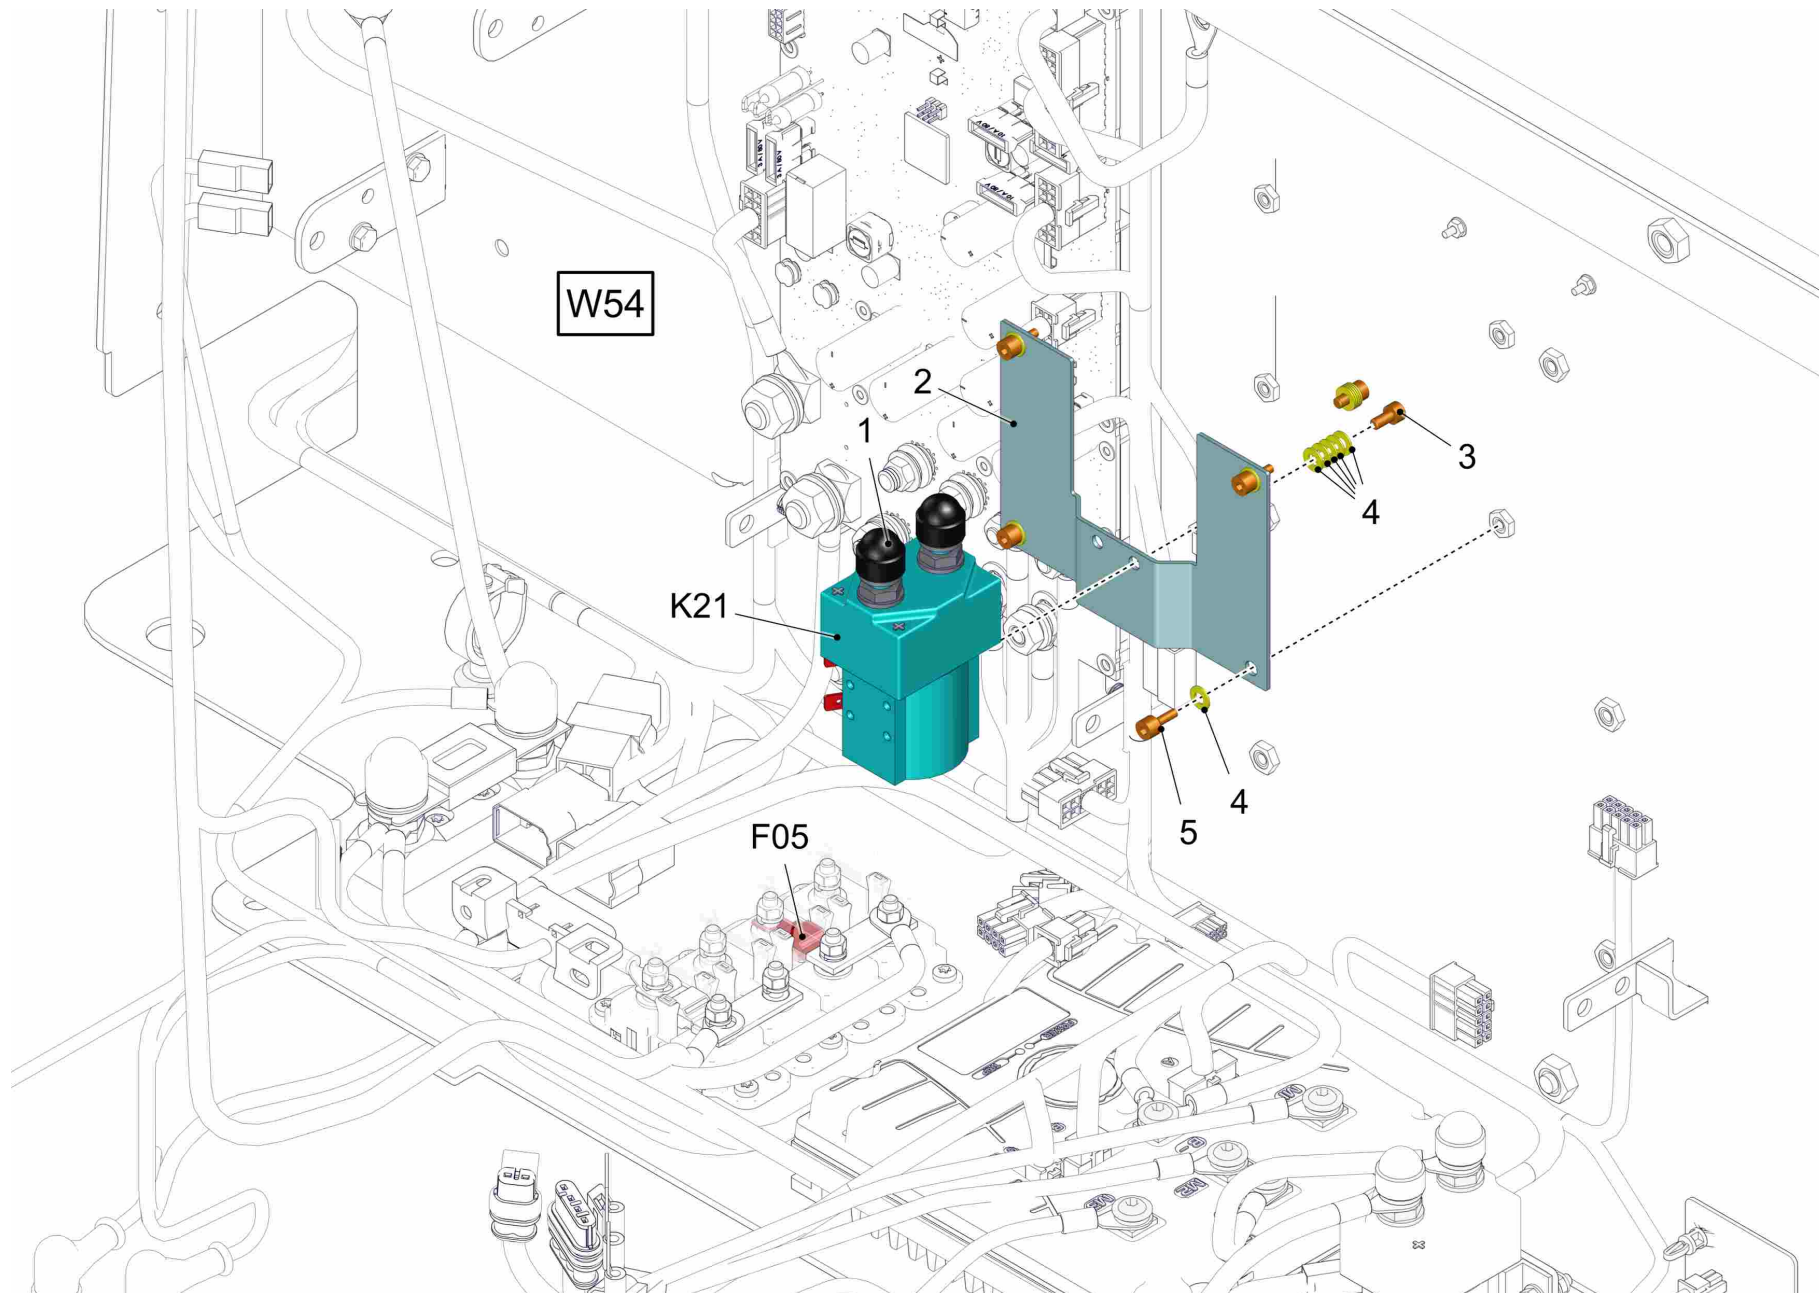

Electric plate with option pre-sweep unit (97160030) ->

81-60-1993 akt-Stand-Test

Pos.	Part-No.	Material-No.	Description	Measurement	DIN/ISO	Serial No. begin	Serial No. end	valid from	valid until	Remarks	Qty.	Unit
1	00131610	15592033	Lens cap	1000/893 SW							2	PC
2	01375540	92048412	relay carrier								1	PC
3	00730930	11126828	socket head screw	M4x8-8.8-N3	ISO 4762						2	PC
4	00053710	12310017	Washer	4-200HV-N3	ISO 7089						14	PC
5	01380230	11126364	socket head screw	M4x10-8.8-N2	ISO 4762						4	PC
F05	01371170	19731595	fuse link	30A Midi 58VDC						pre-sweeping unit or prbl.other options	1	PC
K21	00965060	90267949	Solenoid switch	120ECS 40V ELMA						sweep motor	1	PC
W54	03022000	97160022	wiring harness W54								1	PC