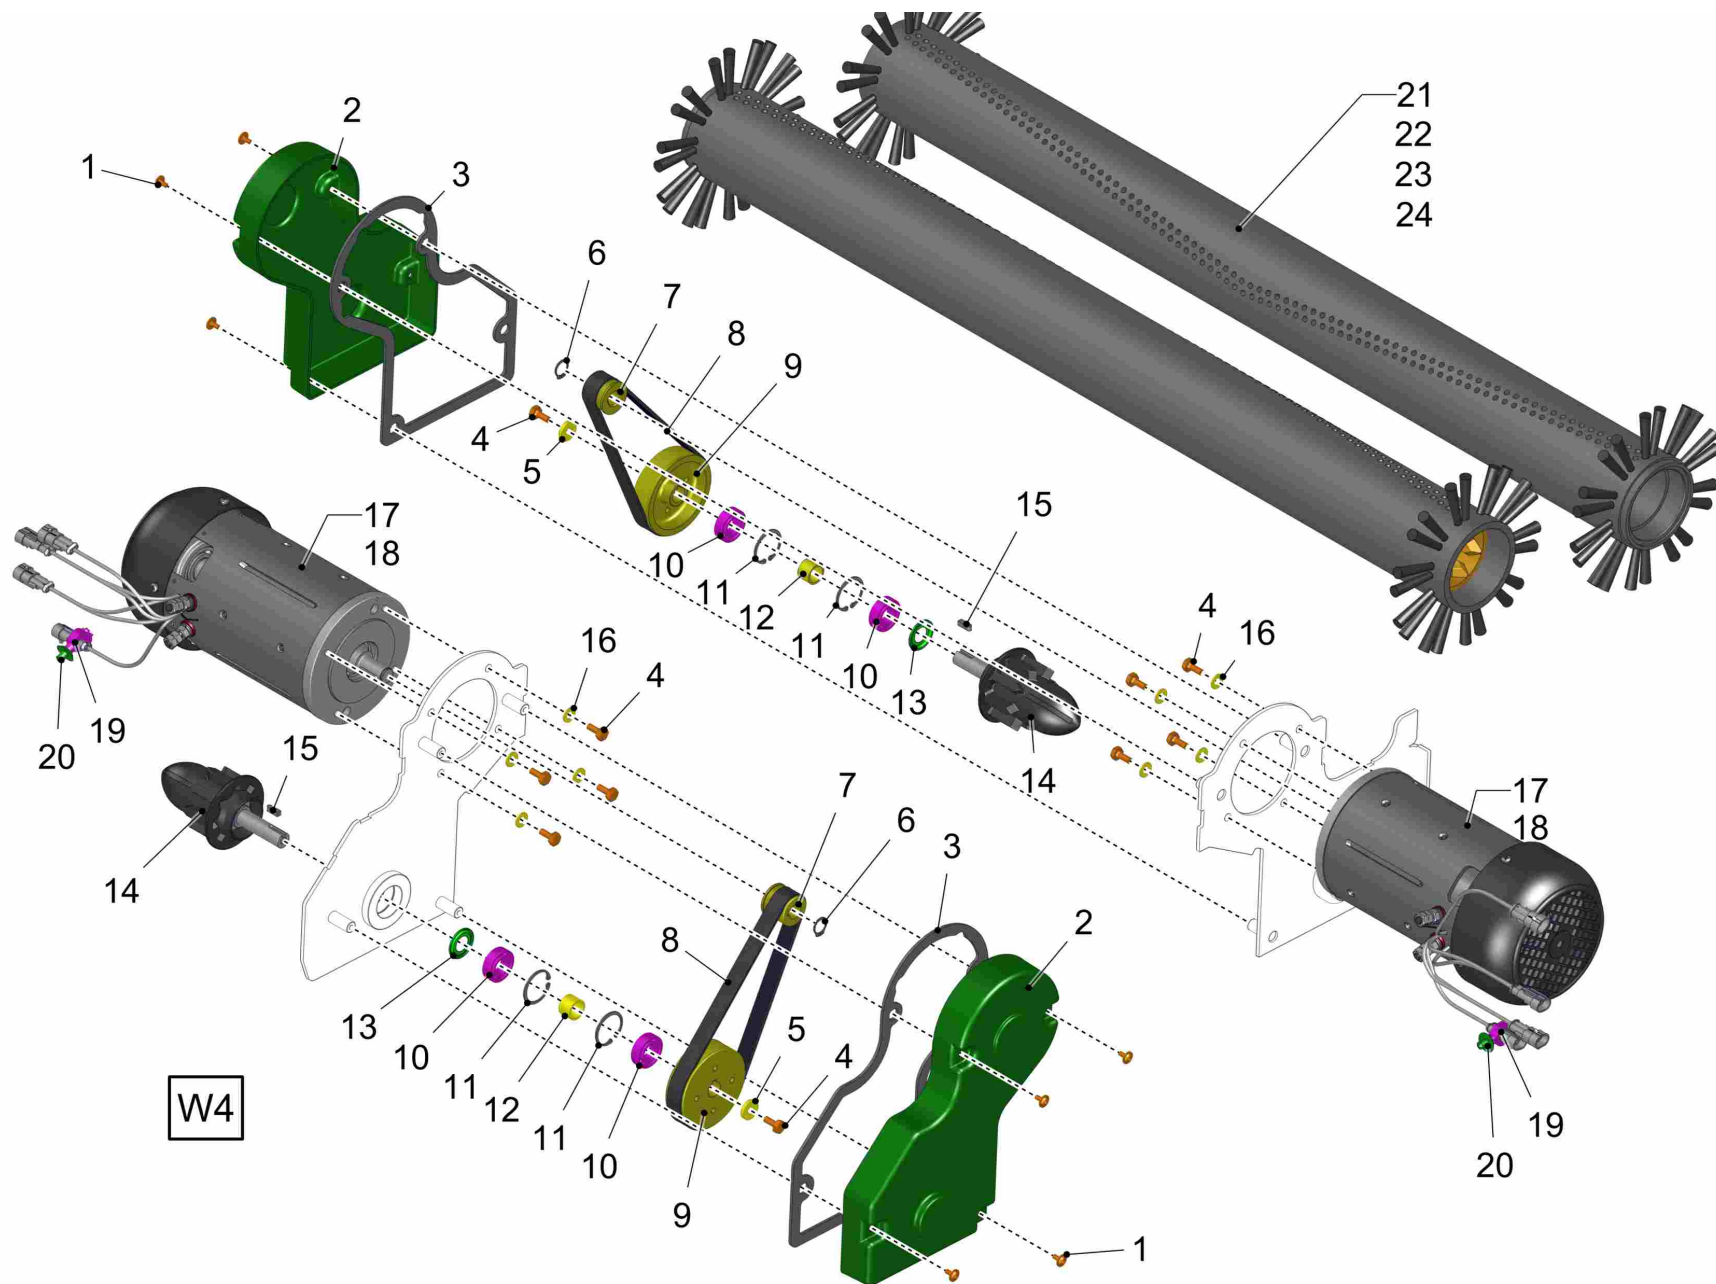

Motors - drive - cylindrical brushes (97155840-1) ->

81-60-1993 akt-Stand-Test

Pos.	Part-No.	Material-No.	Description	Measurement	DIN/ISO	Serial No. begin	Serial No. end	valid from	valid until	Remarks	Qty.	Unit
1	01072520	11177179	Lens flange screw	M6x10-A2-70-T30	ISO7380-2						8	PC
2	01377490	92012459	belt covering								2	PC
3	01377550	92057454	gasket								2	PC
4	00053080	11038197	hexagon screw	M8x16-8.8-N3	ISO 4017						10	PC
5	00695300	12326021	Washer	8,4-St A3G	DIN 7349						2	PC
6	00101450	12610077	Retaining ring	16x1-phos.	DIN 471						2	PC
7	01377300	92014158	V-ribbed pulley	8PJ32,5							2	PC
8	01377270	16422487	V-ribbed belt	8EPJ-581-776S	DIN7867						2	PC
9	01377410	92014182	V-ribbed pulley	8PJ87,5							2	PC
10	00106300	14110258	Deep groove ball bearing	6003-2RSH	DIN 625						4	PC
11	00101660	12660031	Retaining ring	35x1,5 phos.	DIN 472						4	PC
12	01377630	92020080	bushing								2	PC
13	00102410	14678023	Ring	6003 AV							2	PC
14	01130920	96092481	Drag element								2	PC
15	01072580	13540549	Feather key	AB5x5x16-St50	DIN 6885						2	PC
16	00740310	12520029	Washer	SKS-8-dacrometisiert							8	PC
17	01375870	92014968	motor	36V 1,1kW							2	PC
18	01376140	01376140	carbon brush								8	PC
19	01476570	17526252	retainer Ø20								2	PC
20	01370240	17526237	mounting feet								2	PC
21	99789410	99789410	Set cylindrical brushes 1080 PA6-0,8							Degree of soiling light to medium	1	PC
22	99789440	99789440	Set cylindrical brushes 1080 5-Comp.							Specially for use on structured car park floors	1	PC
23	99789430	99789430	Set cylindrical brushes 1080 PA6.12 K320							Degree of soiling medium to heavy, structured flooring	1	PC
24	99789420	99789420	Set cylindrical brushes 1080 PA6.12 K180							Very heavy soiling and basic cleaning	1	PC
W4	03023070	97150270	wiring harness W4								1	PC