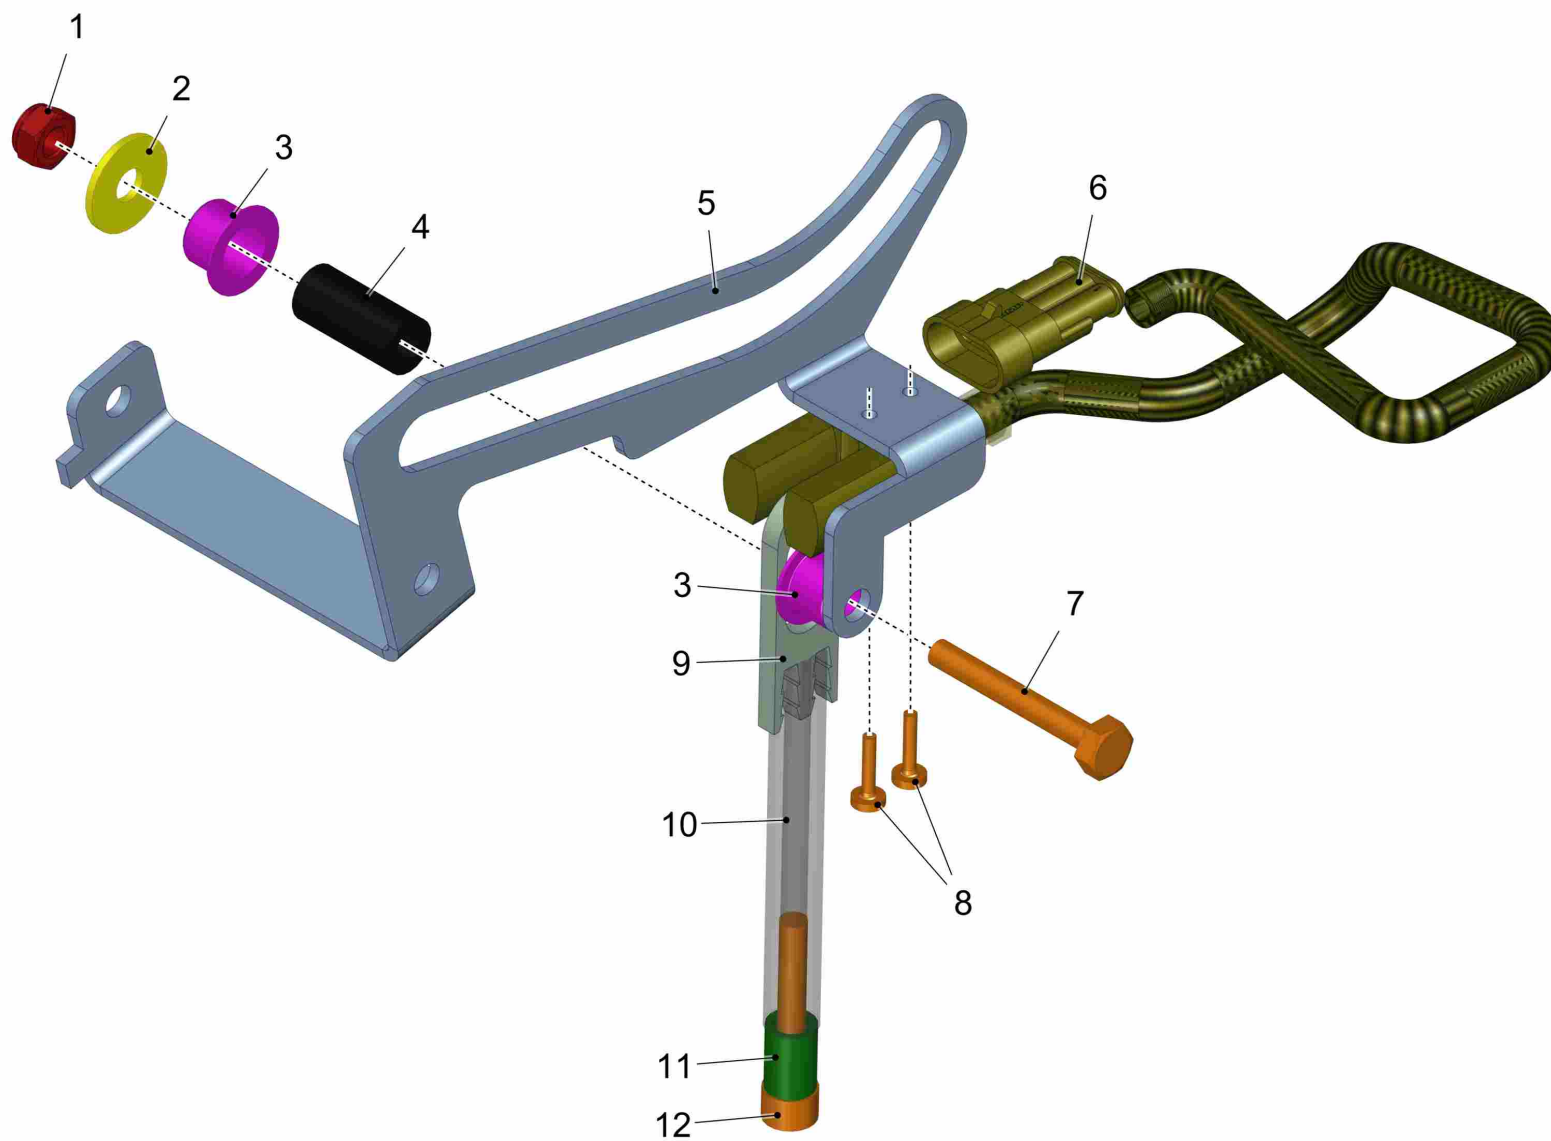

Sensor support (97160923) ->

81-60-1993 akt-Stand-Test

Pos.	Part-No.	Material-No.	Description	Measurement	DIN/ISO	Serial No. begin	Serial No. end	valid from	valid until	Remarks	Qty.	Unit
1	00101540	12040259	Hex. Nut	M8-A2-70	DIN 985						1	PC
2	00902280	12332136	Washer	8-200HV-A4-70	ISO 7093						1	PC
3	01058400	14895189	Slide bearing bush	GFM-1416-12							2	PC
4	01271700	90544701	Bushing								1	PC
5	01377600	92065424	mounting								1	PC
6	01375440	97157512	slot switch								1	PC
7	00523790	11039492	hexagon screw	M8x50-A4-70	ISO 4017						1	PC
8	01272680	11702180	Screw	PE M4x16-St A2L	DIN 7500						2	PC
9	01377590	92051150	sheet metal								1	PC
10	01113660	27670144	Hose	6,0x13,0							0,100	M
11	01230020	90567454	pipe								1	PC
12	01019860	11126372	Socket head screw	M8x45-A2-70	DIN 912						1	PC