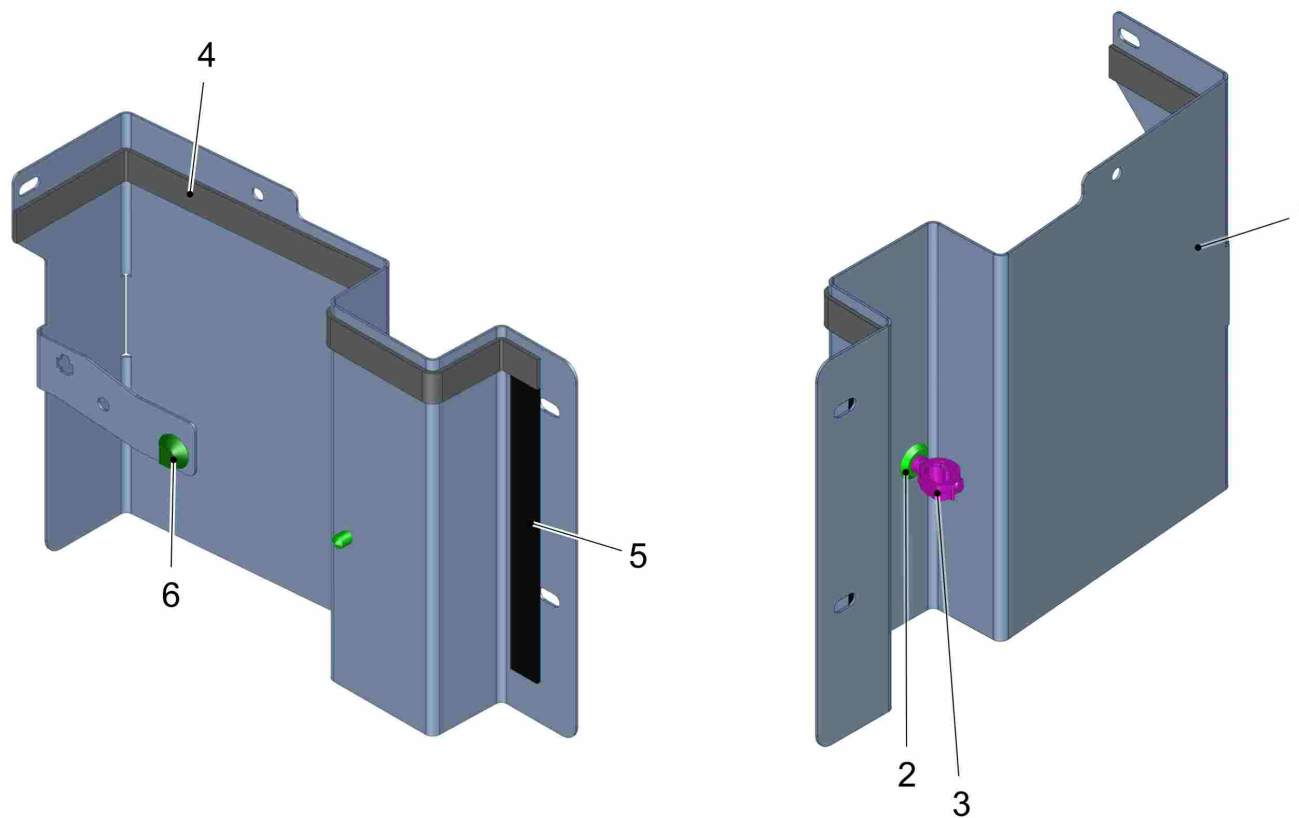

Separating plate (97159875) ->

81-60-1993 akt-Stand-Test

Pos.	Part-No.	Material-No.	Description	Measurement	DIN/ISO	Serial No. begin	Serial No. end	valid from	valid until	Remarks	Qty.	Unit
1	01376030	92034404	covering								1	PC
2	01370240	17526237	mounting feet								1	PC
3	01370250	17526245	retainer	ø13							1	PC
4	01031000	25505322	Sealing tape	20x6							0,470	M
5	01031000	25505322	Sealing tape	20x6							0,223	M
6	01278080	90667189	Mounting clip								1	PC