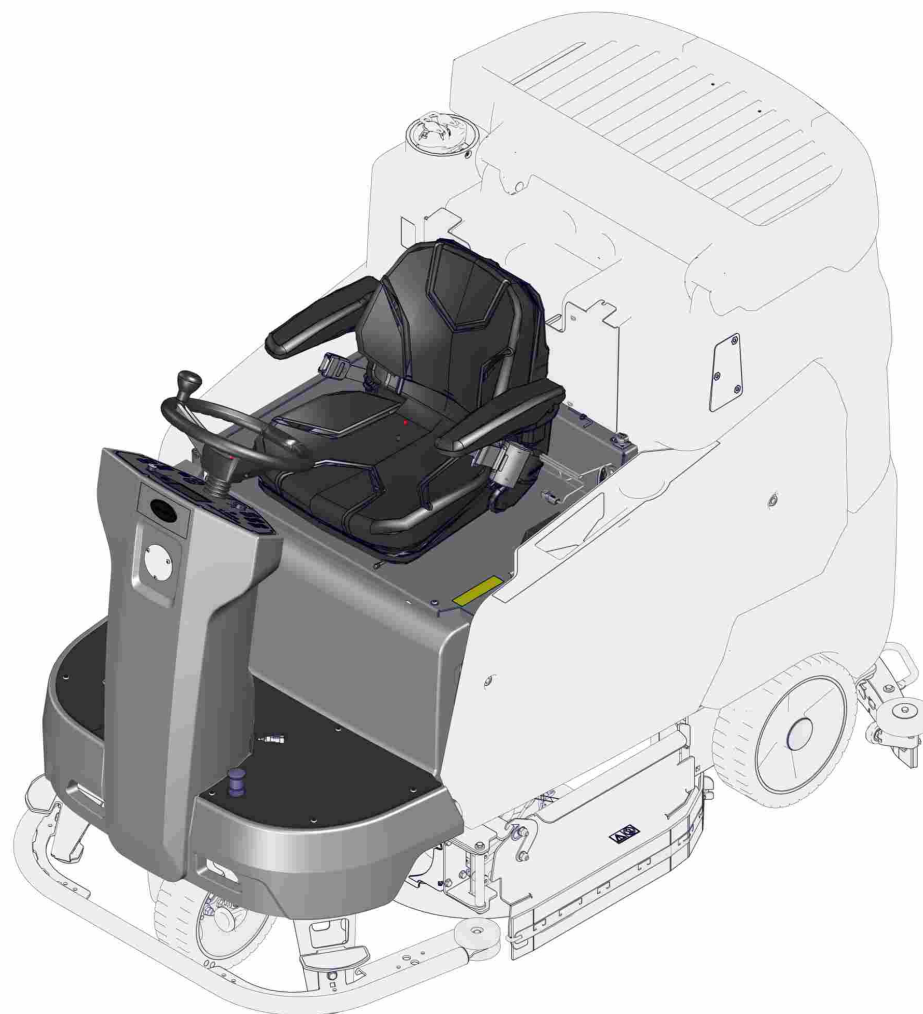

**Operation area (97145593 7182-70) ->**

81-60-1993 akt-Stand-Test

Pos.	Part-No.	Material-No.	Description	Measurement	DIN/ISO	Serial No. begin	Serial No. end	valid from	valid until	Remarks	Qty.	Unit
010	97152599 7182-70		Control console									
020	97152730		Control panel									
030	97156210		Seat group - seat variants									
040	97156228		Operation area - covering for electric equipment									