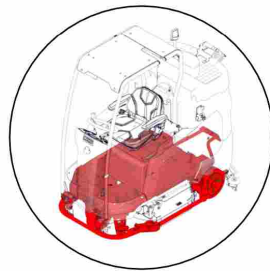

Pos.	Part-No.	Material-No.	Description	Measurement	DIN/ISO	Serial No. begin	Serial No. end	valid from	valid until	Remarks	Qty.	Unit
1	97147839		Chassis							Not available! Pos. has sub-assemblies! Please take double click on pos.no.!		
2	01371270	90685835	traction drive AC 36V 1,9kW								1	PC
3	97145221		Front bumper disk side broom 1080							Not available! Pos. has sub-assemblies! Please take double click on pos.no.!		
4	00156320	16552010	Spherical collar nut	A12-8 A3G	DIN 74361					With every exchange of wheel exchange the nuts, too, please!	5	PC
5	01375070	96162326	wheel, oil resistant, non-marking								1	PC
6	97153290		Rear axle, not driven							Not available! Pos. has sub-assemblies! Please take double click on pos.no.!		
7	01379670	01379670	temperature sensor, cpl.							thermo switch; content of item 2	1	PC
8	01379880	01379880	sensor, cpl.							Encoder; content of item 2	1	PC
9	01383440	01383440	repairing set Brake							content of item 2	1	PC