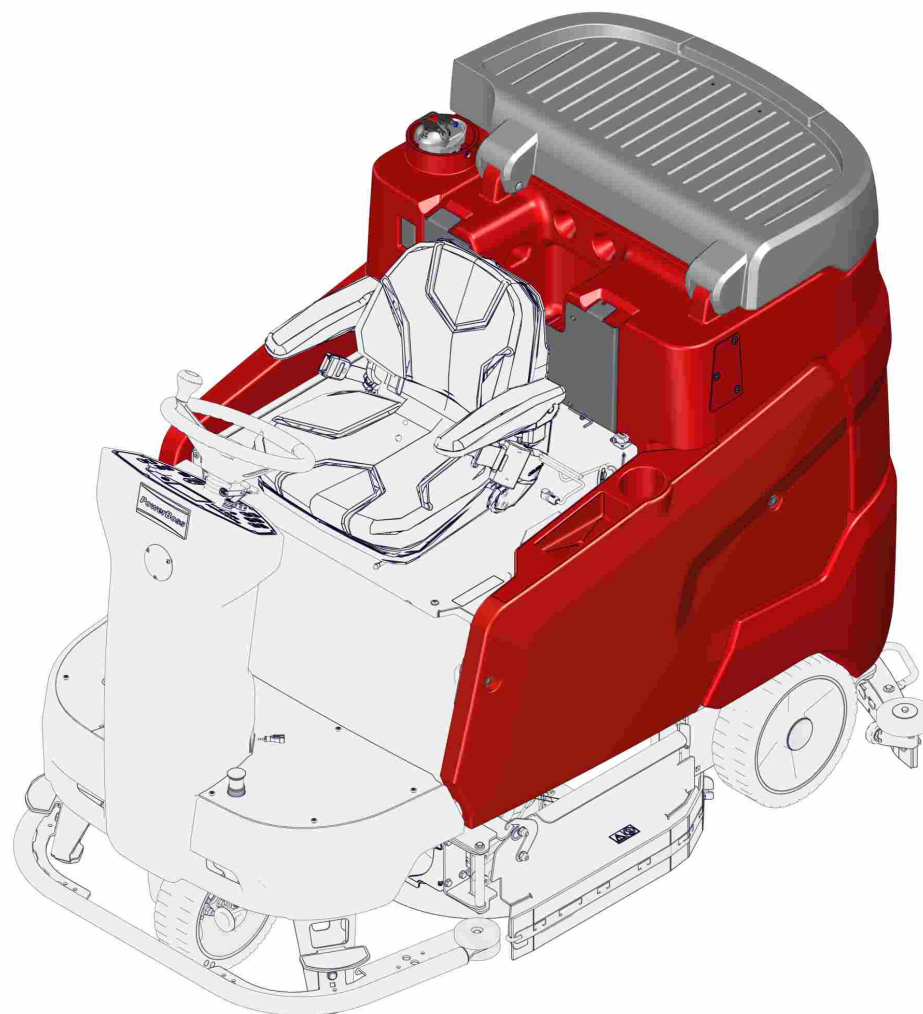

**Electric plate with option side broom system (97160238) ->**

81-60-1993 akt-Stand-Test

Pos.	Part-No.	Material-No.	Description	Measurement	DIN/ISO	Serial No. begin	Serial No. end	valid from	valid until	Remarks	Qty.	Unit
1	01015310	11126091	socket head screw	M5x10-8.8-N3	ISO 4762						1	PC
2	00053720	12310025	Washer	5-200HV-N2	ISO 7089						1	PC
K05	00965030	90696857	Relay	24V 10A/20A						lifting side broom	1	PC
W52	---		Spare part on request							97152193 wiring harness W52	1	