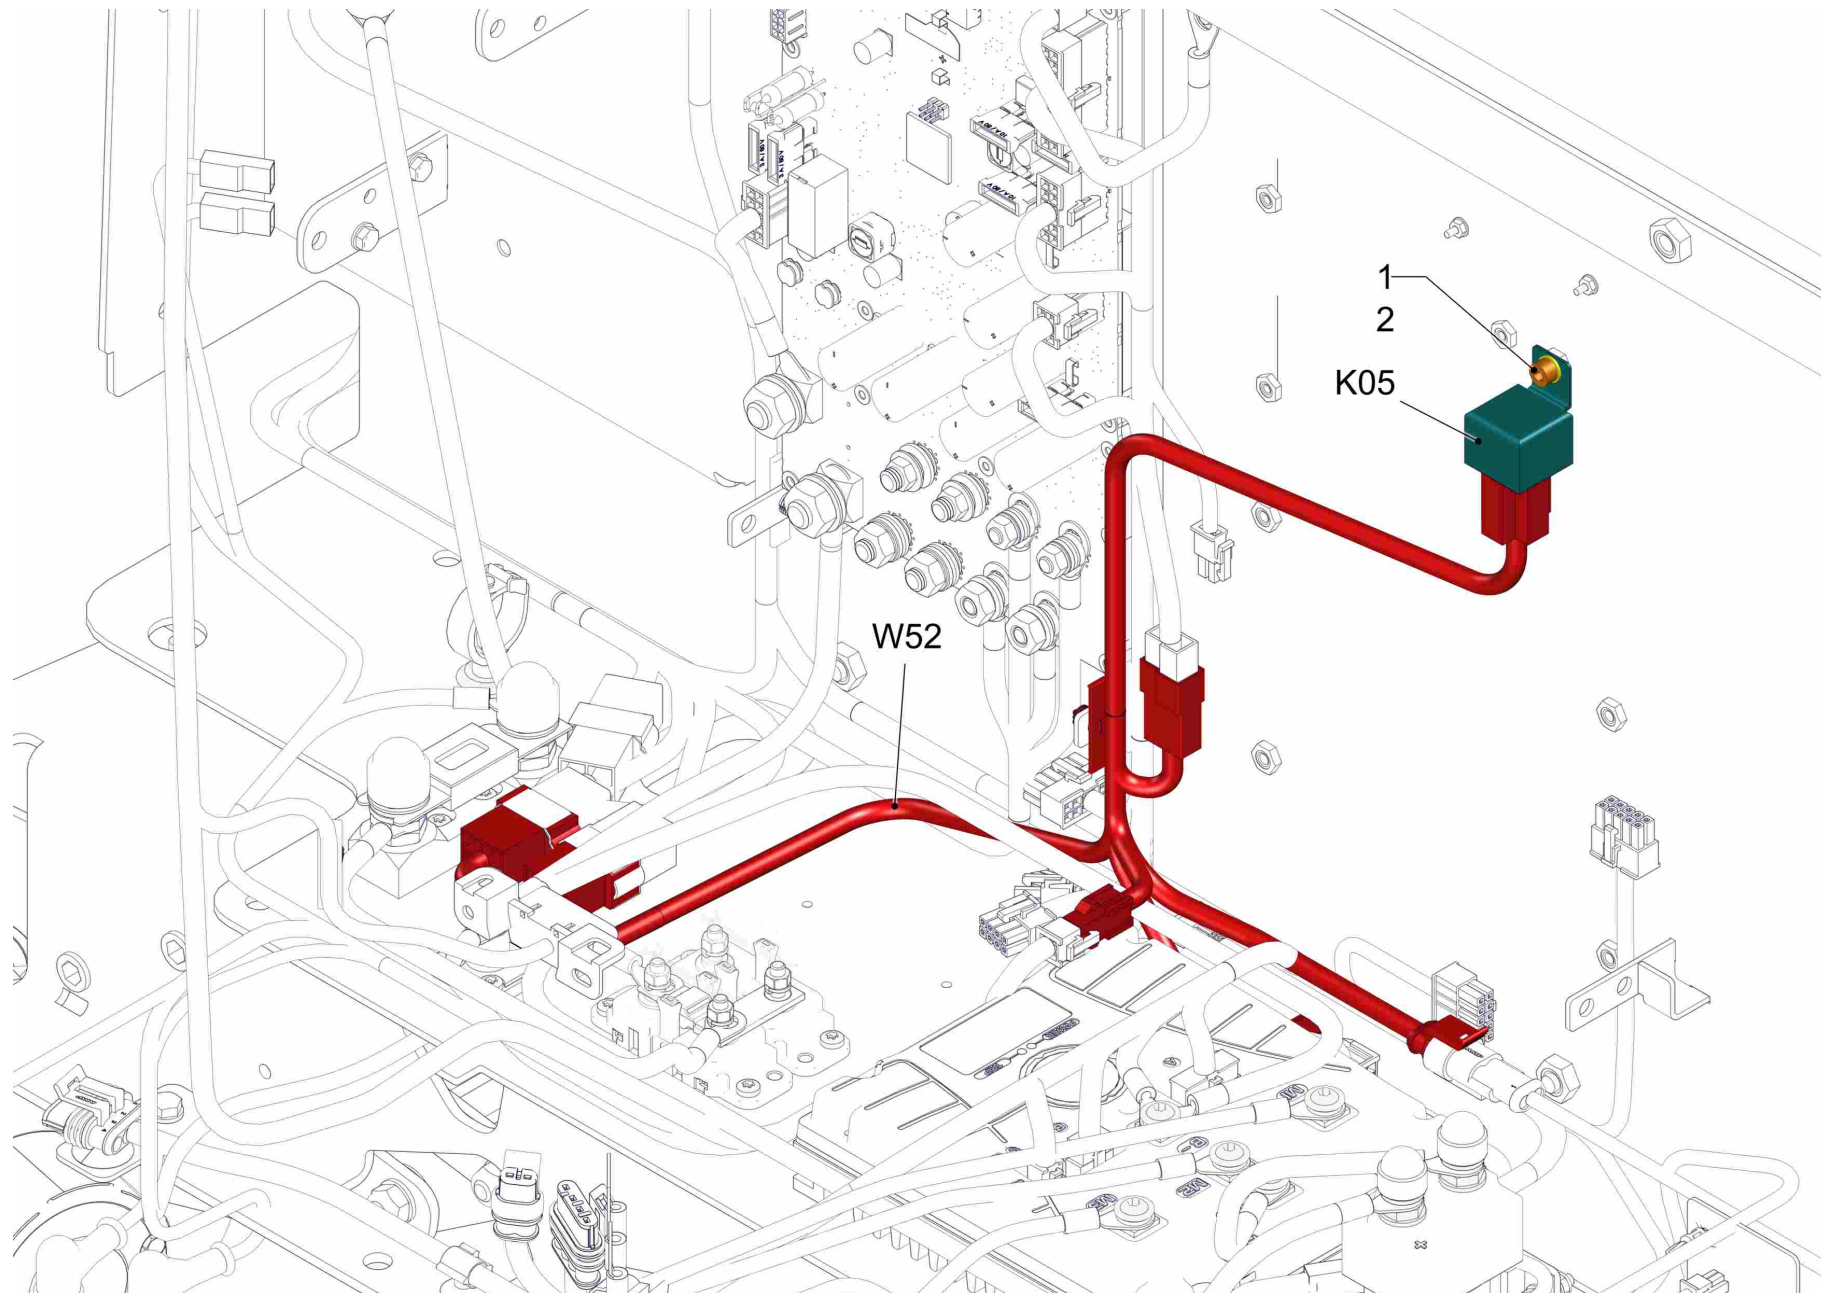

**Electric plate with option side broom system (97160238) ->**

81-60-1993 akt-Stand-Test

Pos.	Part-No.	Material-No.	Description	Measurement	DIN/ISO	Serial No. begin	Serial No. end	valid from	valid until	Remarks	Qty.	Unit
1	01015310	11126091	socket head screw	M5x10-8.8-N3	ISO 4762						1	PC
2	00053720	12310025	Washer	5-200HV-N2	ISO 7089						1	PC
K05	00965030	90696857	Relay	24V 10A/20A						lifting side broom	1	PC
W52	---		Spare part on request							97152193 wiring harness W52	1	