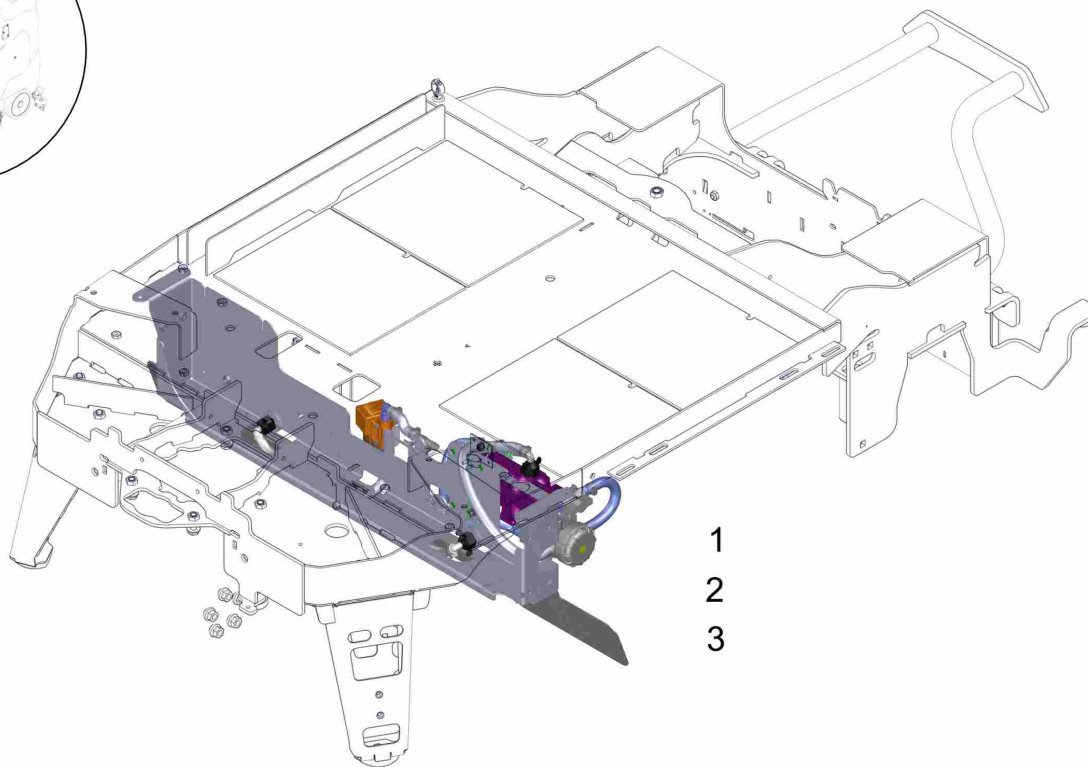

Water system (97145627 7182-72) ->

81-60-1993 akt-Stand-Test

Pos.	Part-No.	Material-No.	Description	Measurement	DIN/ISO	Serial No. begin	Serial No. end	valid from	valid until	Remarks	Qty.	Unit
010	97143879 7182-72		Water plate									
020	97155287		Tank connection water system									
030	97155258		Preliminary parts for spraying tools