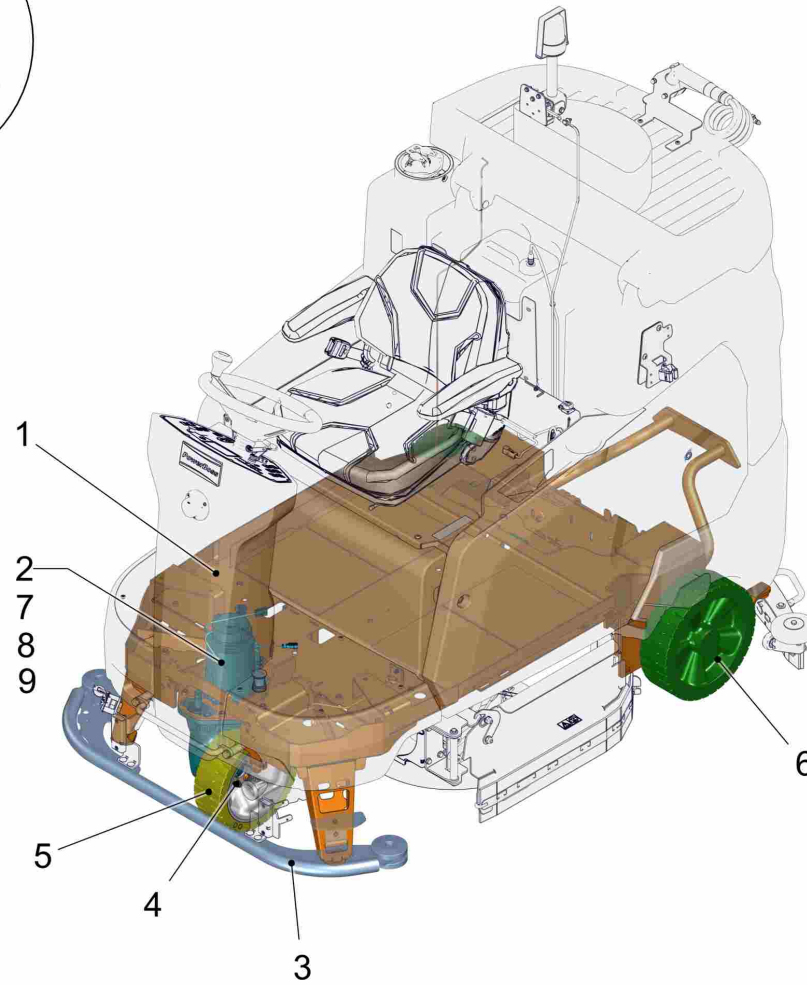

Pos.	Part-No.	Material-No.	Description	Measurement	DIN/ISO	Serial No. begin	Serial No. end	valid from	valid until	Remarks	Qty.	Unit
1	97147839		Chassis							Not available! Pos. has sub-assemblies! Please take double click on pos.no.!		
2	01371270	90685835	traction drive AC 36V 1,9kW								1	PC
3	97145221		Front bumper disk side broom 1080							Not available! Pos. has sub-assemblies! Please take double click on pos.no.!		
4	00156320	16552010	Spherical collar nut	A12-8 A3G	DIN 74361					With every exchange of wheel exchange the nuts, too, please!	5	PC
5	01375070	96162326	wheel, oil resistant, non-marking								1	PC
6	97153290		Rear axle, not driven							Not available! Pos. has sub-assemblies! Please take double click on pos.no.!		
7	01379670	01379670	temperature sensor, cpl.							thermo switch; content of item 2	1	PC
8	01379880	01379880	sensor, cpl.							Encoder; content of item 2	1	PC
9	01383440	01383440	repairing set Brake							content of item 2	1	PC