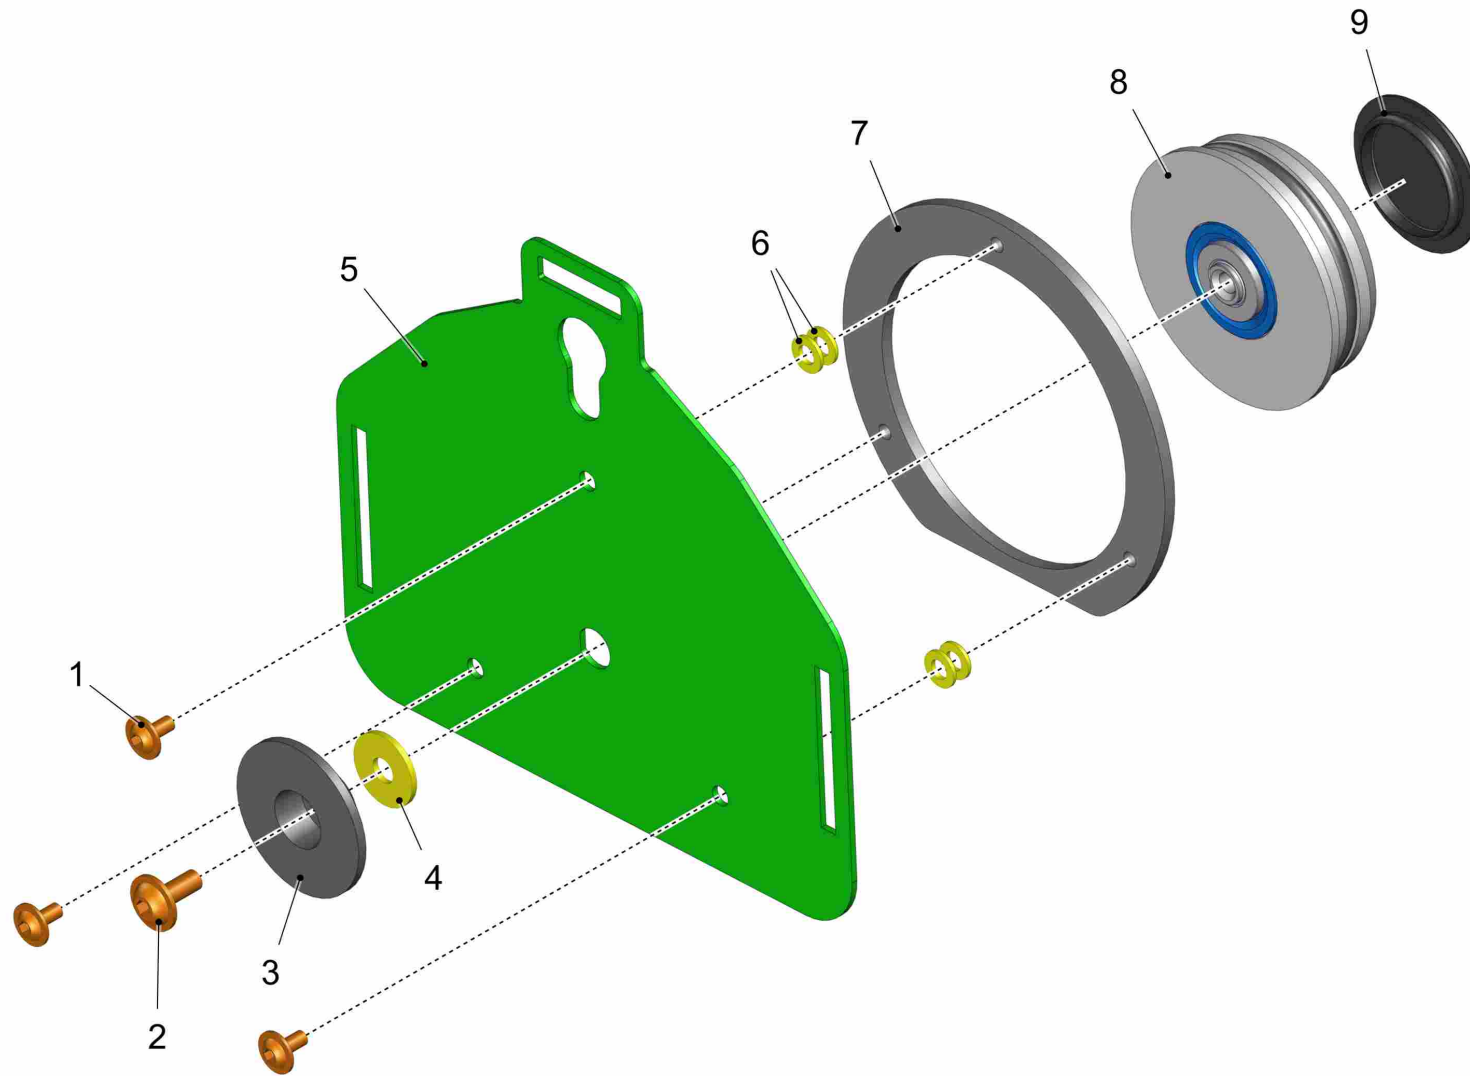

Side cover (01360580) ->

81-60-1993 akt-Stand-Test

Pos.	Part-No.	Material-No.	Description	Measurement	DIN/ISO	Serial No. begin	Serial No. end	valid from	valid until	Remarks	Qty.	Unit
1	01072520	11177179	Lens flange screw	M6x10-A2-70-T30	ISO7380-2						3	PC
2	01074320	11177187	Lens flange screw	M8x16-A2-70	ISO7380-2						1	PC
3	01377650	92046309	handle								1	PC
4	00902280	12332136	Washer	8-200HV-A4-70	ISO 7093						1	PC
5	01377570	92054568	side cover								1	PC
6	00102150	12310256	Washer	6-200HV-A2-70	ISO 7090						6	PC
7	01377680	92054584	protecting ring								1	PC
8	01360690	97145999	Counter bearing							Available! Item has sub-assemblies! Please take double click on item no.!	1	PC
9	01113940	15590821	Sealing plug	910/3205 SW							1	PC