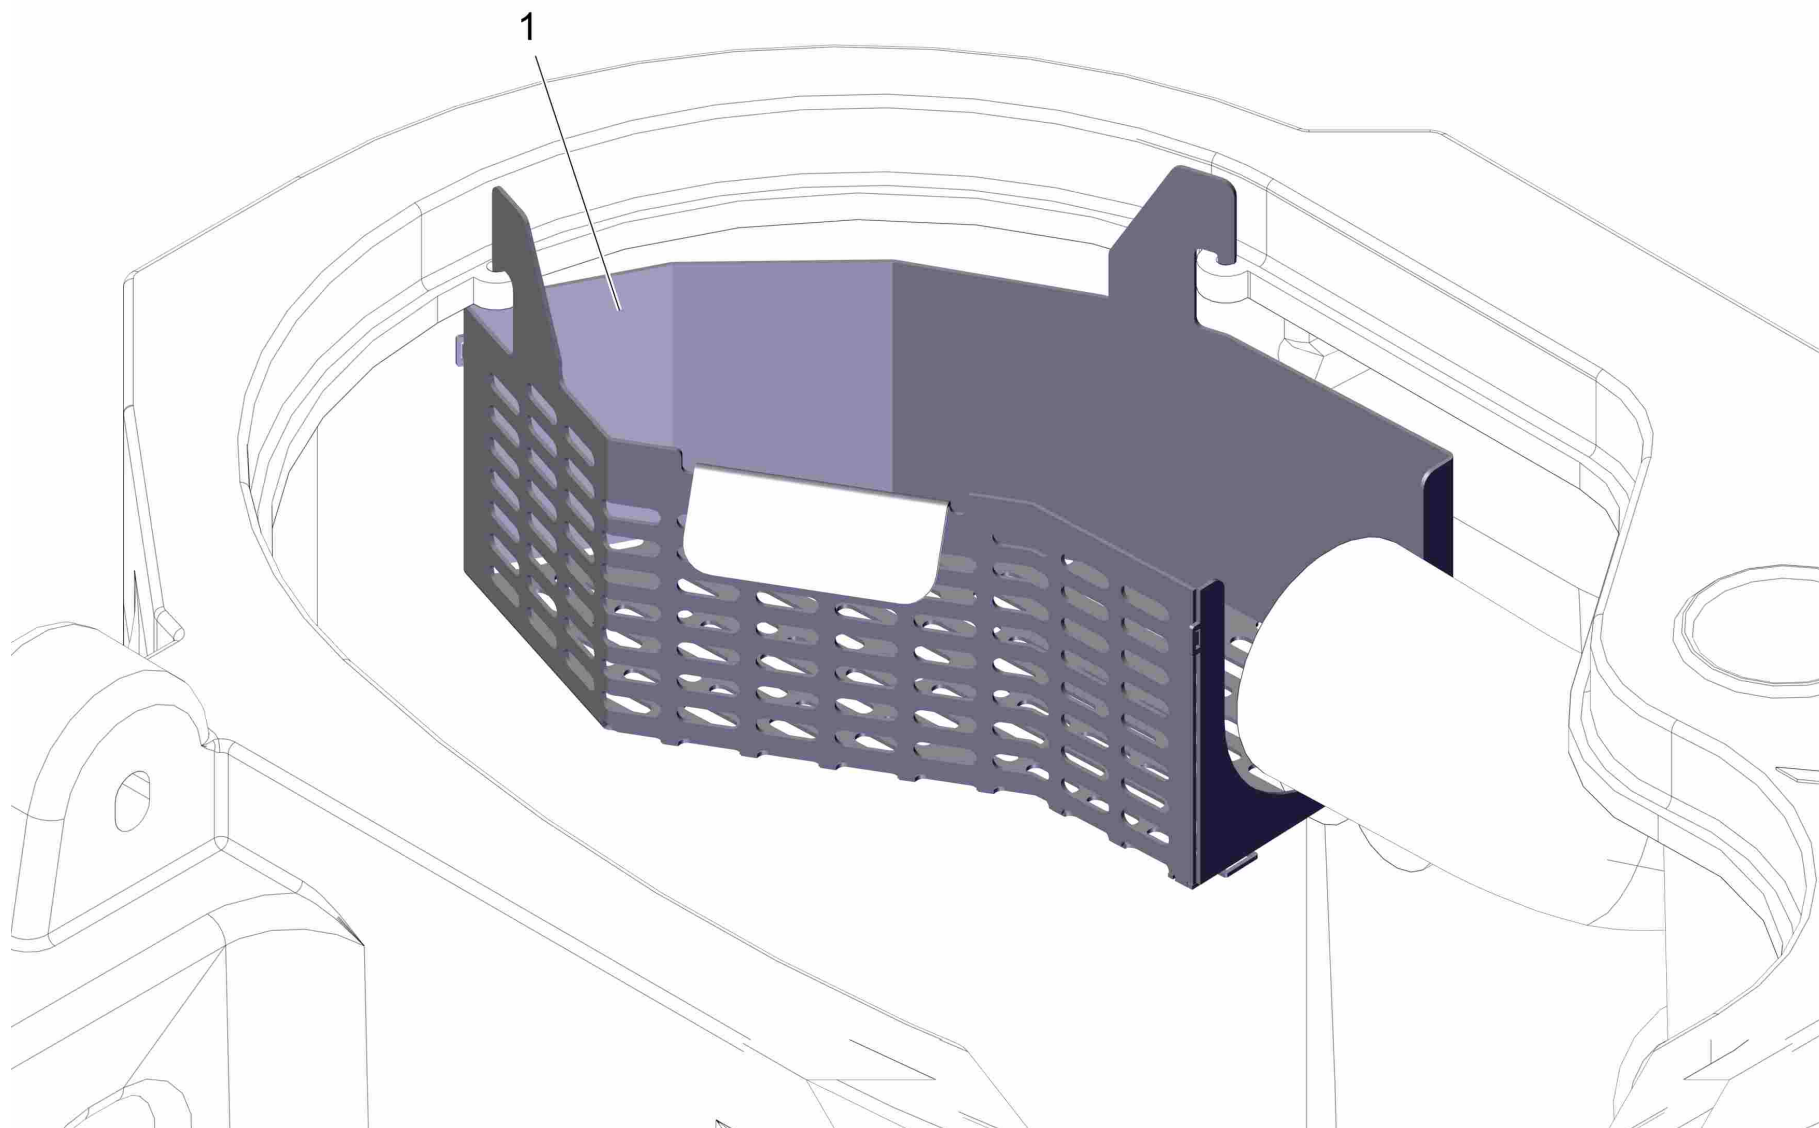

Retainer spraying nozzle (97147334) ->

81-60-1993 akt-Stand-Test

Pos.	Part-No.	Material-No.	Description	Measurement	DIN/ISO	Serial No. begin	Serial No. end	valid from	valid until	Remarks	Qty.	Unit
1	01373710	92044338	retainer								1	PC
2	01271540	11126851	socket head screw	M6x60-8.8-N3	ISO 4762						2	PC
3	01477410	17516873	pair of clamping	HRGL5KP35PP	DIN 3015						1	PC
4	00053730	12310033	Washer	6-200HV-N2	ISO 7089						2	PC
5	00051520	12040044	Hex. Nut	M6-6 A2G	DIN 985						2	PC
6	00525910	15592025	Lens cap	1000/1069 SW							2	PC