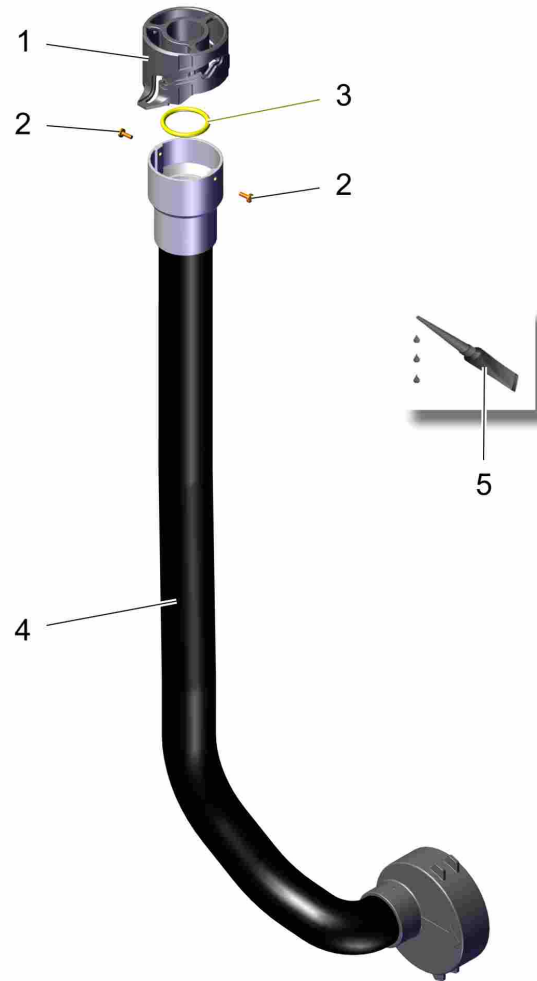

hose long, cpl. (01372360) ->

81-60-1993 akt-Stand-Test

Pos.	Part-No.	Material-No.	Description	Measurement	DIN/ISO	Serial No. begin	Serial No. end	valid from	valid until	Remarks	Qty.	Unit
1	00142230	97168355	cover								1	PC
2	00108650	11175189	lens head screw	M5x12-4.8-H-N2	ISO 7045						2	PC
3	01177960	15286957	O-Ring	42x5 NBR 55	DIN 3771						1	PC
4	-		Not supplied alone!							If needed order hose compl. 01372360, please!		
5	03009260	28990018	LOCTIDE sealing compound								1	PC