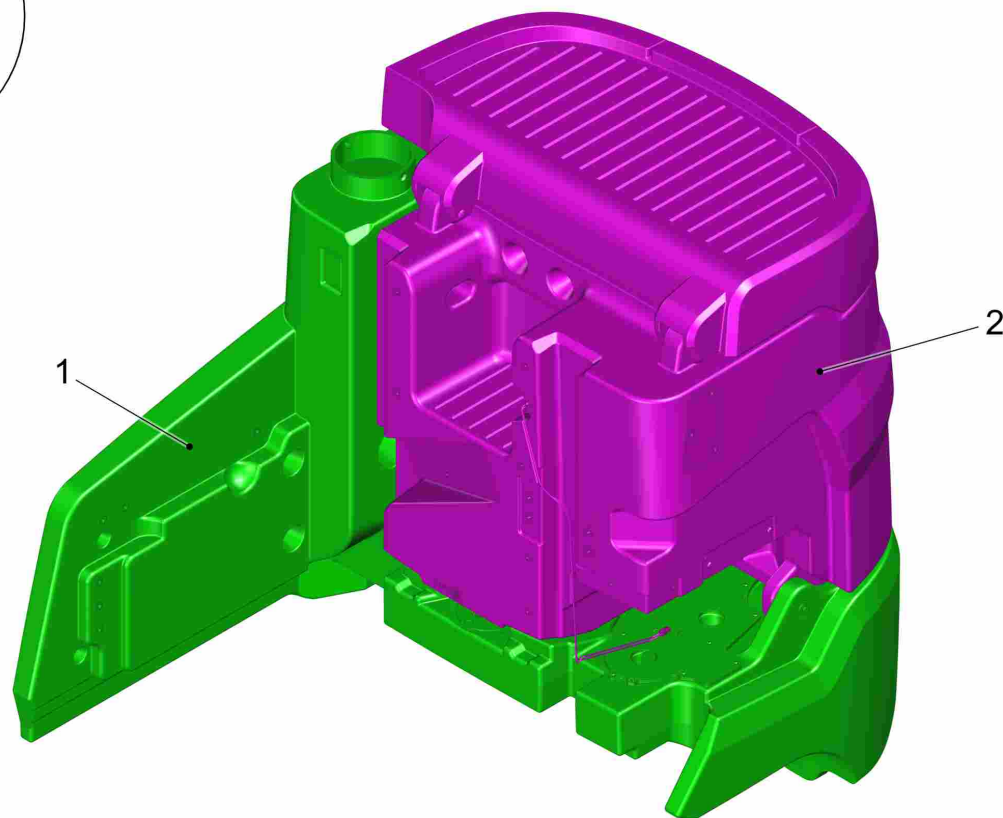

tanks standard red (available! No.03021570) (03021570) ->

81-60-1993 akt-Stand-Test

Pos.	Part-No.	Material-No.	Description	Measurement	DIN/ISO	Serial No. begin	Serial No. end	valid from	valid until	Remarks	Qty.	Unit
1	03021570-1		Fresh water tank standard red							Not available! Pos. has sub-assemblies! Please take double click on pos.no.!		
2	03021570-2 7182-70		Foul water tank standard red							Not available! Pos. has sub-assemblies! Please take double click on pos.no.!