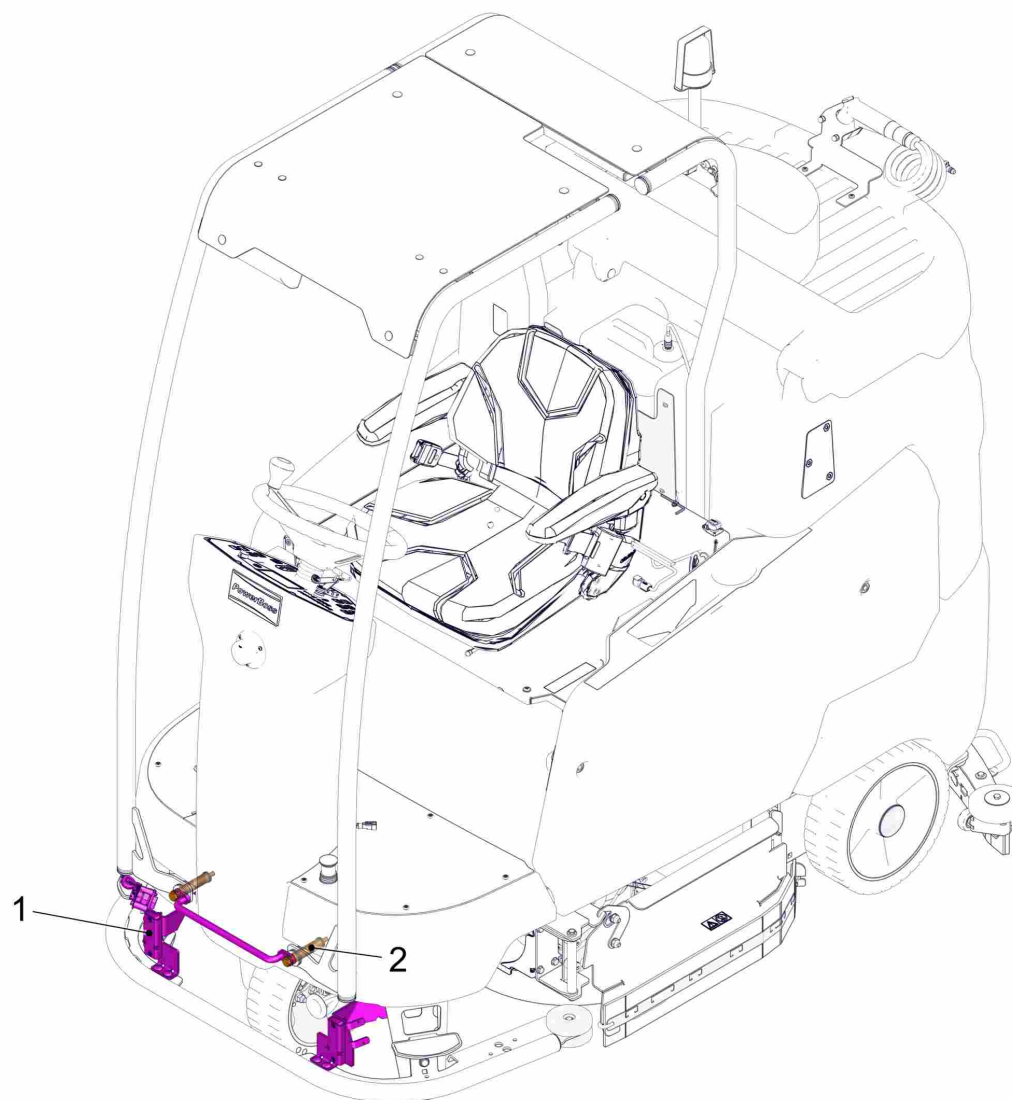

Mounting of equipment and superstructures (97145643 7182-70) ->

81-60-1993 akt-Stand-Test

Pos.	Part-No.	Material-No.	Description	Measurement	DIN/ISO	Serial No. begin	Serial No. end	valid from	valid until	Remarks	Qty.	Unit
1	97150304		Preliminary parts for pre-sweeping unit							Not available! Pos. has sub-assemblies! Please take double click on pos.no.!		
2	97159156	97159156	Pre-equipment parts							Not available! Pos. has sub-assemblies! Please take double click on pos.no.!