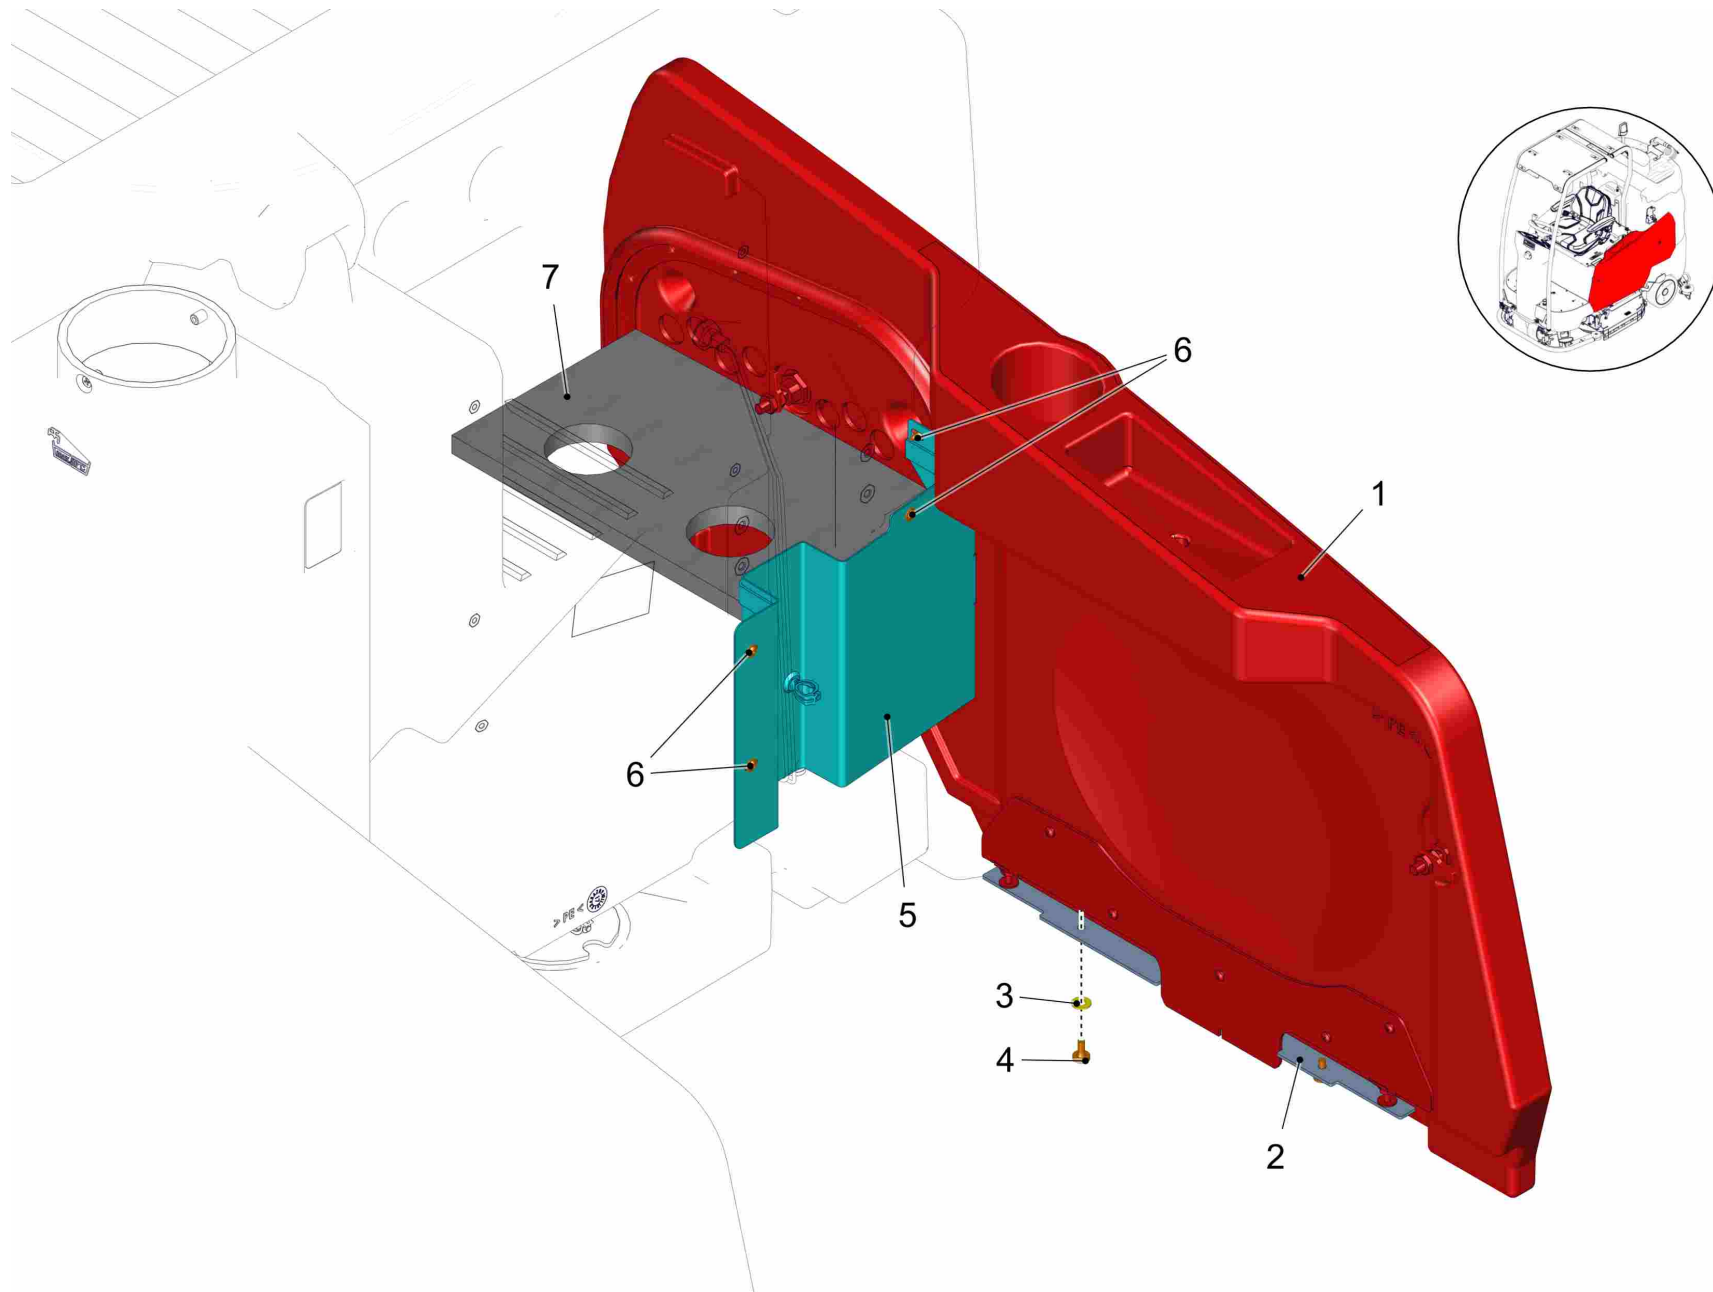

Side covering L.H. - seperating panel (97151013) ->

81-60-1993 akt-Stand-Test

Pos.	Part-No.	Material-No.	Description	Measurement	DIN/ISO	Serial No. begin	Serial No. end	valid from	valid until	Remarks	Qty.	Unit
1	97146286		Side covering							Not available! Pos. has sub-assemblies! Please take double click on pos.no.!		
2	01376220	92037100	sheet metal								1	PC
3	00740090	12520053	Detent edged washer	SKM-8-8.8 dac							2	PC
4	01272710	11702172	self tapping screw	D 7500 PE M8x16-St-flZnnc-480							2	PC
5	97159875		Separating plate							Not available! Pos. has sub-assemblies! Please take double click on pos.no.!		
6	01072520	11177179	Lens flange screw	M6x10-A2-70-T30	ISO7380-2						4	PC
7	01376250	92042134	sealing plate								1	PC