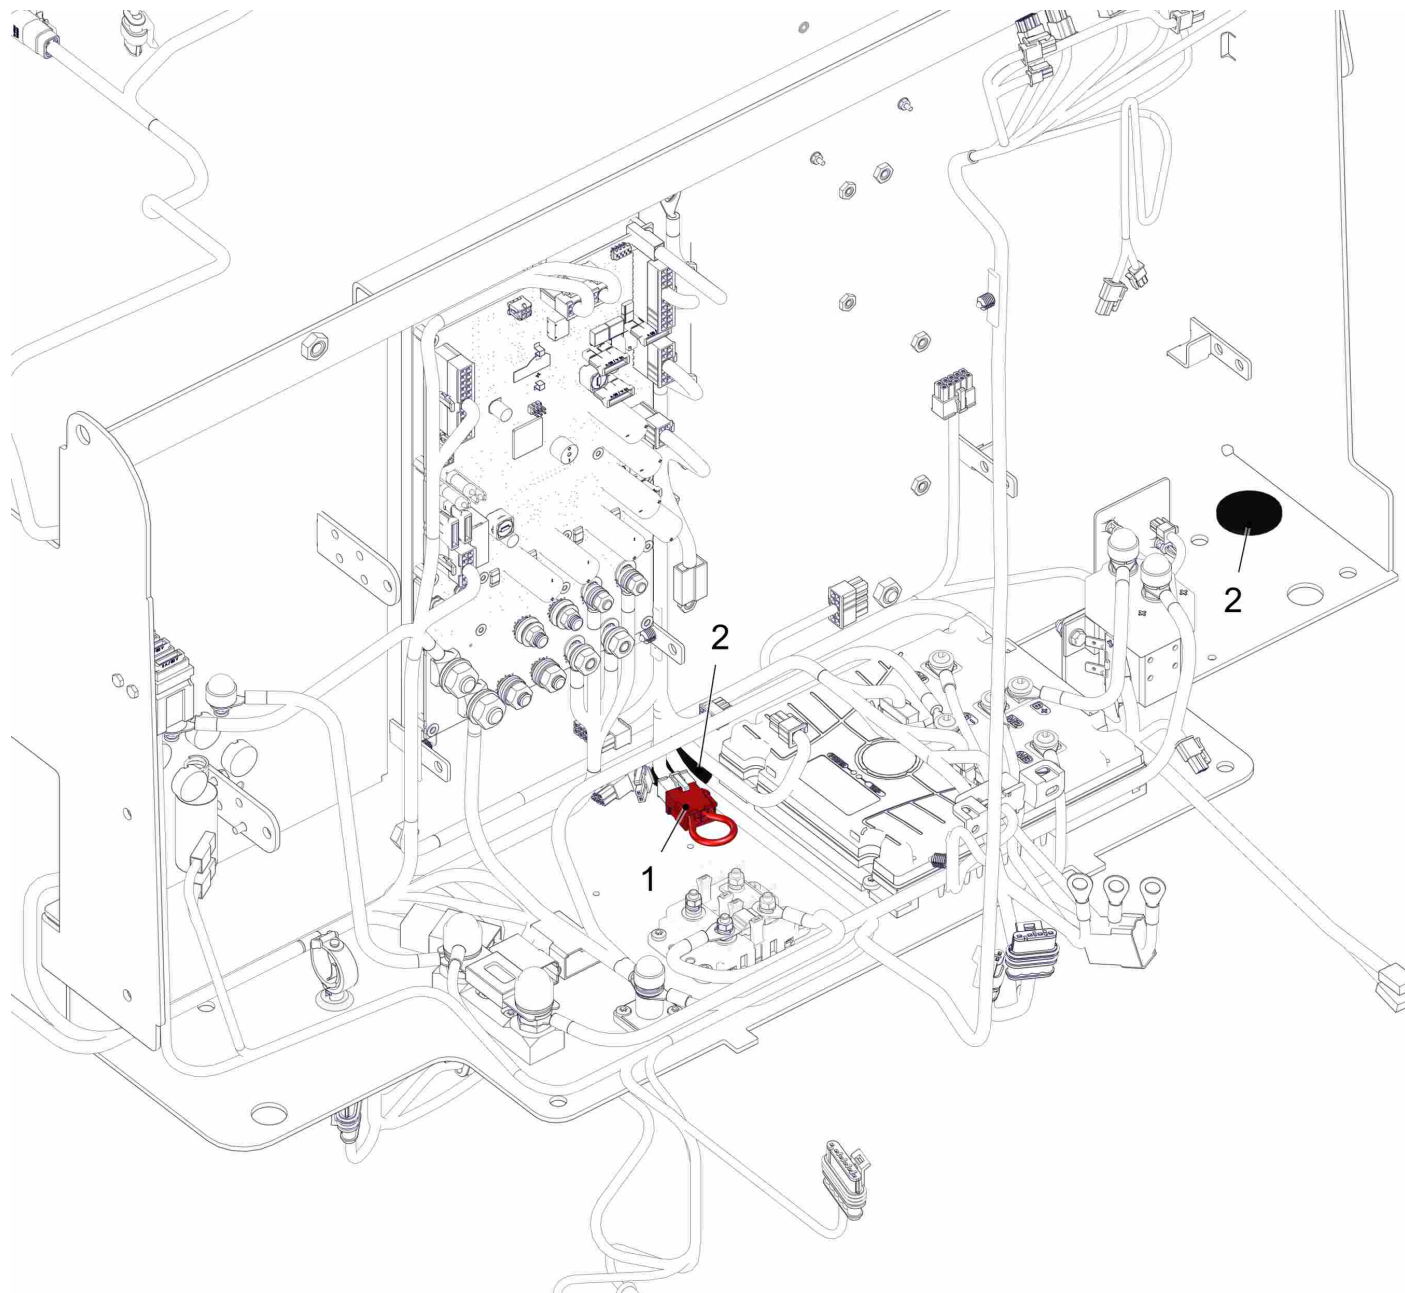

Electric plate without 4-wheel drive (97156186) ->

81-60-1993 akt-Stand-Test

Pos.	Part-No.	Material-No.	Description	Measurement	DIN/ISO	Serial No. begin	Serial No. end	valid from	valid until	Remarks	Qty.	Un it
1	03020460	97145916	cable loom WS6								1	PC
2	00130790	15590128	Drain plug	F24 SW							2	PC