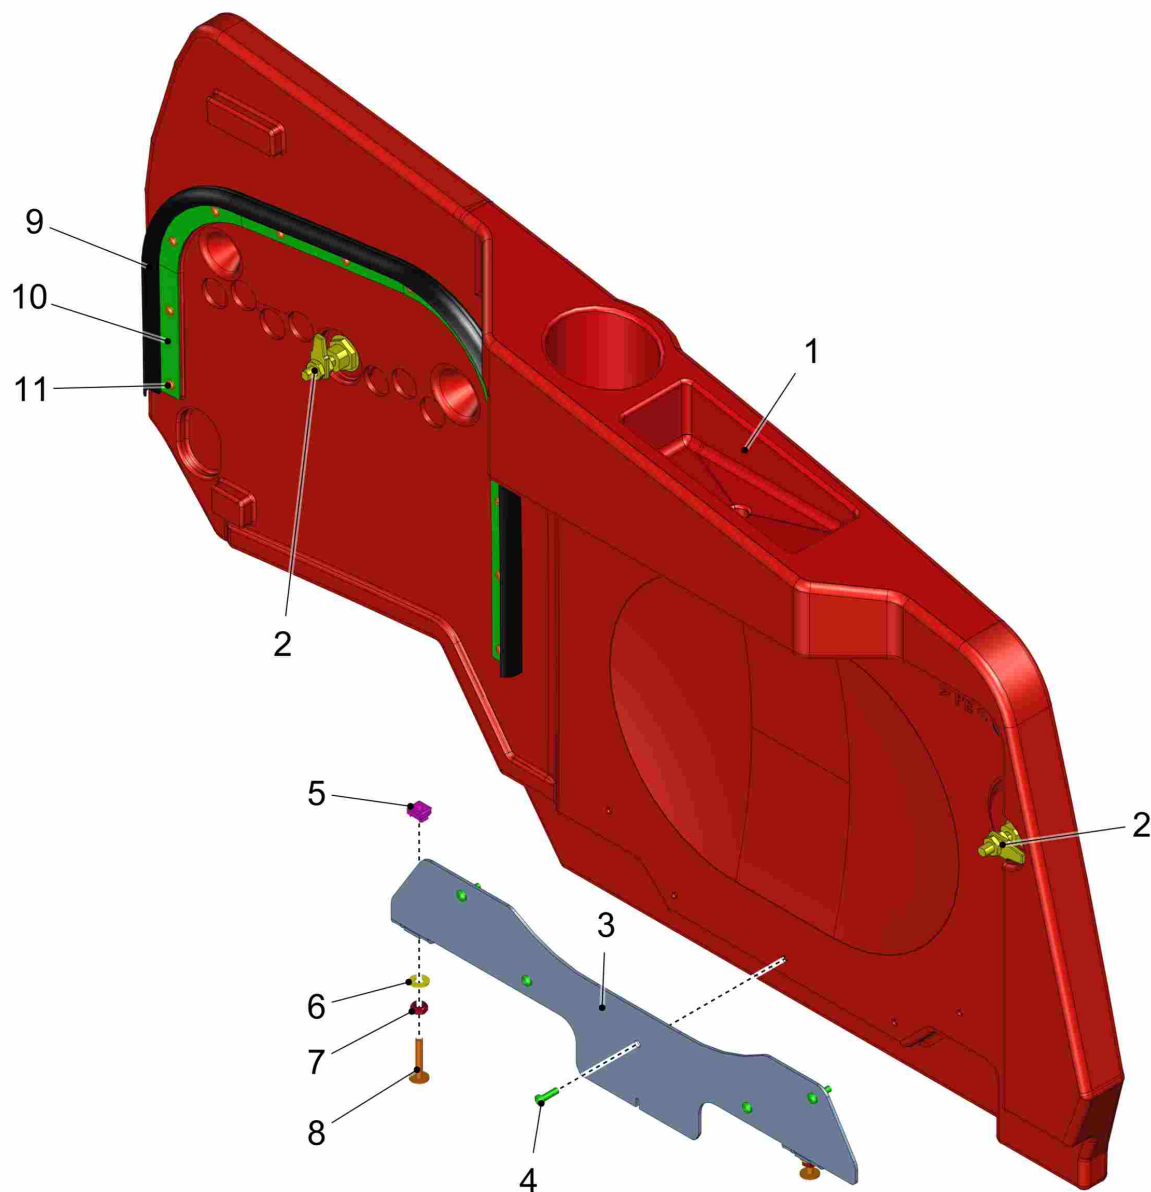

Retaining of battery plug (97160568) ->

81-60-1993 akt-Stand-Test

Pos.	Part-No.	Material-No.	Description	Measurement	DIN/ISO	Serial No. begin	Serial No. end	valid from	valid until	Remarks	Qty.	Unit
1	01000850	11177094	Lens flange screw	M6x12-10.9-N11	ISO7380-2						2	PC
2	00730940	12520045	Detent edged washer	SKM-6-dacrometisiert							2	PC
3	01376620	96162599	adapter plate								1	PC

Side covering L.H. - seperating panel (97151013) ->

81-60-1993 akt-Stand-Test

Pos.	Part-No.	Material-No.	Description	Measurement	DIN/ISO	Serial No. begin	Serial No. end	valid from	valid until	Remarks	Qty.	Unit
1	97146286		Side covering							Not available! Pos. has sub-assemblies! Please take double click on pos.no.!		
2	01376220	92037100	sheet metal								1	PC
3	00740090	12520053	Detent edged washer	SKM-8-8.8 dac							2	PC
4	01272710	11702172	self tapping screw	D 7500 PE M8x16-St-flZnnc-480							2	PC
5	97159875		Separating plate							Not available! Pos. has sub-assemblies! Please take double click on pos.no.!		
6	01072520	11177179	Lens flange screw	M6x10-A2-70-T30	ISO7380-2						4	PC
7	01376250	92042134	sealing plate								1	PC