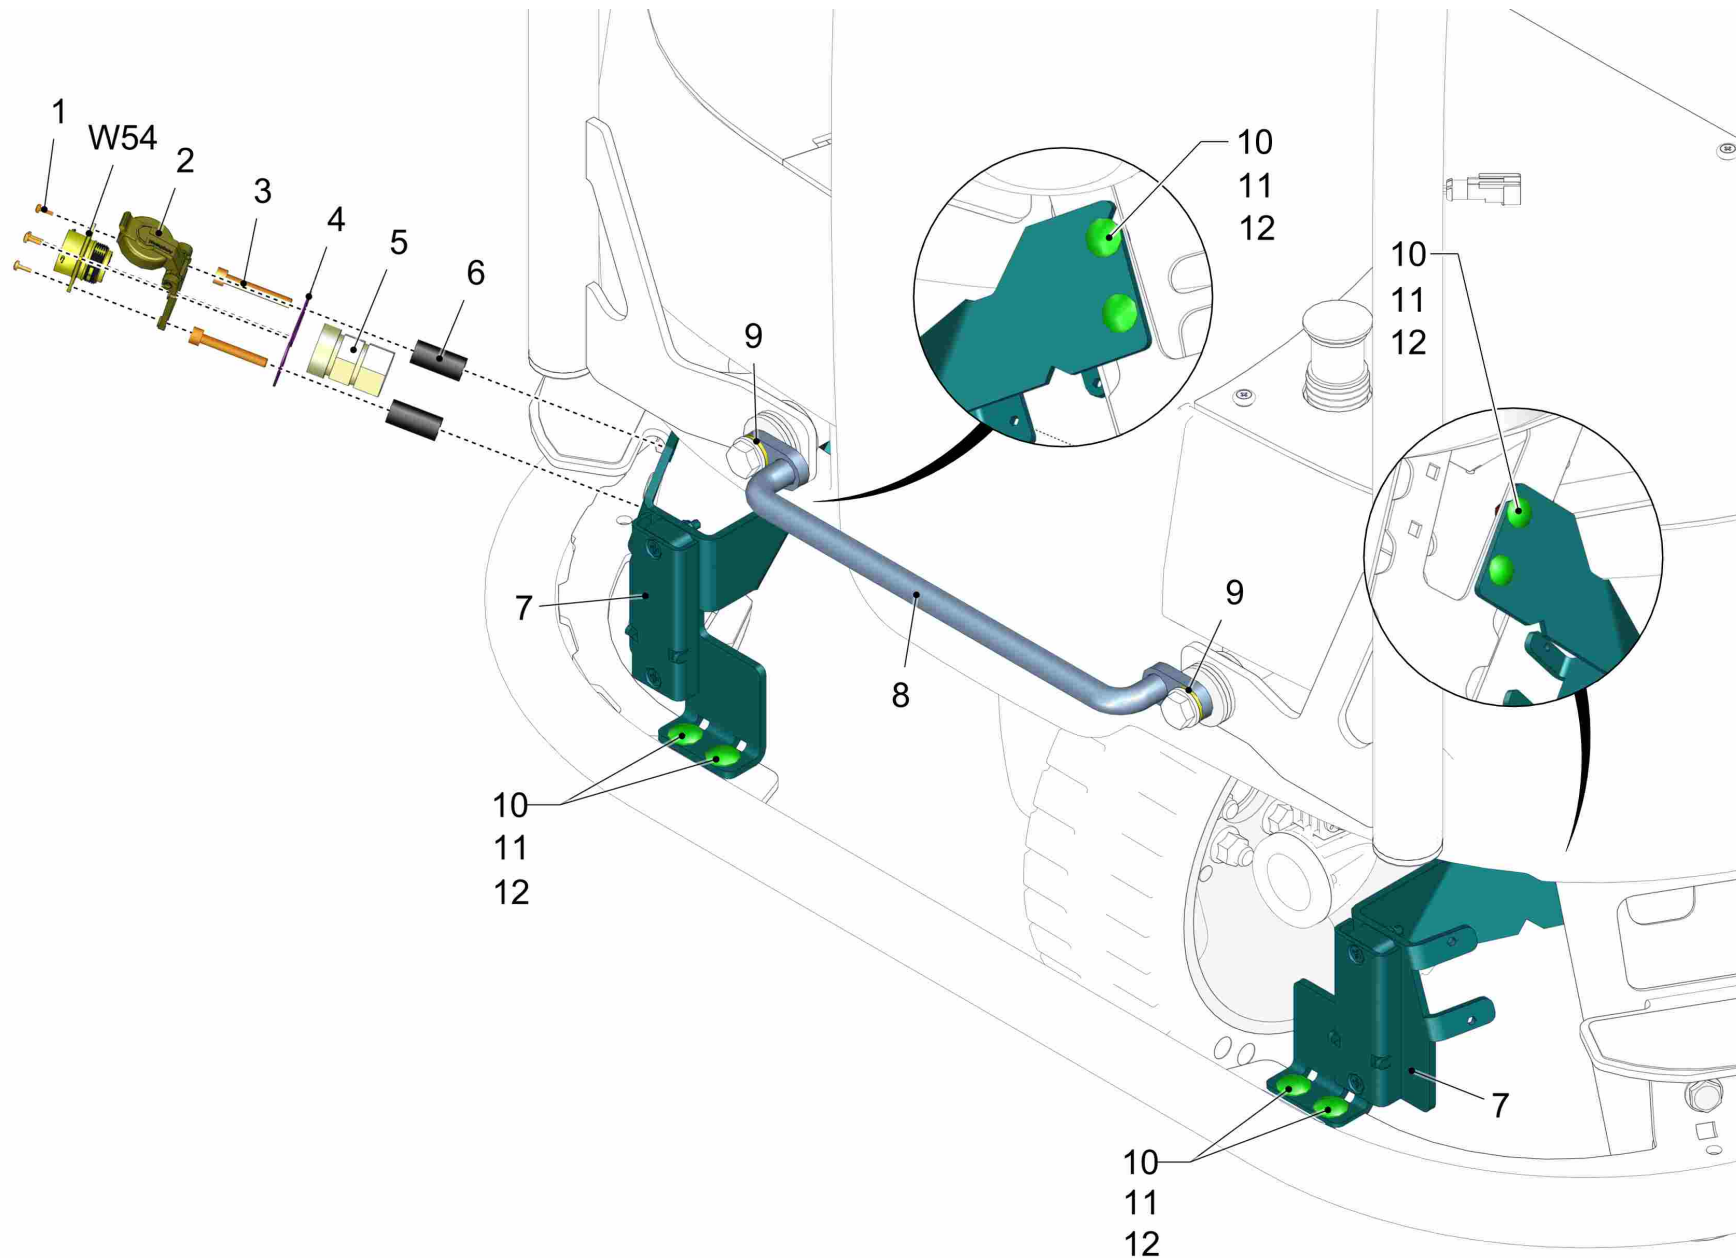

Preliminary parts for pre-sweeping unit (97150304) ->

81-60-1993 akt-Stand-Test

Pos.	Part-No.	Material-No.	Description	Measurement	DIN/ISO	Serial No. begin	Serial No. end	valid from	valid until	Remarks	Qty.	Unit
1	01110570	11702149	Screw	M3x8-St A2B	DIN 7500-PE						4	PC
2	01496210	19730641	Flap lid								1	PC
3	01383640	11702214	screw		DIN 7500-EE M6x40-ST galZn8Di SP						2	PC
4	01375500	92041318	adapter								1	PC
5	01498920	90641374	connection piece	NW17						content of wiring harness W54	1	PC
6	01271700	90544701	Bushing								2	PC
7	97153472-97 153480		Preliminary parts for pre-sweeping unit L.H. and R.H.							Not available! Pos. has sub-assemblies! Please take double click on pos.no.!		
8	01375760	96159454	bracket								1	PC
9	00053770	12310066	Washer	12-200HV-N3	ISO 7089						2	PC
10	00878410	11620283	Round head screw	M8x20-8.8 A2G	DIN 603						8	PC
11	00740090	12520053	Detent edged washer	SKM-8-8.8 dac							8	PC
12	00053350	12022059	Hex. Nut	M8-8 A2G	DIN 934						8	PC
W54	03022000	97160022	wiring harness W54							socket, 9 pins - available only with compl. Harness W54	1	PC