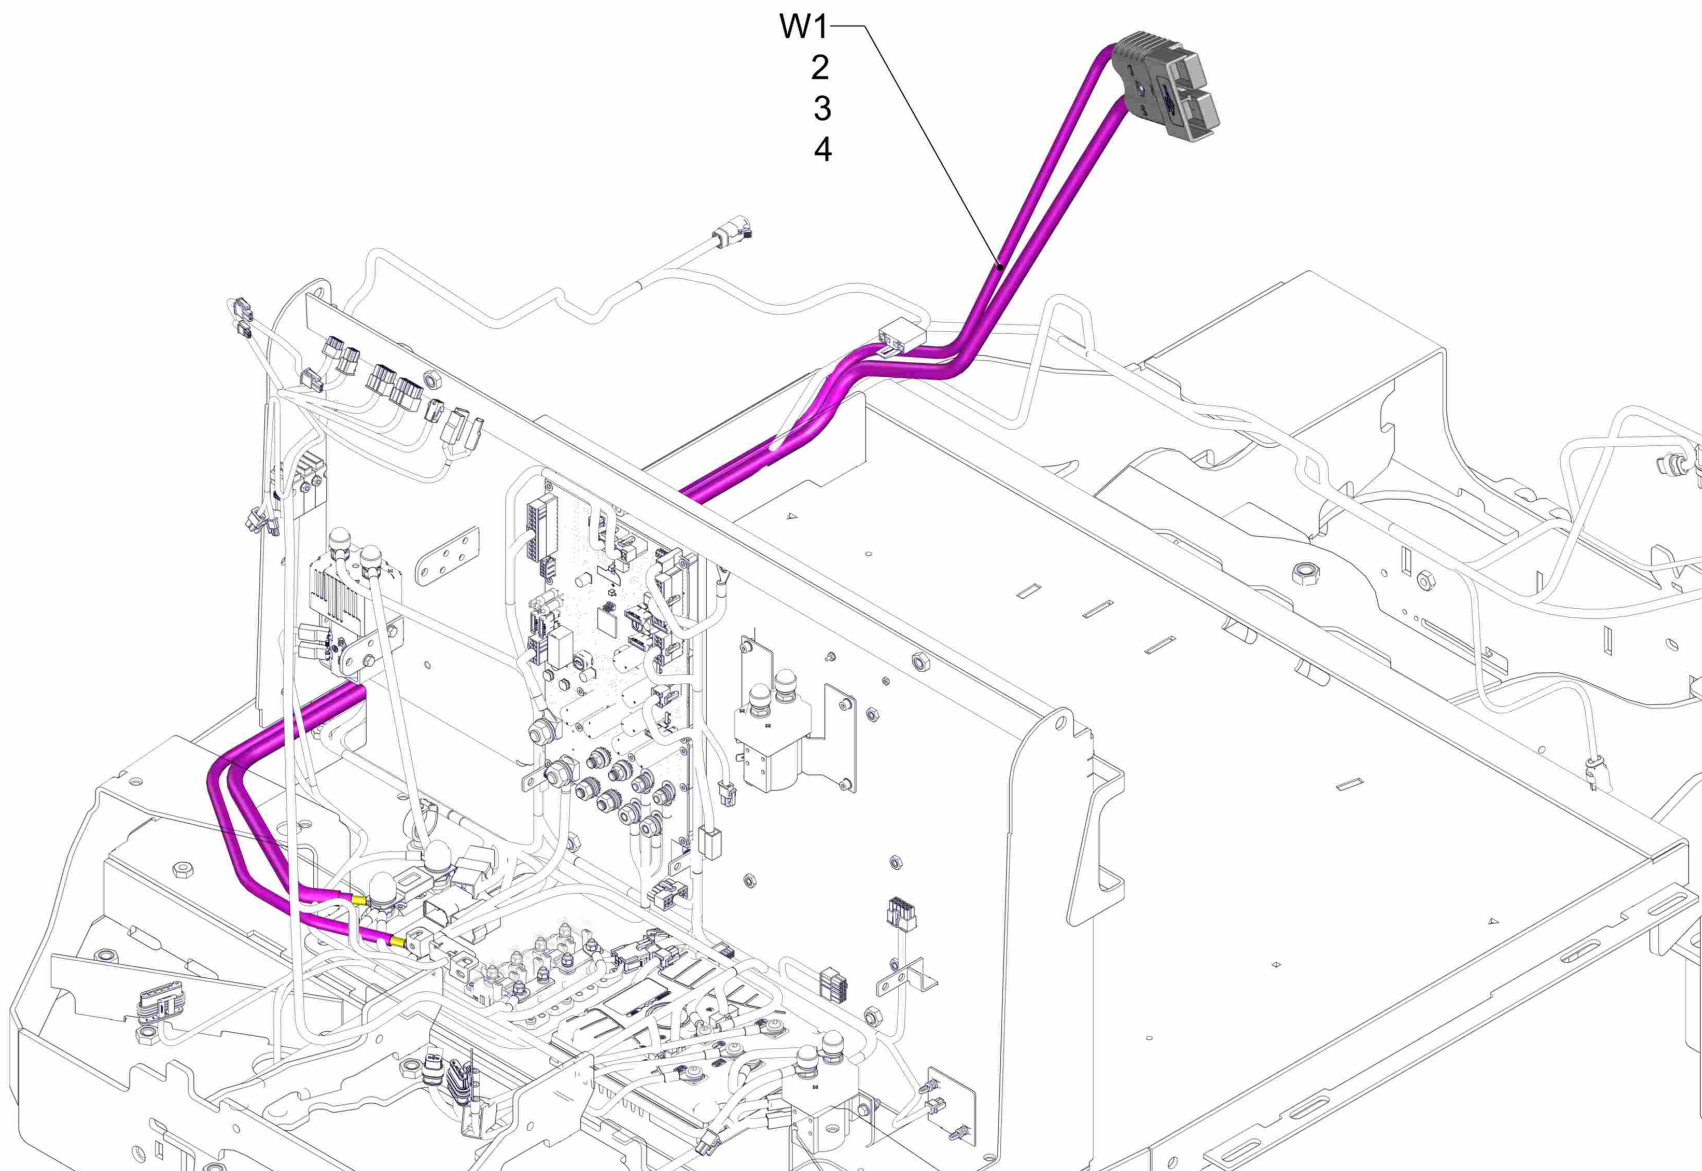

Wiring harness battery connection (97160089) ->

81-60-1993 akt-Stand-Test

Pos.	Part-No.	Material-No.	Description	Measurement	DIN/ISO	Serial No. begin	Serial No. end	valid from	valid until	Remarks	Qty.	Unit
2	01163580	25856139	Shrinkable tube	19,1x0,8-PVC bl-HTS-B11						content of harness W1	0,100	M
3	01377150	25856196	heat shrink tube 19,1x0,8-PVC 2 1 red							content of harness W1	0,100	M
4	01497550	25857251	corrugated hose	NW23						content of harness W1	1,530	M
W1	03021920	97157044	wiring harness W1							incl.items 2-4	1	PC