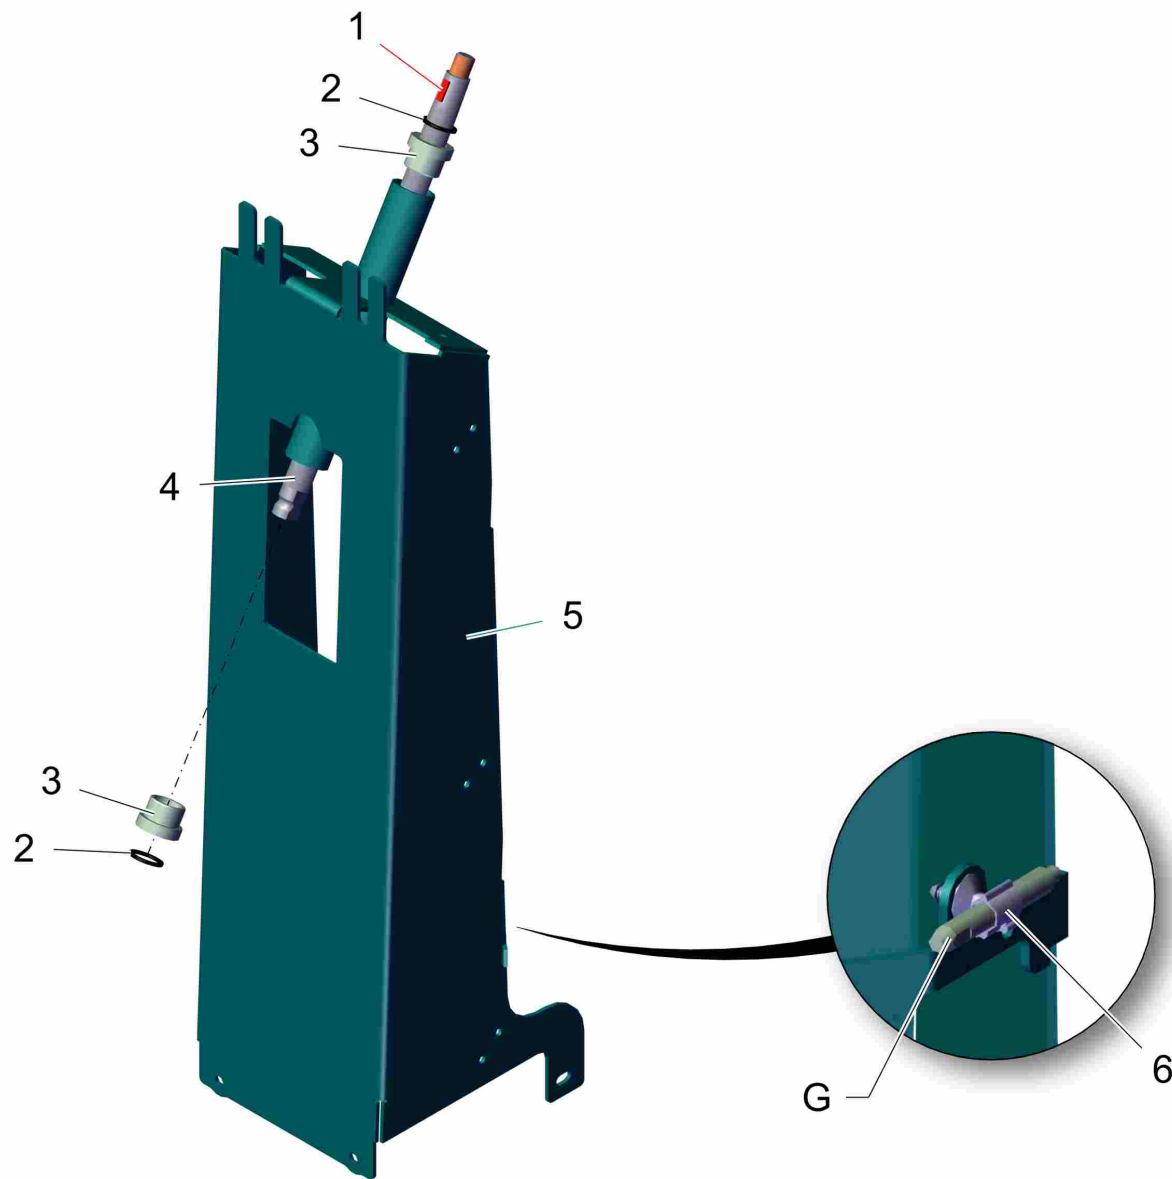

Steering system (97135206) ->

81-60-1993 akt-Stand-Test

Pos.	Part-No.	Material-No.	Description	Measurement	DIN/ISO	Serial No. begin	Serial No. end	valid from	valid until	Remarks	Qty.	Unit
1	00701170	13545082	Woodruff key	5x6,5-St60k	DIN 6888						1	PC
2	00554400	15286529	O-ring oil resistant	20x3 80 Shore							2	PC
3	00523630	90302258	Bushing								2	PC
4	01373910	90685645	shaft								1	PC
5	03020220	96151659	steering holder								1	PC
6	01493500	90639121	Retainer	NW7,5							1	PC
G	-		Not supplied alone!							handle to solve brake of drive unit