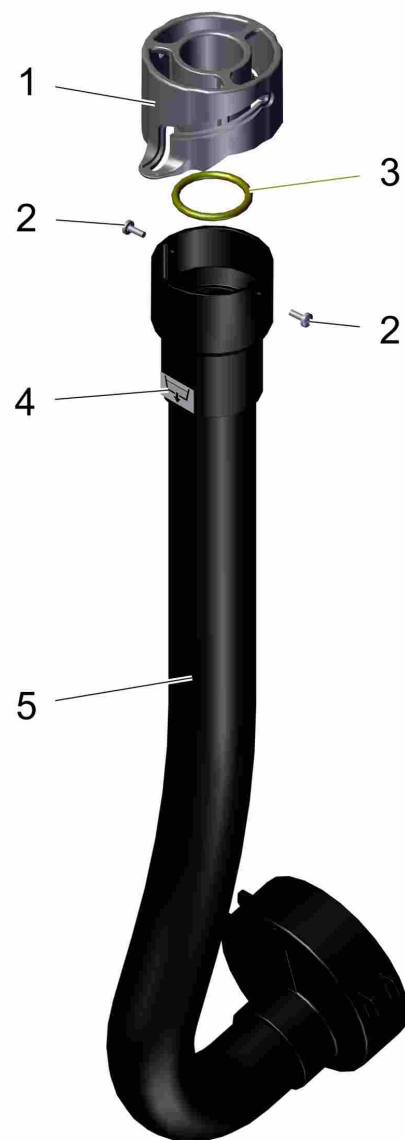

Cover's put-up hinge (97159743) ->

81-60-1993 akt-Stand-Test

Pos.	Part-No.	Material-No.	Description	Measurement	DIN/ISO	Serial No. begin	Serial No. end	valid from	valid until	Remarks	Qty.	Unit
1	00102140	12040242	Hex. Nut	M6-A2-70	DIN 985						2	PC
2	00854210	12332094	Washer	6-200HV-A2-70	ISO 7093						2	PC
3	01102770	14898019	Approach disk	12,5x26x1,5-POM							4	PC
4	01372950	92000215	cover put-up hinge								1	PC
5	01279800	90661745	bushing								2	PC
6	01372960	92061068	put-up hinge bearing								2	PC
7	00054720	11225489	Countersunk screw	M6x20-A2-70	ISO 10642						2	PC