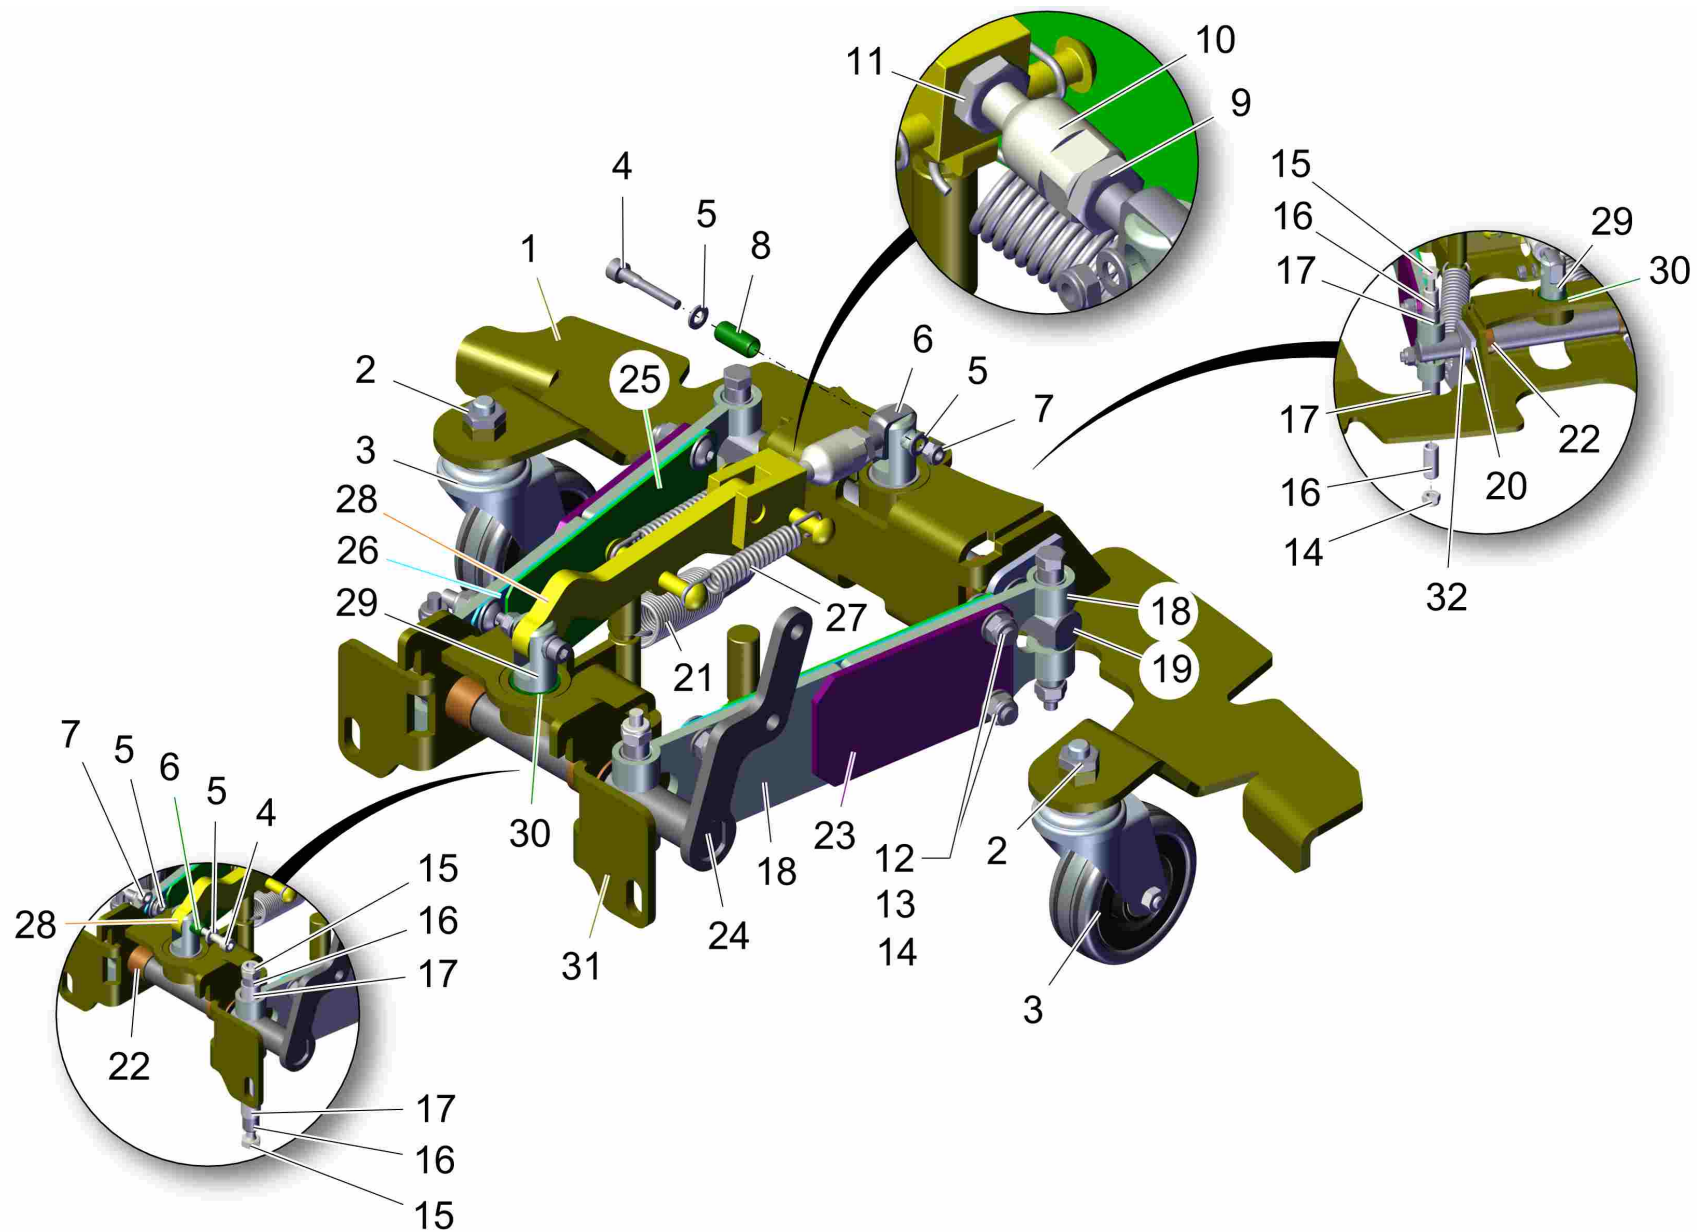

Squeegee linkage group (03021740) ->

81-60-1993 akt-Stand-Test

Pos.	Part-No.	Material-No.	Description	Measurement	DIN/ISO	Serial No. begin	Serial No. end	valid from	valid until	Remarks	Qty.	Unit
1	01372500	96141999	base plate								1	PC
2	00074710	12012027	Hex. Nut	M10-04-N2	ISO 4035						2	PC
3	01389590	92164276	steering roller	75mm		7182005055 72					2	PC
4	01278920	11126810	Socket head screw	M6x35-A2	ISO 4762						2	PC
5	00102150	12310256	Washer	6-200HV-A2-70	ISO 7090						4	PC
6	01373090	92002484	joint								1	PC
7	00102140	12040242	Hex. Nut	M6-A2-70	DIN 985						2	PC
8	01373280	92013978	bushing								2	PC
9	01375180	12012159	hexagon nut	M10x1-A2-40	ISO 4035						1	PC
10	01373080	92002435	adjustment bushing								1	PC
11	01380340	12012142	hexagon nut	M10x1-LH-A2-40	ISO 4035						1	PC
12	01164420	11177245	Lens flange screw	M8x25-A2-70	ISO7380-2						8	PC
13	01226400	12520210	Detent edged washer	SKS 8-1.4401							8	PC
14	00101540	12040259	Hex. Nut	M8-A2-70	DIN 985						12	PC
15	01371360	11039617	hexagon screw	M8x80-A2-70	ISO 4017						4	PC
16	01373460	92020361	spacer sleeve								8	PC
17	00077900	14896021	DU-Drying socket	12x14x15							8	PC
18	01373730	96151816	adapter								4	PC
19	01372720	90682386	shaft								1	PC
20	01372860	90695784	indicator								2	PC
21	01077710	90485137	Tension spring								2	PC
22	01377290	14895106	slide bearing bush	AMV-BV-20x23x31-21,5							4	PC
23	01373240	92010883	guide								2	PC
24	01373800	96154570	shaft								1	PC
25	01371600	90686510	leaf spring								2	PC
26	01371520	90686502	leaf spring								2	PC
27	01371560	92007335	tension spring								2	PC
28	01371620	96155320	fork head								1	PC
29	01371570	92002427	fork head								2	PC
30	00734550	14896112	DU-Drying socket	20x23x20							2	PC
31	01373780	96154265	stop								1	PC