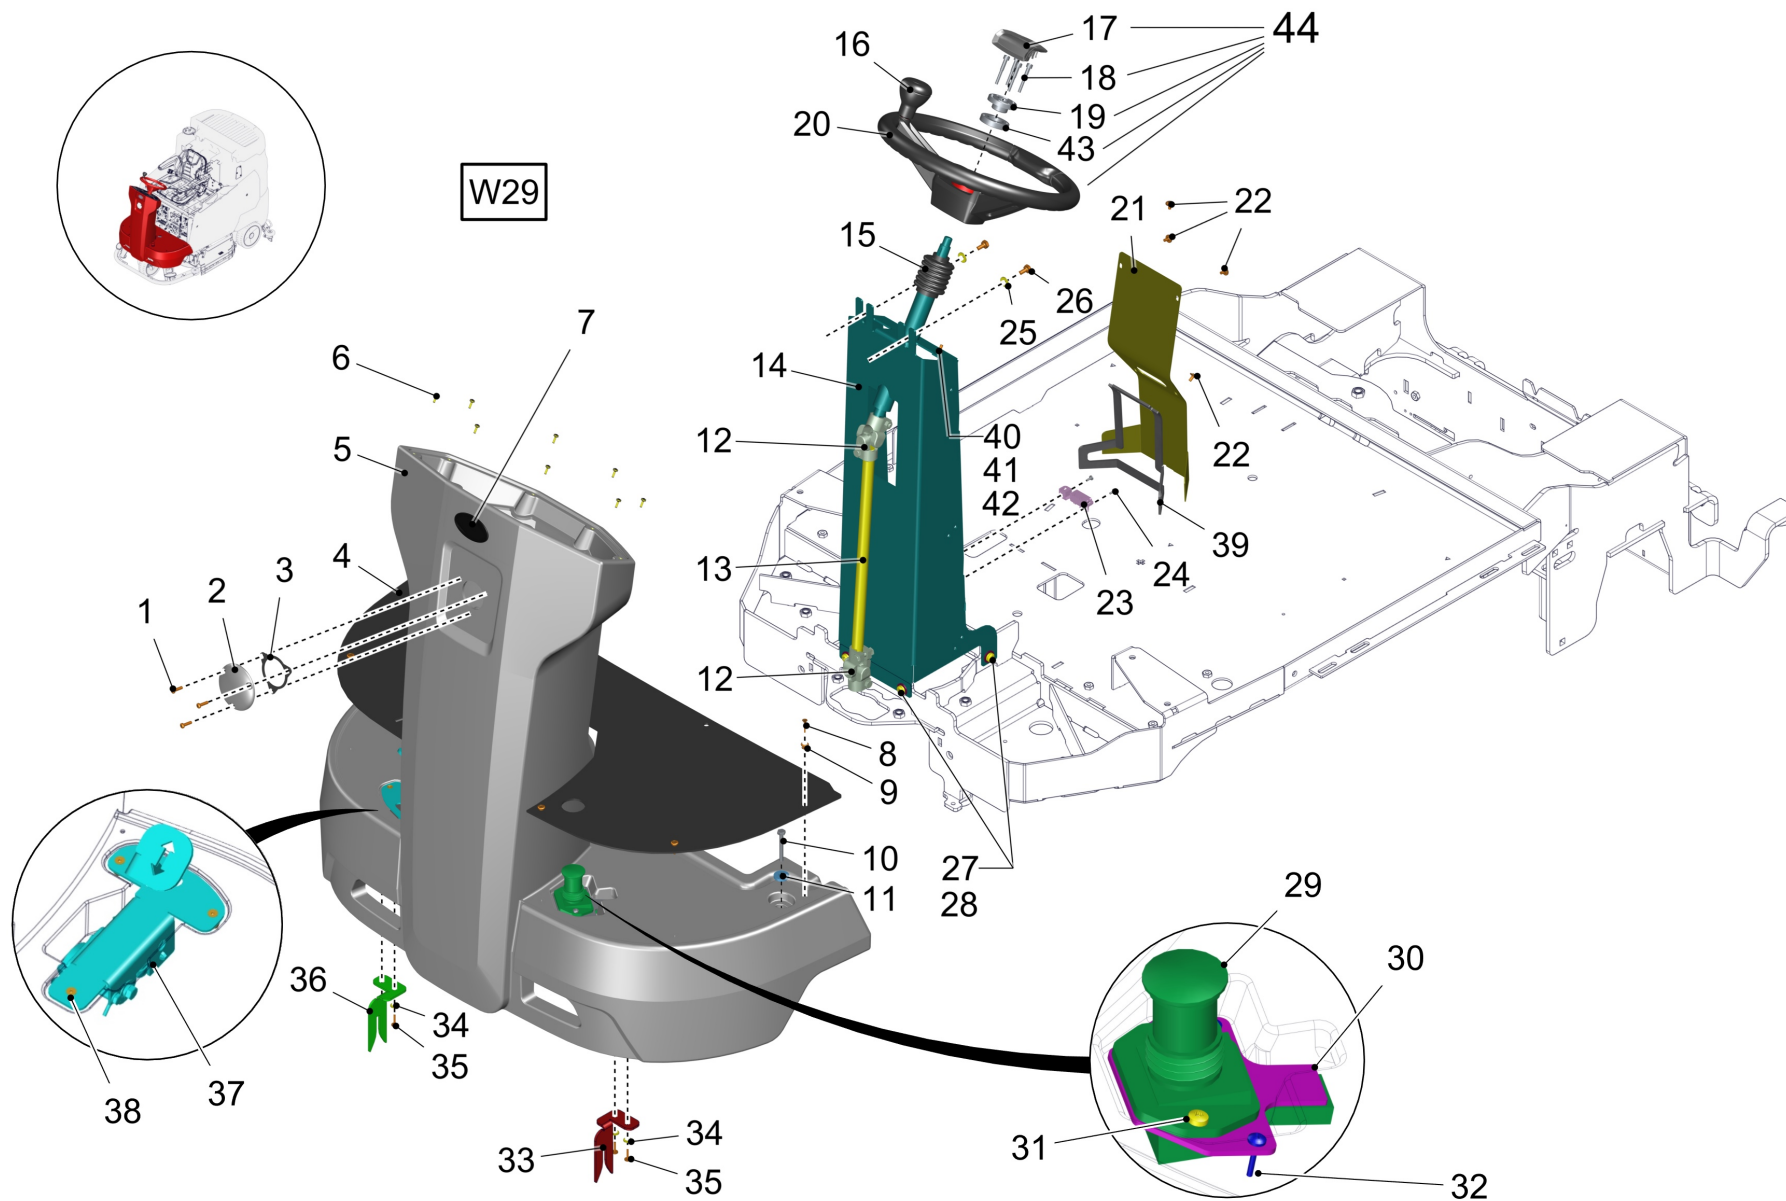

**Operation area (97145593 7182-70) ->**

81-60-1993 akt-Stand-Test

Pos.	Part-No.	Material-No.	Description	Measurement	DIN/ISO	Serial No. begin	Serial No. end	valid from	valid until	Remarks	Qty.	Unit
010	97152599 7182-70		Control console									
020	97152730		Control panel									
030	97156210		Seat group - seat variants									
040	97156228		Operation area - covering for electric equipment									