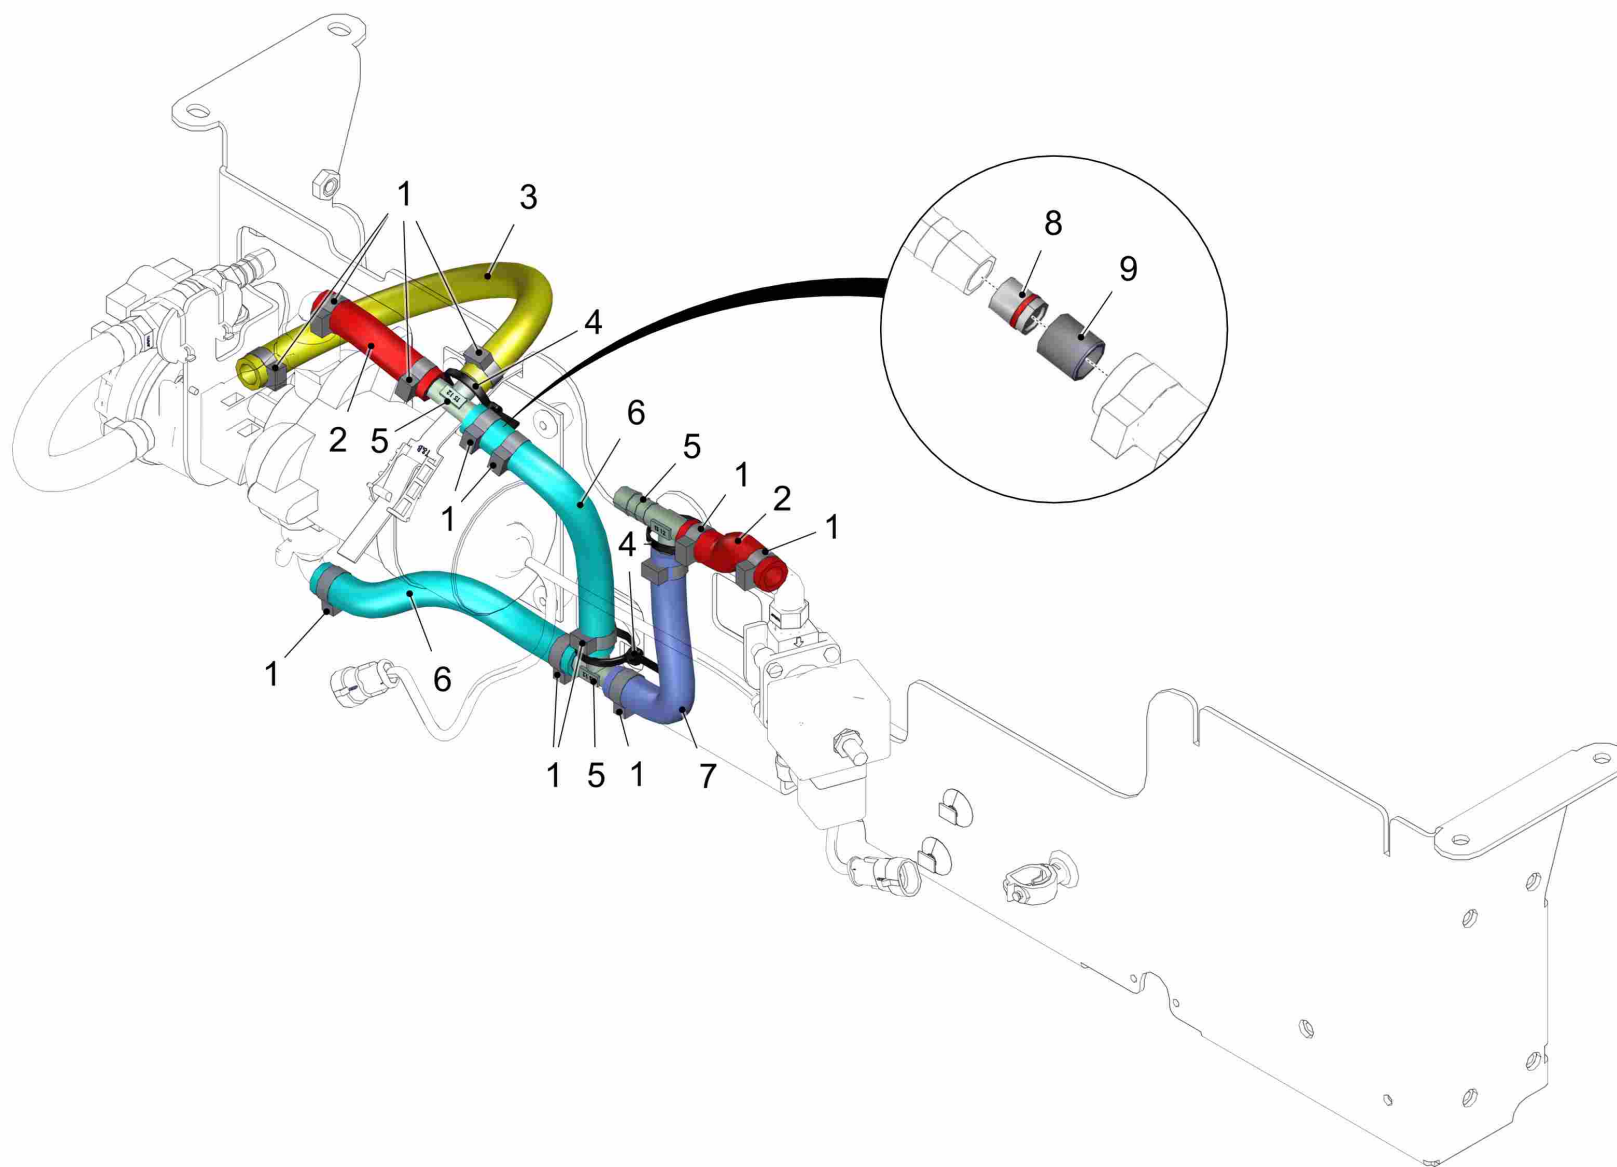

Water plate - base (97143861) ->

81-60-1993 akt-Stand-Test

Pos.	Part-No.	Material-No.	Description	Measurement	DIN/ISO	Serial No. begin	Serial No. end	valid from	valid until	Remarks	Qty.	Unit
1	01112160	11702131	Screw	PE M4x10-St A2B	DIN 7500						2	PC
2	00053710	12310017	Washer	4-200HV-N3	ISO 7089						4	PC
3	01179160	17267717	Decal yellow point								1	PC
4	01077170	97113377	Water filter							incl. items 26-29	1	PC
5	00976140	90310665	screwed plug	GES 12 R3/8							3	PC
6	00952760	90315375	Ball tap								1	PC
7	01389740	17528332	hose clamp								2	PC
8	00112010	25854274	hose	12x3 PVC-weich mit Stahl							0,180	M
9	00967760	90156688	Cable tie	4,8x360							2	PC
10	00154140	90330168	Screwed angle fitting								2	PC
11	00543750	90329095	Pump	24V DC							1	PC
12	01135470	19719517	pin housing								1	PC
13	01063790	19719152	Pin contact	1,0-1,5							2	PC
14	00903580	19719145	Gasket	1,8-2,4							2	PC
15	00903190	19724020	Flat connector	6,3/1,5-2,5							1	PC
16	01052080	01052080	Valve plate; Take double click on pos.no.for options!								1	PC
17	01073340	90436650	Cable tie								1	PC
18	00058580	11038965	hexagon screw	M4x10-8.8-N3	DIN 933						2	PC
19	00020020	90174970	Angle socket	"WES12R3/8""							1	PC
20	01071000	90435595	Electrovalve	DL6 24V DC							1	PC
21	01371990	90530635	valve connector								1	PC
22	01375790	96162755	sheet metal								1	PC
23	01278080	90667189	Mounting clip								2	PC
24	01370250	17526245	retainer	ø13							1	PC
25	01370240	17526237	mounting feet								1	PC
26	01177090	90576778	Filter cover								1	PC
27	01178210	90542549	Strainer								1	PC
28	01178130	15282155	O-ring	62x2,5-N-NBR70	DIN 3771						1	PC
29	-		Not supplied alone!							order water filter cpl., please (item 4)