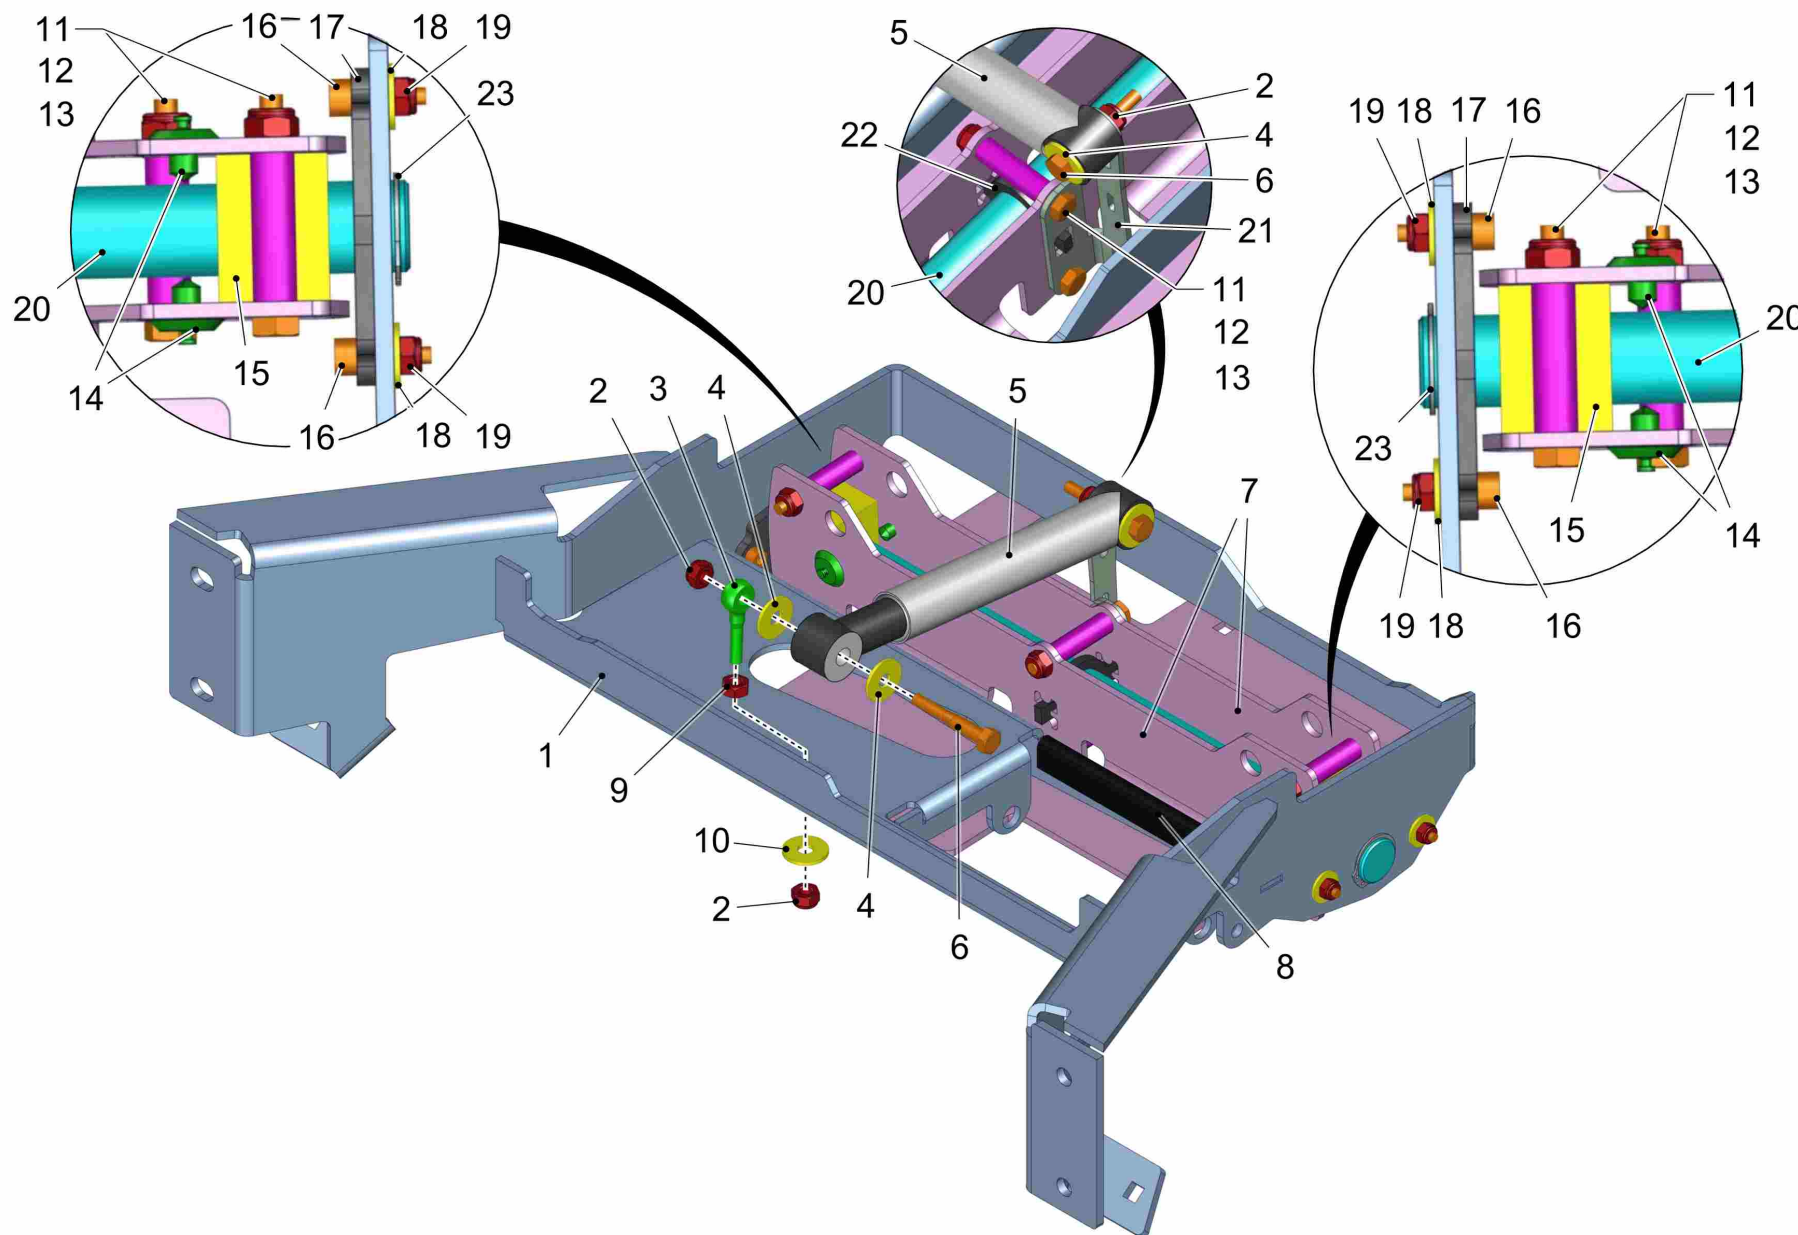

Rocker with connection (97144349) ->

81-60-1993 akt-Stand-Test

Pos.	Part-No.	Material-No.	Description	Measurement	DIN/ISO	Serial No. begin	Serial No. end	valid from	valid until	Remarks	Qty.	Unit
1	03023060	96158050	rocker upper								1	PC
2	00051510	12040051	Hex. Nut	M8-8 A2G	DIN 985						3	PC
3	00735690	11518180	Eye bolt	BM8x40-4.6 A2G	DIN 444						1	PC
4	00902280	12332136	Washer	8-200HV-A4-70	ISO 7093						3	PC
5	01377390	92049782	damper								1	PC
6	00138180	11032190	hexagon screw	M8x50-8.8 N2	ISO 4014						2	PC
7	01377730	92054451	slide plate								2	PC
8	00161240	25582024	Edge protection	10,5x17 schwarz							0,150	M
9	00053350	12022059	Hex. Nut	M8-8 A2G	DIN 934						1	PC
10	00042900	12332029	Washer		ISO 7093-8-2 00HV-N2						1	PC
11	00101540	12040259	Hex. Nut	M8-A2-70	DIN 985						6	PC
12	01376450	92027143	bushing								6	PC
13	01376790	11032216	hexagon screw	M8x60-A2-70	ISO 4014						6	PC
14	01370240	17526237	mounting feet								4	PC
15	01376410	92013283	link block								2	PC
16	00022190	11126034	socket head screw	M6x20-8.8-N3	ISO 4762						4	PC
17	01375480	92039338	stop rubber								2	PC
18	00135120	12332011	Washer		ISO 7093-6-2 00HV-N2						4	PC
19	00051520	12040044	Hex. Nut	M6-6 A2G	DIN 985						4	PC
20	01377740	92054527	axle								1	PC
21	01377750	92054824	damper bearing								1	PC
22	01375620	92052596	ring								1	PC
23	01376800	12610135	circlip	25x1,2-1.4122	DIN 471						2	PC