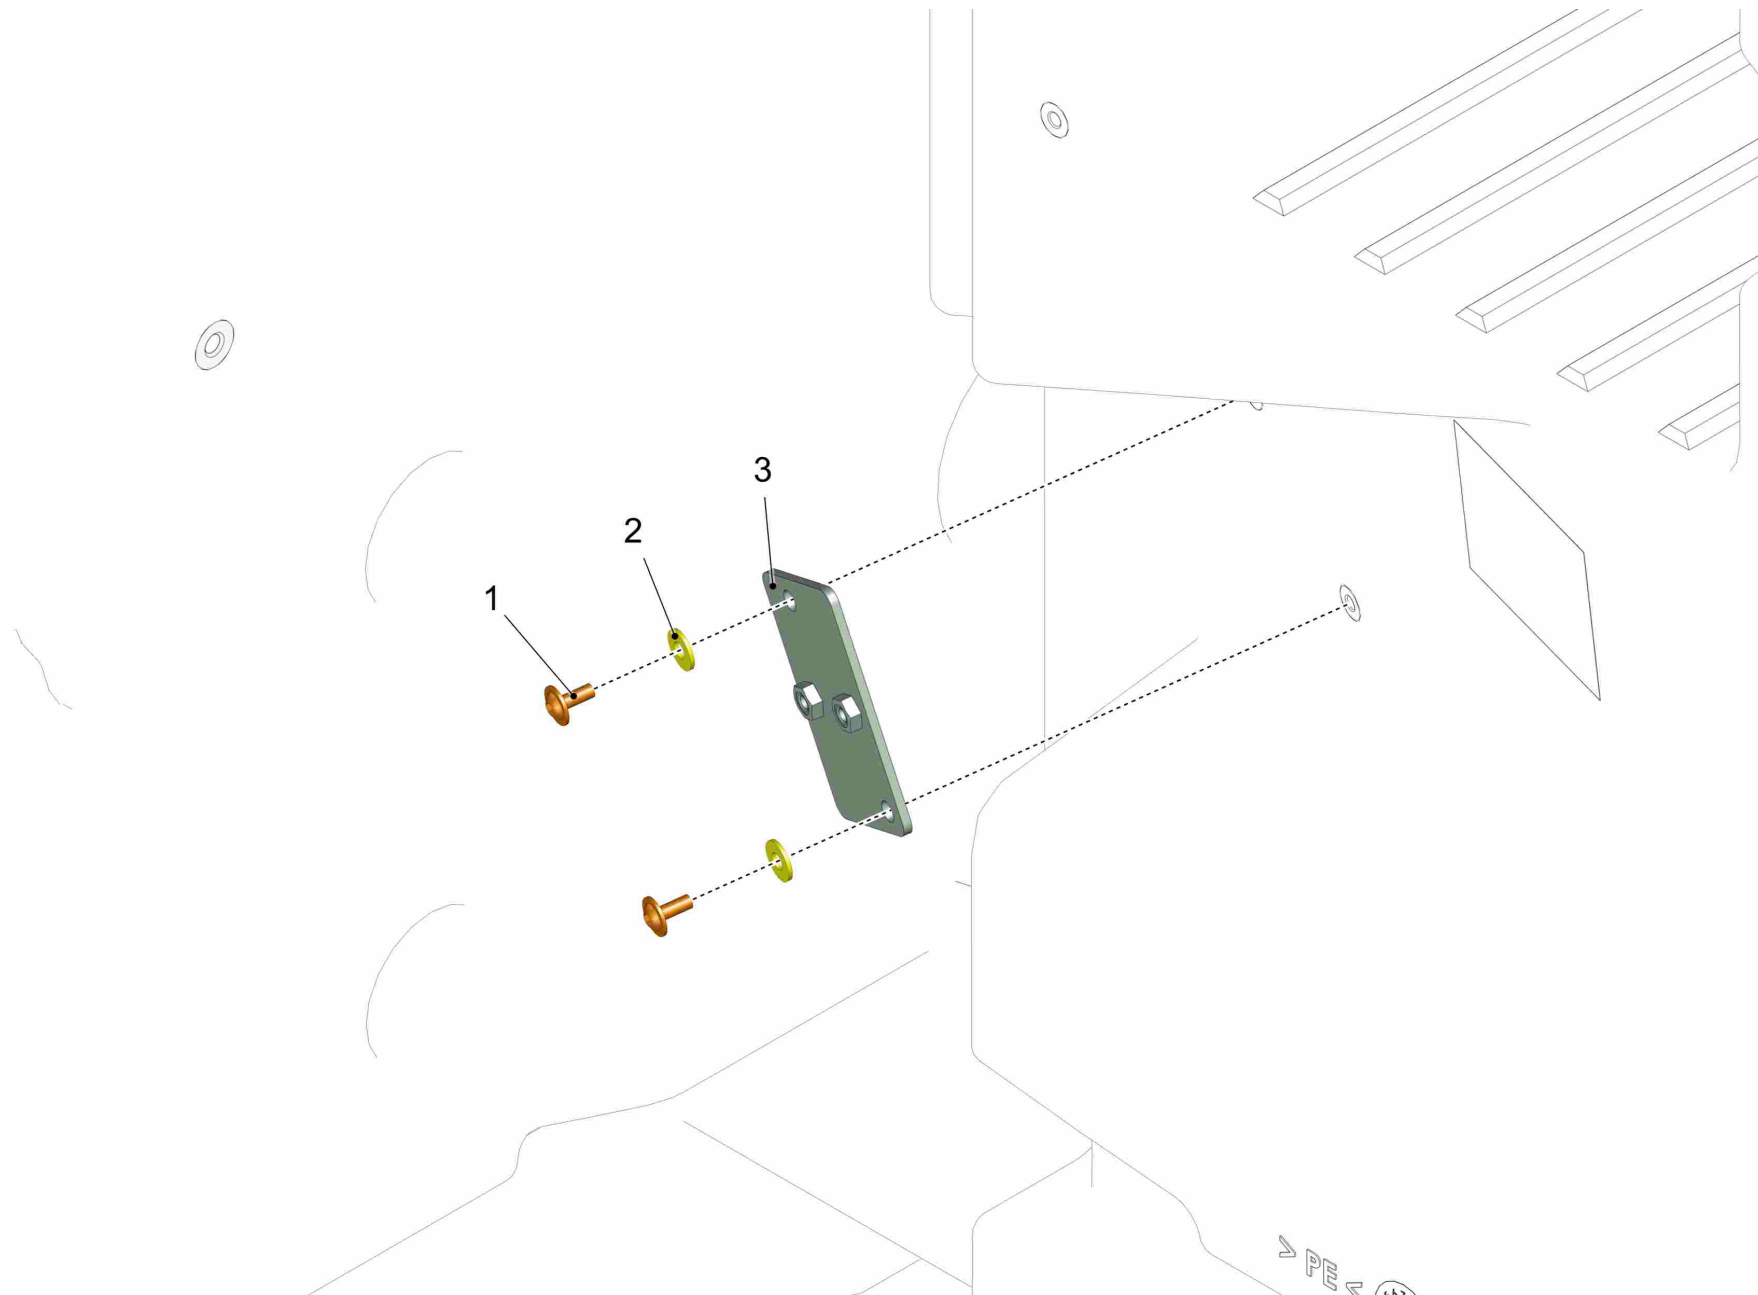

Retaining of battery plug (97160568) ->

81-60-1993 akt-Stand-Test

Pos.	Part-No.	Material-No.	Description	Measurement	DIN/ISO	Serial No. begin	Serial No. end	valid from	valid until	Remarks	Qty.	Unit
1	01000850	11177094	Lens flange screw	M6x12-10.9-N11	ISO7380-2						2	PC
2	00730940	12520045	Detent edged washer	SKM-6-dacrometisiert							2	PC
3	01376620	96162599	adapter plate								1	PC