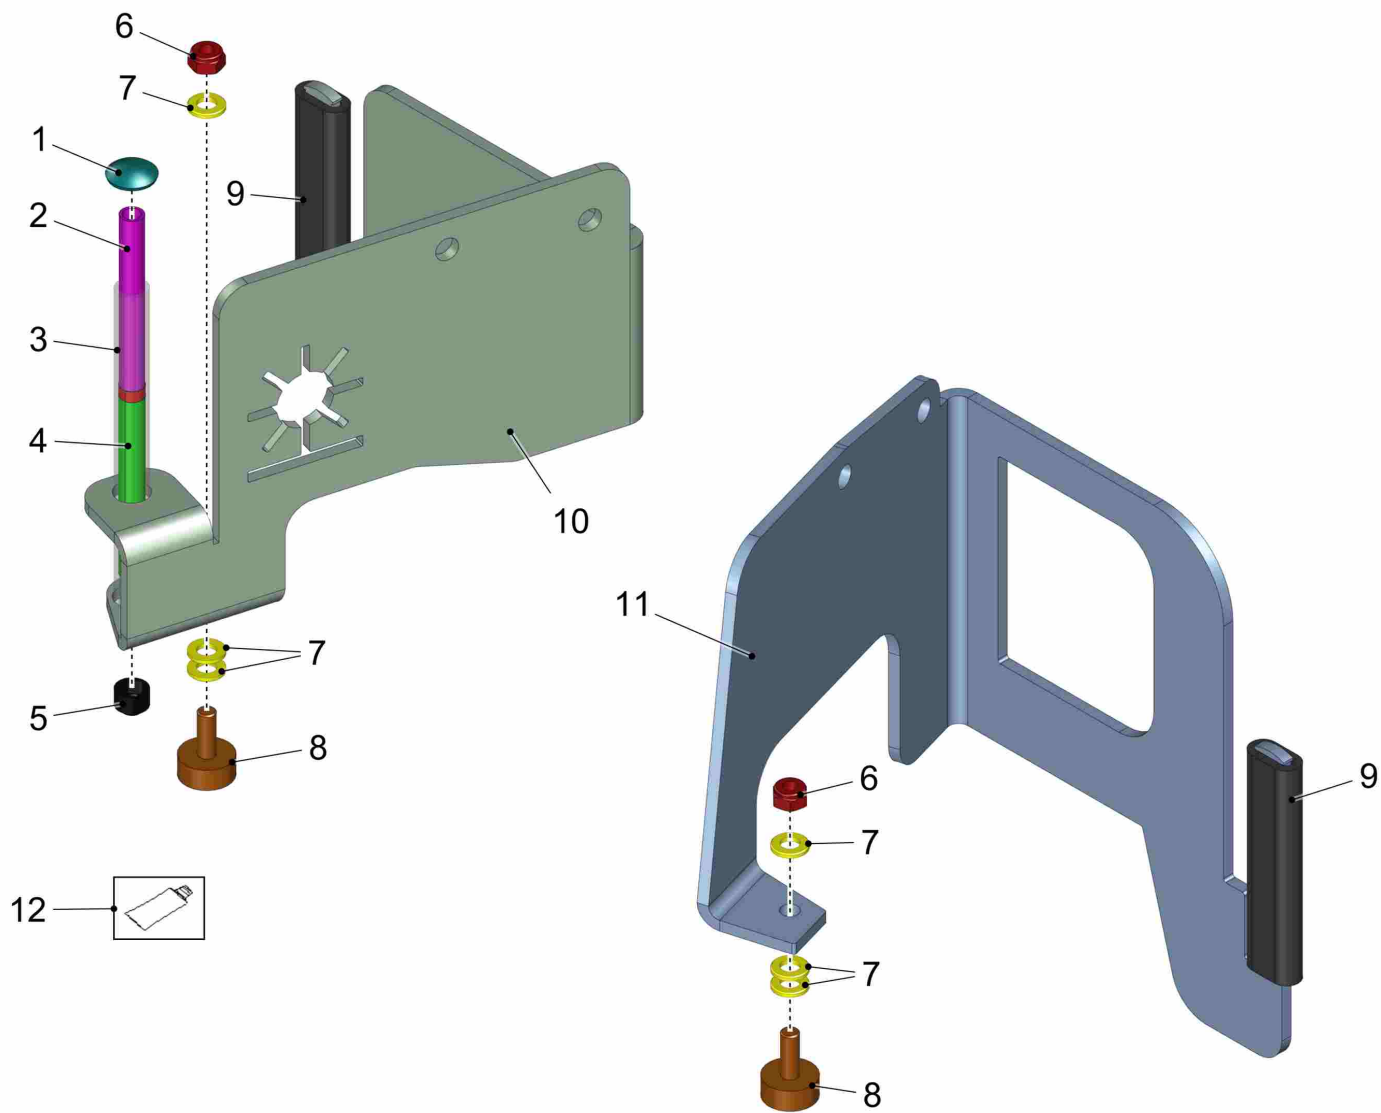

Pos.	Part-No.	Material-No.	Description	Measurement	DIN/ISO	Serial No. begin	Serial No. end	valid from	valid until	Remarks	Qty.	Unit
1	00695280	12651089	Thrust washer	8 verz.							1	PC
2	01378440	92062520	dip stick								1	PC
3	00711670	25842071	Hose	8x1,5 PVC-transp.	DIN 16940						0,120	M
4	01111880	90531211	Decal ABBA								1	PC
5	00705480	15592017	Lens cap	1000/1068 SW							1	PC
6	00051520	12040044	Hex. Nut	M6-6 A2G	DIN 985						2	PC
7	00102150	12310256	Washer	6-200HV-A2-70	ISO 7090						6	PC
8	00127470	90055500	Buffer								2	PC
9	01132510	27668102	Hose	OLNS1 2370 DN10							0,080	M
10	01383460	92111103	squeegee guide R.H.								1	PC
11	01383450	92111095	squeegee guide L.H.								1	PC
12	03006680	28980134	Sealing compound								1	PC