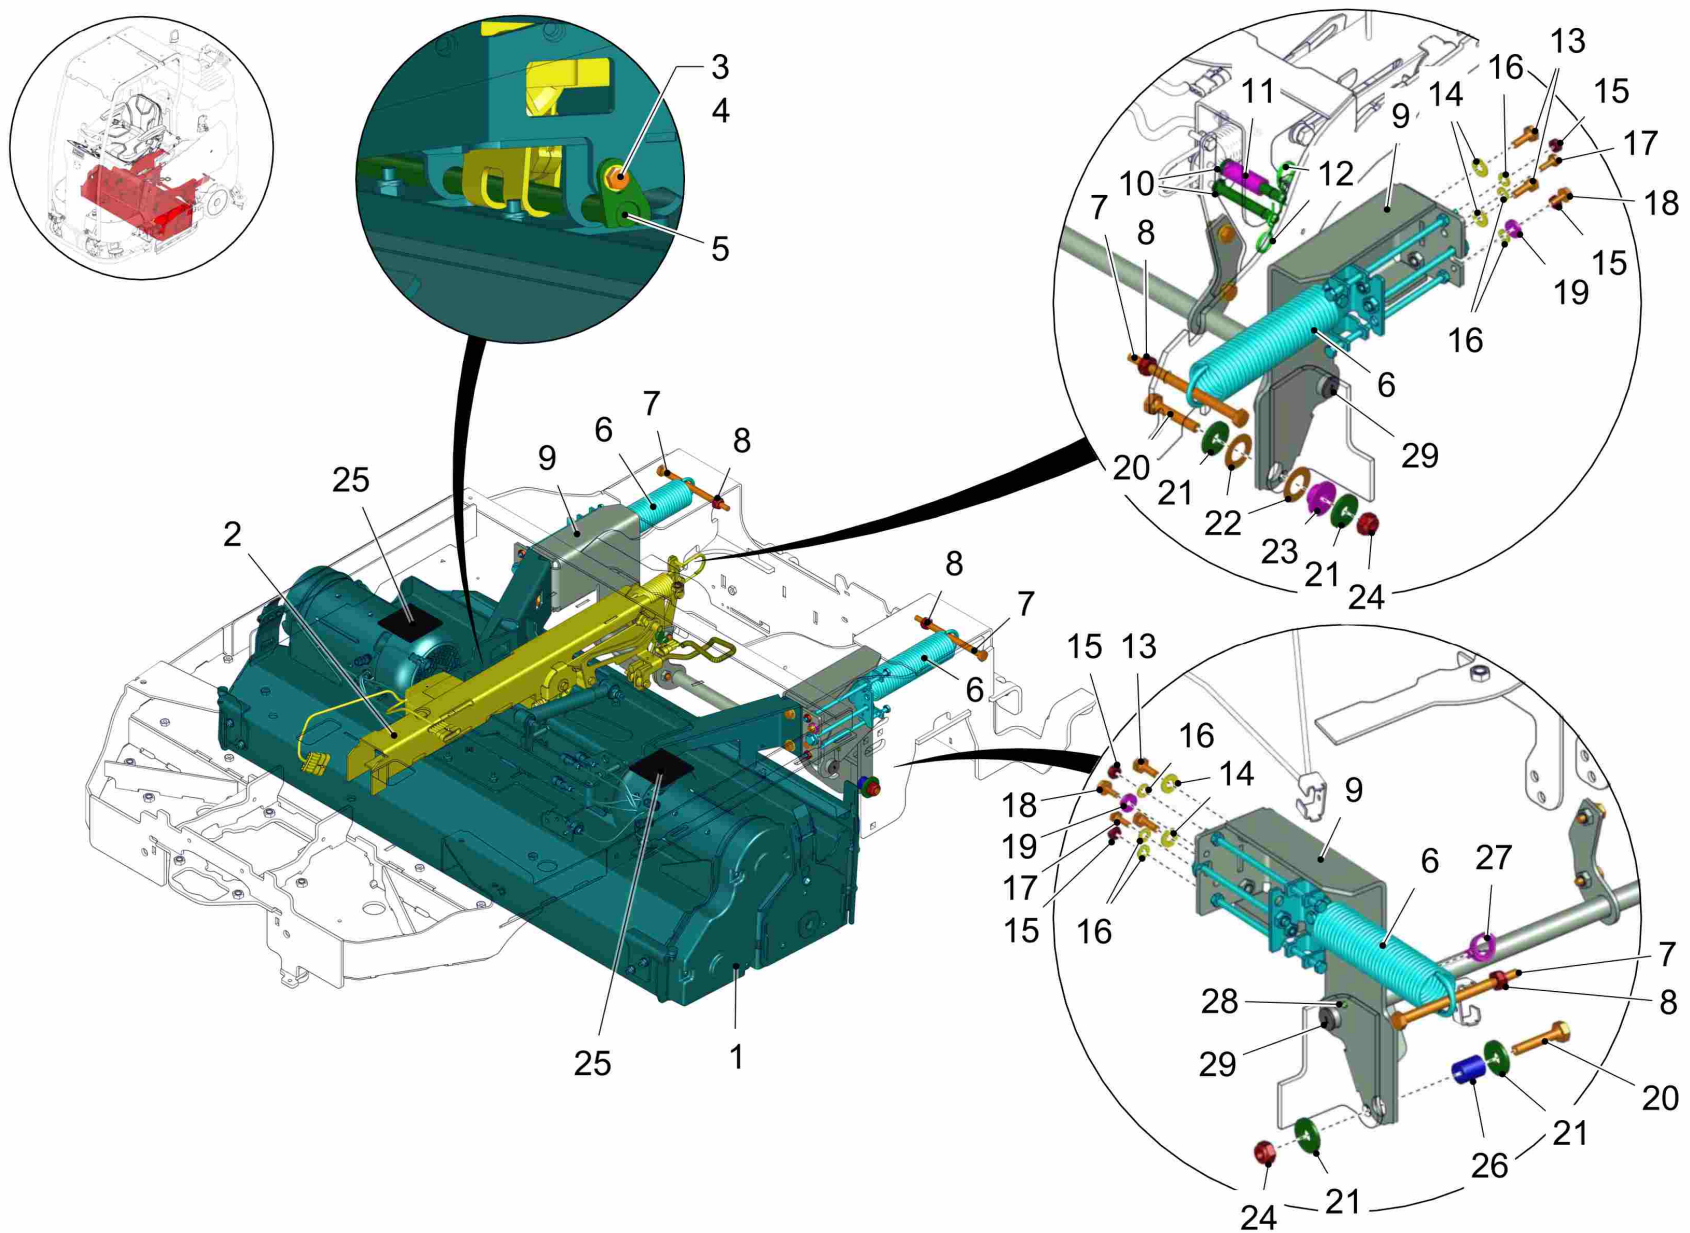

Cylindrical brush head 1080 (97141261) ->

81-60-1993 akt-Stand-Test

Pos.	Part-No.	Material-No.	Description	Measurement	DIN/ISO	Serial No. begin	Serial No. end	valid from	valid until	Remarks	Qty.	Unit
1	97155840		Cylindrical brush head 1080							Not available! Pos. has sub-assemblies! Please take double click on pos.no.!		
2	97153696		Lifting cylindrical brush head							Not available! Pos. has sub-assemblies! Please take double click on pos.no.!		
3	00053010	11038072	hexagon screw	M6x16-8.8-N3	ISO 4017						1	PC
4	00740280	12520011	Washer	SKS-6-dacrometisiert							1	PC
5	01376720	96162912	bolt								1	PC
6	97158372		Release spring							Not available! Pos. has sub-assemblies! Please take double click on pos.no.!		
7	00120940	11032117	hexagon screw	M12x160-8.8 N2	ISO 4014						2	PC
8	00051490	12040077	Hex. Nut	M12-6 A3G	DIN 985						2	PC
9	03022590	96158456	rocker lower								1	PC
10	00879630	13328422	Bolt	B12h11x85-St A3G	DIN 1444						2	PC
11	00200170	25842055	PVC hose	13x3,5 transp. mit Gew.							0,050	M
12	00744820	13851043	cotter pin	3,2 A2G	DIN 11024						2	PC
13	00053160	11038379	hexagon screw	M10x30-8.8-N3	ISO 4017						6	PC
14	00740290	12520061	Detent edged washer	SKM-10							6	PC
15	00053350	12022059	Hex. Nut	M8-8 A2G	DIN 934						4	PC
16	00740310	12520029	Washer	SKS-8-dacrometisiert							6	PC
17	00053090	11038213	hexagon screw	M8x20-8.8-N3	ISO 4017						2	PC
18	00109720	11702032	Screw	M8x20-St Duo-Taptite	DIN 7500-D						2	PC
19	00695300	12326021	Washer	8,4-St A3G	DIN 7349						2	PC
20	01111790	11039591	hexagon screw	M14x60-8.8-N3	ISO 4017						2	PC
21	01495650	12330031	Washer	15-350HV-flznnnc480h	DIN 6340						4	PC
22	01499130	14898134	starting disc								2	PC
23	01376470	92034487	bushing								1	PC
24	01102650	12040341	Hex. Nut	M 14 10 A3G	DIN 985						2	PC
25	01375320	92003011	buffer								2	PC
26	01376550	92053289	bushing								1	PC
27	01476570	17526252	retainer Ø20								1	PC
28	01370240	17526237	mounting feet								1	PC
29	00904080	15590425	Drain plug	F19 SW							2	PC