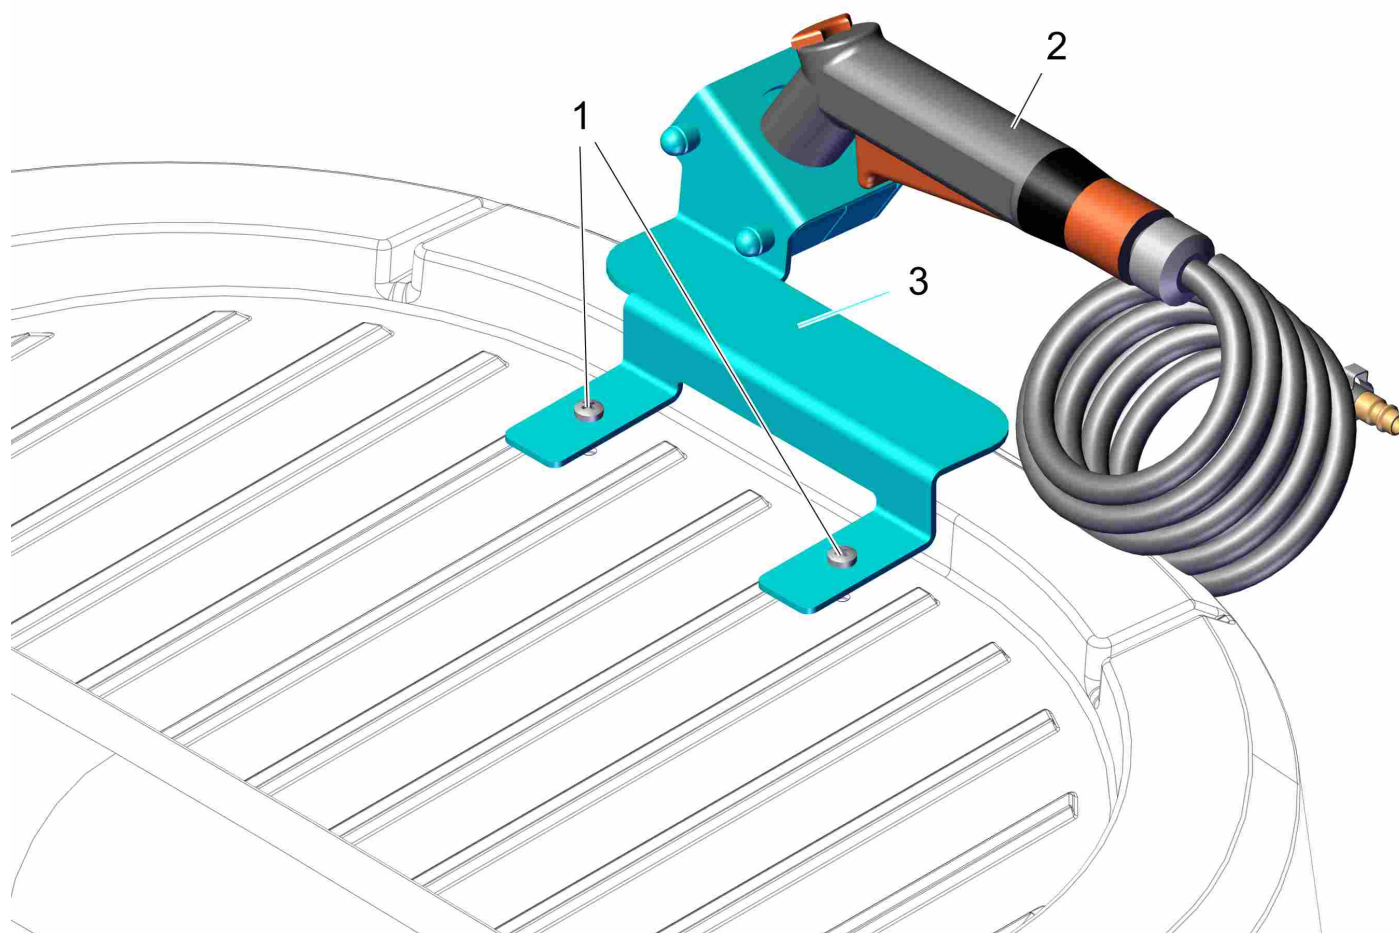

**Preliminary parts for spraying tools at tank (97150296) ->**

81-60-1993 akt-Stand-Test

Pos.	Part-No.	Material-No.	Description	Measurement	DIN/ISO	Serial No. begin	Serial No. end	valid from	valid until	Remarks	Qty.	Unit
1	00959220	11702016	Screw	C M5x12-St A2G TORX	DIN 7500						2	PC
2	01373100	92002492	connecting angle								1	PC
3	01090430	90356734	Screwed angle fitting								1	PC
4	01016090	18400028	Bulkhead union	G1/4 LW6							1	PC
5	00552590	90314220	Quick hitch	"G1/4""							1	PC
6	03007630	25743014	Sealing band (spool with 12m)	12x0,1 Teflon							0,070	M