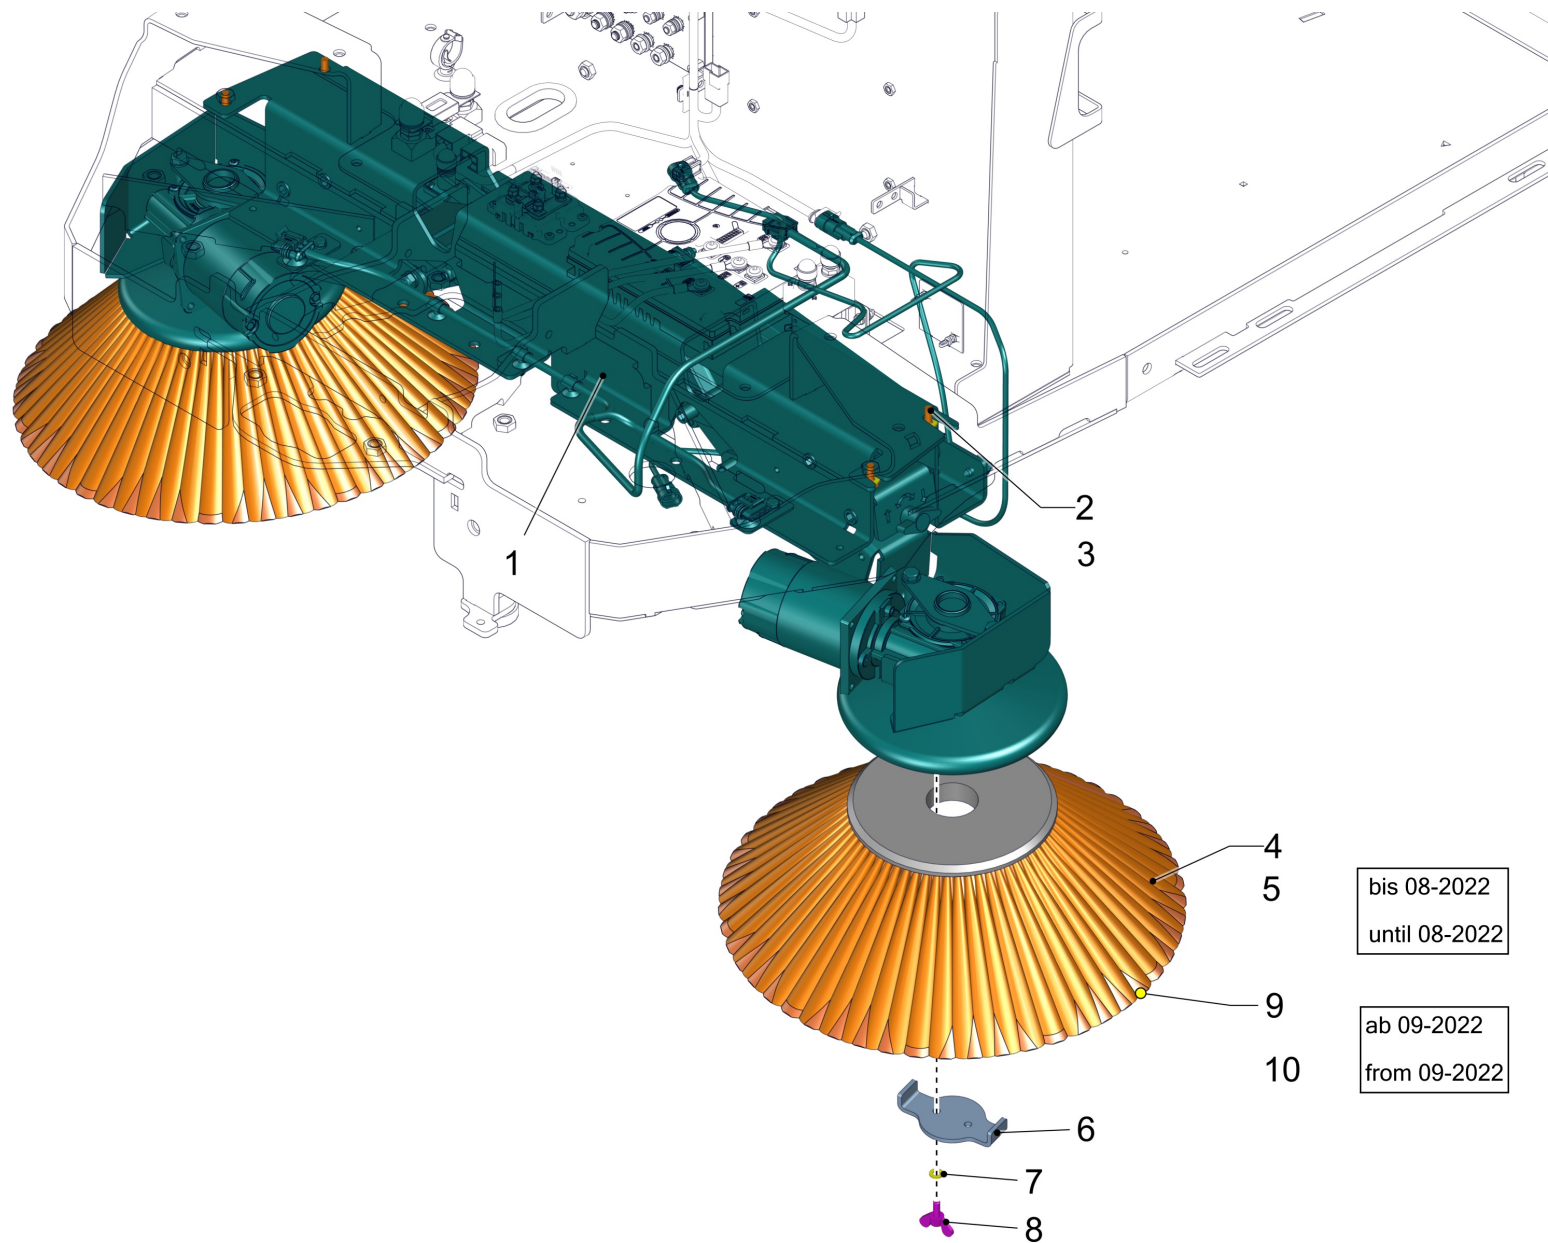

Side broom equipment (97142954) ->

81-60-1993 akt-Stand-Test

Pos.	Part-No.	Material-No.	Description	Measurement	DIN/ISO	Serial No. begin	Serial No. end	valid from	valid until	Remarks	Qty.	Unit
1	97142947		Side broom equipment							Not available! Pos. has sub-assemblies! Please take double click on pos.no.!		
2	00053080	11038197	hexagon screw	M8x16-8.8-N3	ISO 4017						4	PC
3	00740310	12520029	Washer	SKS-8-dacrometisiert							4	PC
4	99634800	99634800	Spare side broom							PP + PES (standard)	1	PC
5	99623700	99623700	Spare side broom							PES; soft	2	PC
6	01373170	92006303	drive plate								2	PC
7	00740280	12520011	Washer	SKS-6-dacrometisiert							2	PC
8	01380010	11505138	wing screw	M6x16-St-N2	DIN 316						2	PC
9	99651310	99651310	Side broom PP-PES 400					09-2022		PP + PES (standard): for connection from appr.09-2022 (with adapters top/bottom and linchpin)	2	PC
10	99623710	99623710	Spare side broom PES 400							for connection from appr.09-2022 (with adapters top/bottom and linchpin)	2	PC