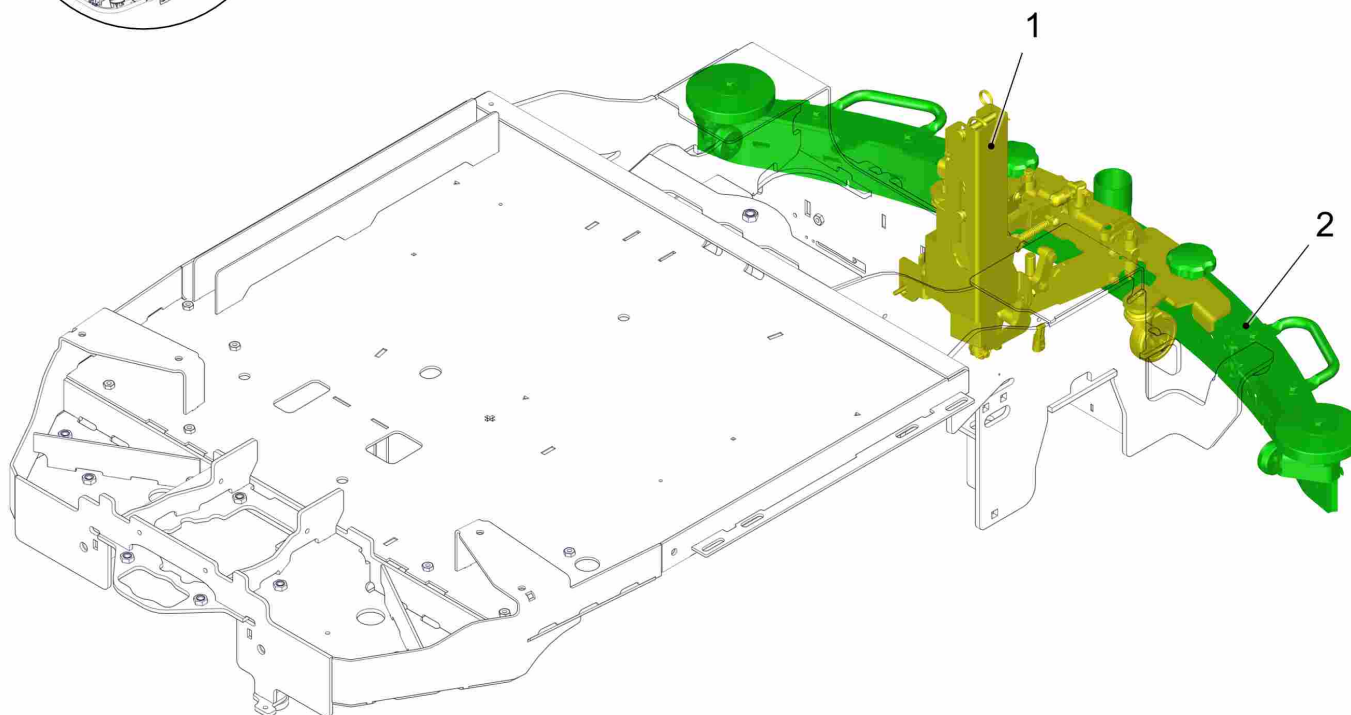

Squeegee with lifting (97154033 7182-70) ->

81-60-1993 akt-Stand-Test

Pos.	Part-No.	Material-No.	Description	Measurement	DIN/ISO	Serial No. begin	Serial No. end	valid from	valid until	Remarks	Qty.	Unit
1	97146229		Squeegee linkage group							Not available! Pos. has sub-assemblies! Please take double click on pos.no.!		
2	01387730	97142541	Squeegee 1260mm							Not available! Pos. has sub-assemblies! Please take double click on pos.no.!		PC