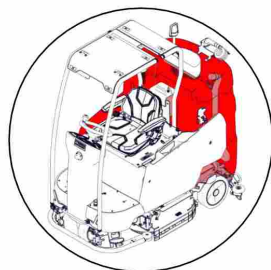

tanks standard red (available! No.03021570) (03021570) ->

81-60-1993 akt-Stand-Test

Pos.	Part-No.	Material-No.	Description	Measurement	DIN/ISO	Serial No. begin	Serial No. end	valid from	valid until	Remarks	Qty.	Unit
1	03021570-1		Fresh water tank standard red							Not available! Pos. has sub-assemblies! Please take double click on pos.no.!		
2	03021570-2 7182-70		Foul water tank standard red							Not available! Pos. has sub-assemblies! Please take double click on pos.no.!