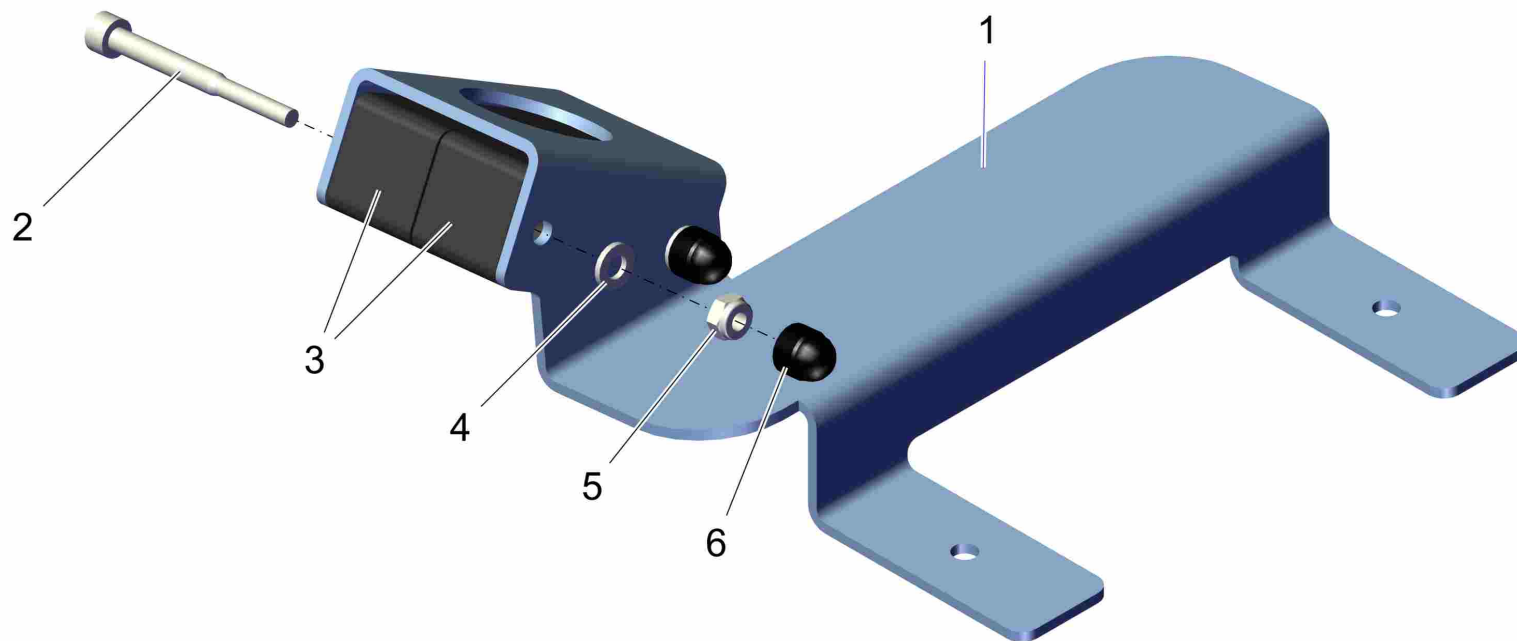

Retainer spraying nozzle (97147334) ->

81-60-1993 akt-Stand-Test

Pos.	Part-No.	Material-No.	Description	Measurement	DIN/ISO	Serial No. begin	Serial No. end	valid from	valid until	Remarks	Qty.	Unit
1	01373710	92044338	retainer								1	PC
2	01271540	11126851	socket head screw	M6x60-8.8-N3	ISO 4762						2	PC
3	01477410	17516873	pair of clamping	HRGL5KP35PP	DIN 3015						1	PC
4	00053730	12310033	Washer	6-200HV-N2	ISO 7089						2	PC
5	00051520	12040044	Hex. Nut	M6-6 A2G	DIN 985						2	PC
6	00525910	15592025	Lens cap	1000/1069 SW							2	PC