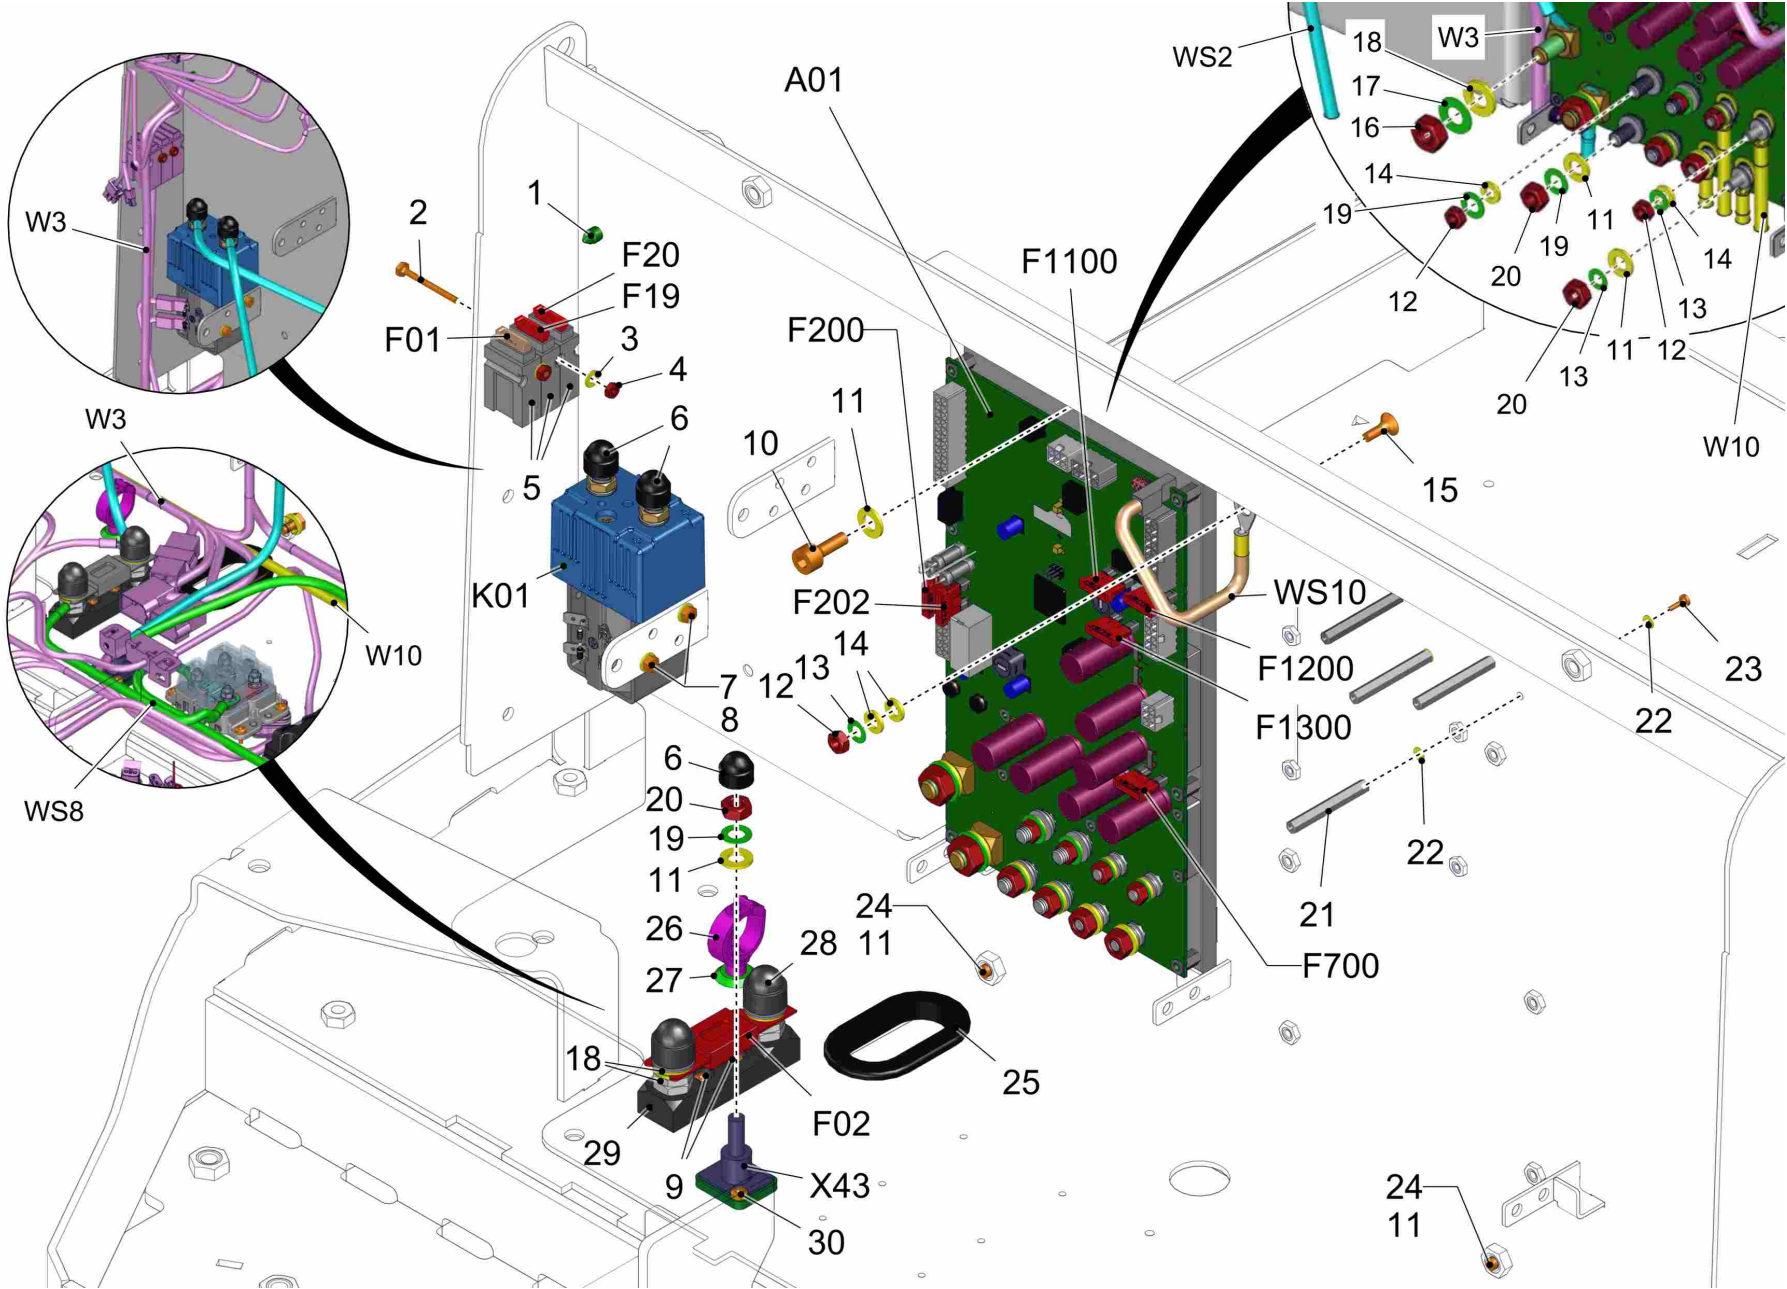

Base electric plate, part 1 (97148100-1) ->

81-60-1993 akt-Stand-Test

Pos.	Part-No.	Material-No.	Description	Measurement	DIN/ISO	Serial No. begin	Serial No. end	valid from	valid until	Remarks	Qty.	Unit
1	01493500	90639121	Retainer	NW7,5							1	PC
2	01130570	11038809	hexagon screw	M4x35-8.8-N3	ISO 4017						2	PC
3	00053710	12310017	Washer	4-200HV-N3	ISO 7089						2	PC
4	00052810	12022026	Hex. Nut	M4-8 A2G	DIN 934						2	PC
5	00733650	19789106	Fuse holder								3	PC
6	00131610	15592033	Lens cap	1000/893 SW							3	PC
7	00054680	11038023	hexagon screw	M5x10-8.8-N3	ISO 4017						2	PC
8	00053720	12310025	Washer	5-200HV-N2	ISO 7089						4	PC
9	01272680	11702180	Screw	PE M4x16-St A2L	DIN 7500						2	PC
10	00045540	11126109	socket head screw	M8x20-8.8-N3	ISO 4762						1	PC
11	00053750	12310041	Washer	8-200HV-N3	ISO 7089						8	PC
12	00053330	12022042	Hex. Nut	M6-8 A2G	DIN 934						5	PC
13	00053840	12510020	Spring washer	B6 A2G	DIN 137						5	PC
14	00053730	12310033	Washer	6-200HV-N2	ISO 7089						6	PC
15	00872460	11225273	Countersunk screw	M6x16-8.8-N2	ISO 10642						1	PC
16	00053360	12022067	Hex. Nut	M10-8 A3G	DIN 934						2	PC
17	00053860	12510053	Spring washer	B10 A3G	DIN 137						2	PC
18	00053760	12310058	Washer	10-200HV-N3	ISO 7089						3	PC
19	00053850	12510038	Spring washer	B8 A2G	DIN 137						5	PC
20	00053350	12022059	Hex. Nut	M8-8 A2G	DIN 934						5	PC
21	01376610	92062306	spacer bolt	M3							4	PC
22	00553740	12310132	Washer	3-200HV-N3	ISO 7089						8	PC
23	00535780	11175106	lens head screw	M3x10-4.8-H-N2	ISO 7045						4	PC
24	00151810	11038189	hexagon screw	M8x12-8.8-N3	ISO 4017						2	PC
25	01078440	90513367	Grommet								1	PC
26	01476570	17526252	retainer Ø20								1	PC
27	01370240	17526237	mounting feet								1	PC
28	00747210	15592041	Lens cap	1000/1072 SW							2	PC
29	00121440	19789353	fuse holder (display not current, see document links)	M10							1	PC
30	01112160	11702131	Screw	PE M4x10-St A2B	DIN 7500						2	PC
A01	01385160	97501449	controller							incl. fuses F200, F202, F700, F1100, F1200, F1300	1	PC