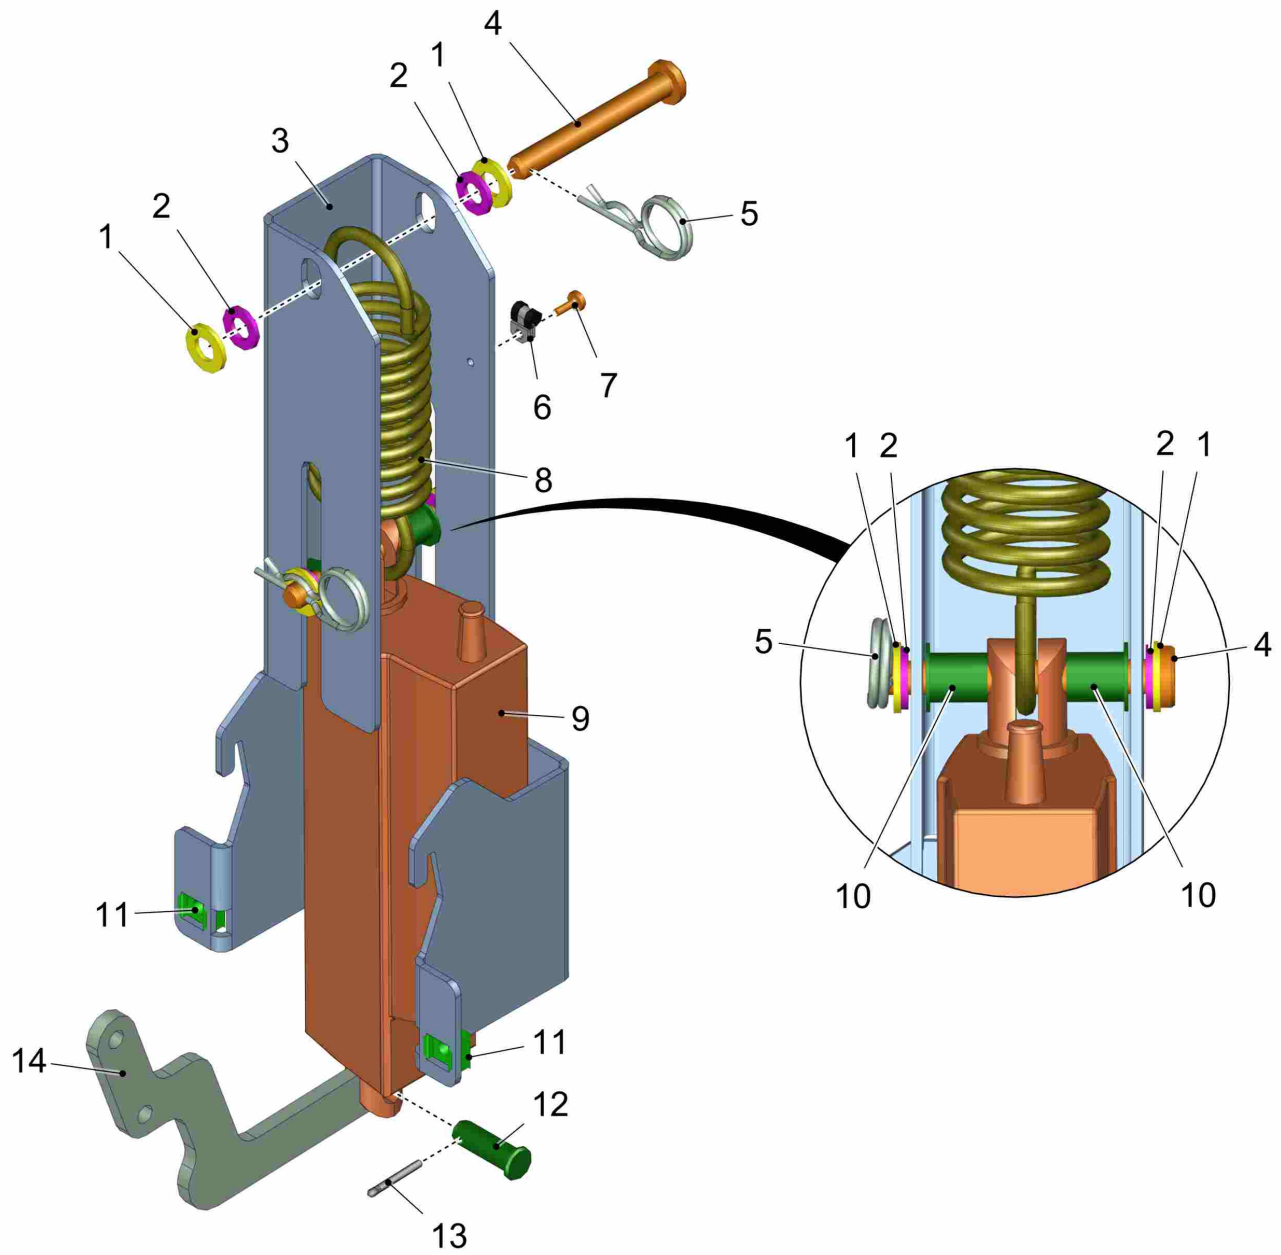

Lifting element (97146245) ->

81-60-1993 akt-Stand-Test

Pos.	Part-No.	Material-No.	Description	Measurement	DIN/ISO	Serial No. begin	Serial No. end	valid from	valid until	Remarks	Qty.	Unit
1	00053760	12310058	Washer	10-200HV-N3	ISO 7089						4	PC
2	01271590	14898100	Starting disk	GTM-1018-020							4	PC
3	01375970	92029917	lifting element guide								1	PC
4	00522020	13328489	Bolt	B10h11x80-St A2G	DIN 1444						2	PC
5	00744820	13851043	cotter pin	3,2 A2G	DIN 11024						2	PC
6	00903290	17529140	Tube clamp	RSGU1.5/9-W1							1	PC
7	01112160	11702131	Screw	PE M4x10-St A2B	DIN 7500						1	PC
8	01376190	92031335	tension spring								1	PC
9	01375050	92005727	lifting element	24V 750N 70mm							1	PC
10	01072930	14895296	Slide bearing bush	GFM-1214-17							2	PC
11	01154830	12181152	Cage nut	M8-N0							2	PC
12	00043450	13328075	Clevis pin	10h11x30x25-St A2G	DIN 1434						1	PC
13	00553580	13280136	split pin	3,2x20-St-N2	ISO 1234						1	PC
14	01375950	92021096	lever								1	PC