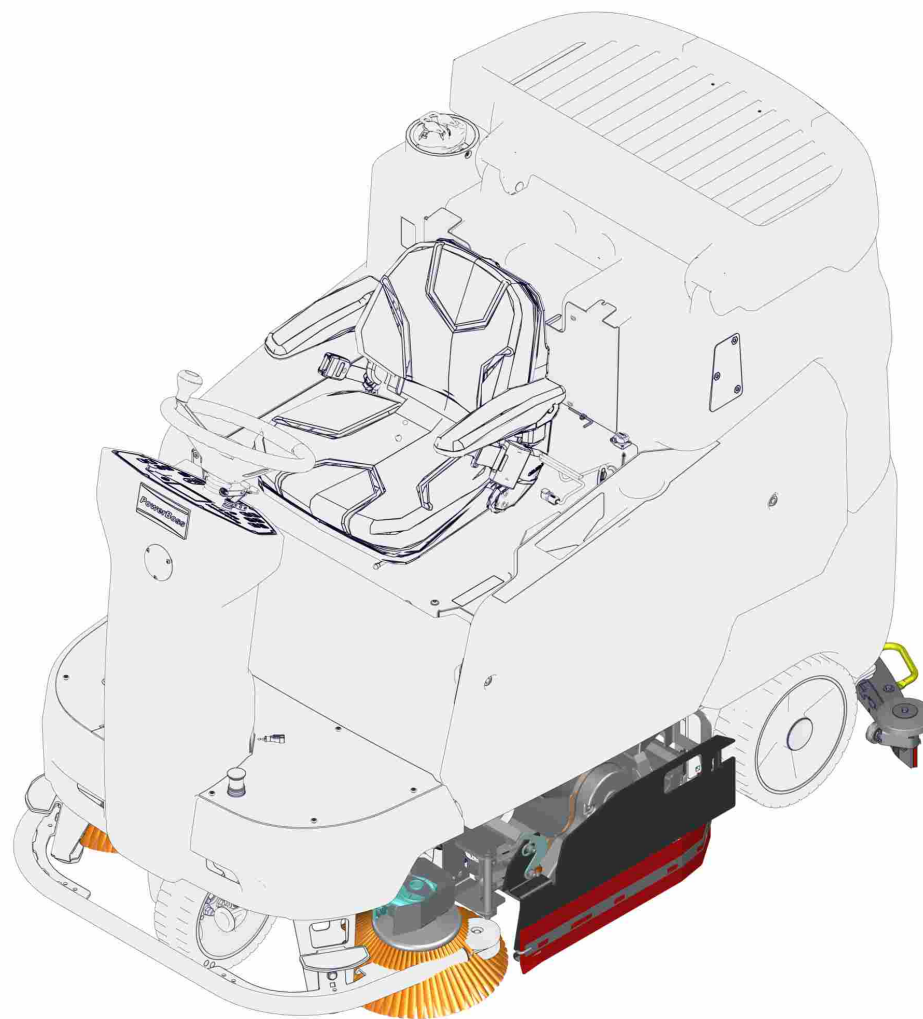

Working tools (97145619 7182-72) ->

81-60-1993 akt-Stand-Test

Pos.	Part-No.	Material-No.	Description	Measurement	DIN/ISO	Serial No. begin	Serial No. end	valid from	valid until	Remarks	Qty.	Unit
010	97141261		Cylindrical brush head 1080									
020	97149876		Side wiper cylindrical brush head 1080									
030	97154033 7182-70		Squeegee with lifting									
040	97142954		Side broom equipment