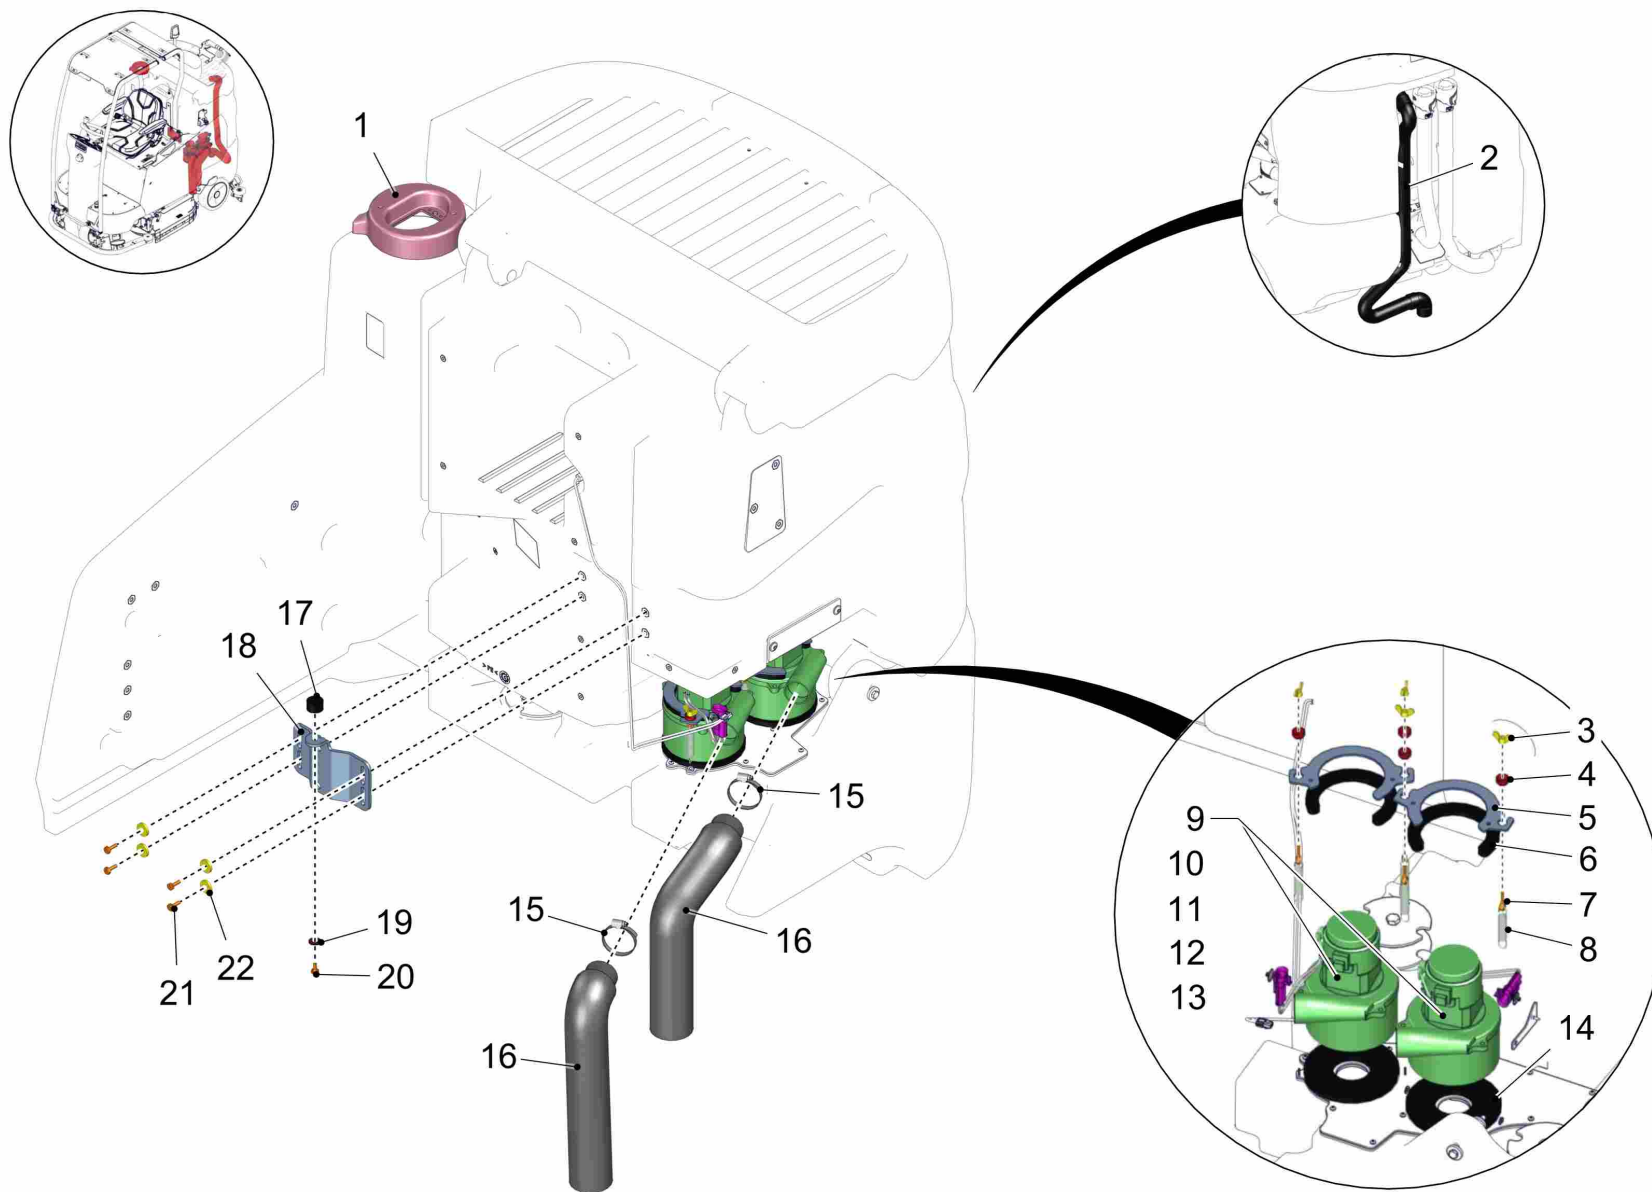

hose short (01372410) ->

81-60-1993 akt-Stand-Test

Pos.	Part-No.	Material-No.	Description	Measurement	DIN/ISO	Serial No. begin	Serial No. end	valid from	valid until	Remarks	Qty.	Un it
1	00142230	97168355	cover								1	PC
2	00108650	11175189	lens head screw	M5x12-4.8-H-N2	ISO 7045						2	PC
3	01177960	15286957	O-Ring	42x5 NBR 55	DIN 3771						1	PC
4	01170060	17264888	Decal FOUL WATER								1	PC
5	-		Not supplied alone!							If needed order hose compl. 01372410, please!